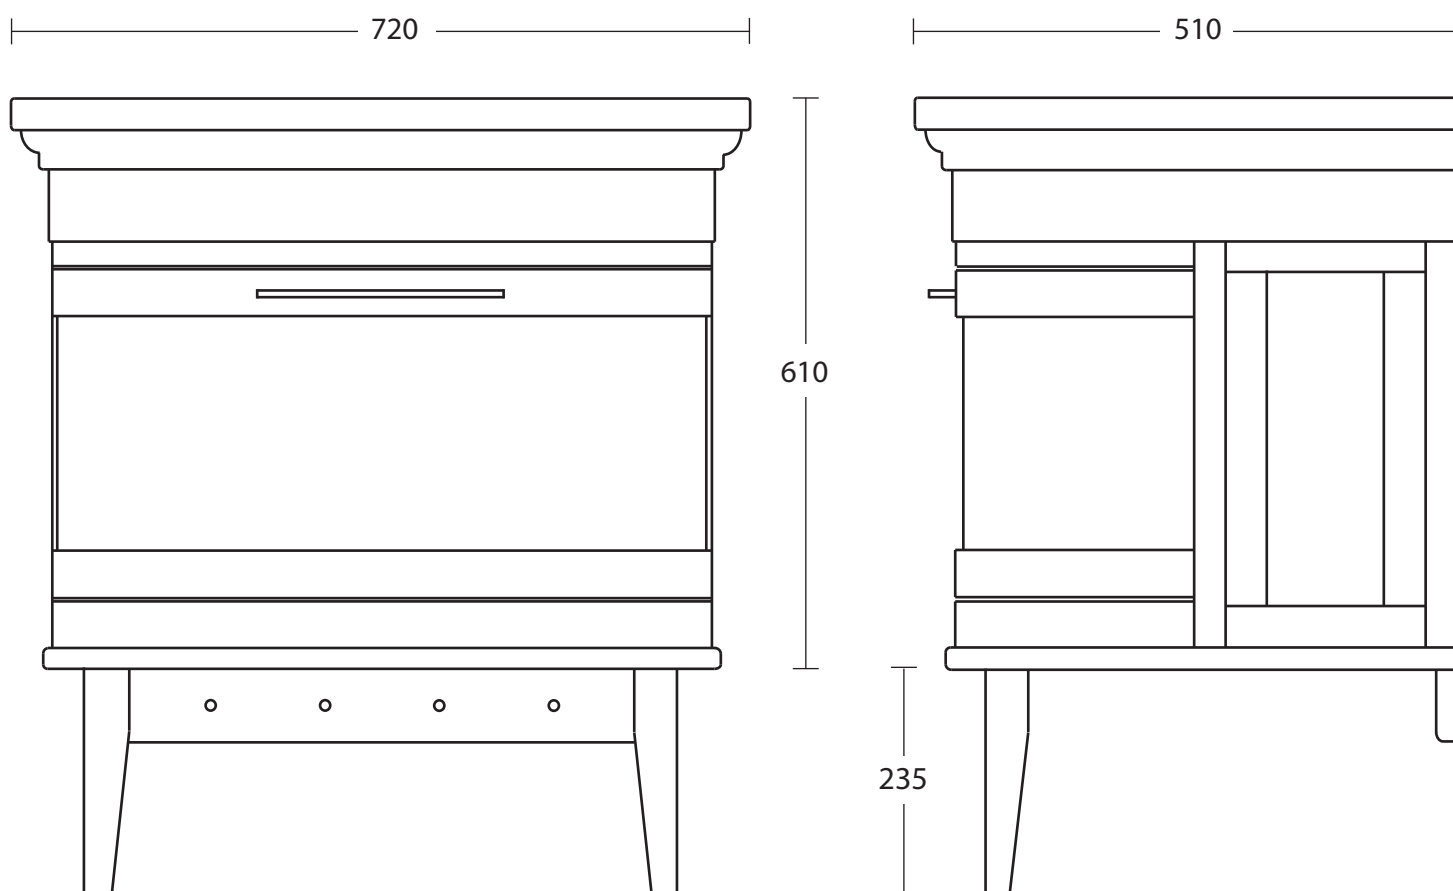

## Furniture Collection

Carlyon/roseland

2 drawer wall hung vanity unit with legs

We recommend that all products are purchased with the assistance of a specialist bathroom retailer and always installed by an experienced installer who is a member of a recognized association. All sizes quoted are nominal: items may vary by plus or minus 2% against the figures quoted. When planning installations where dimensions are critical, it is essential that the space allowed for individual items is physically checked. Imperial Bathrooms can not be held liable for any costs associated with items not fitting in any given area. The contents of this statement are based on information correct at the time of publication. We reserve the right to make alterations and changes in product characteristics, fixing, packaging, operation etc at any time without notice.