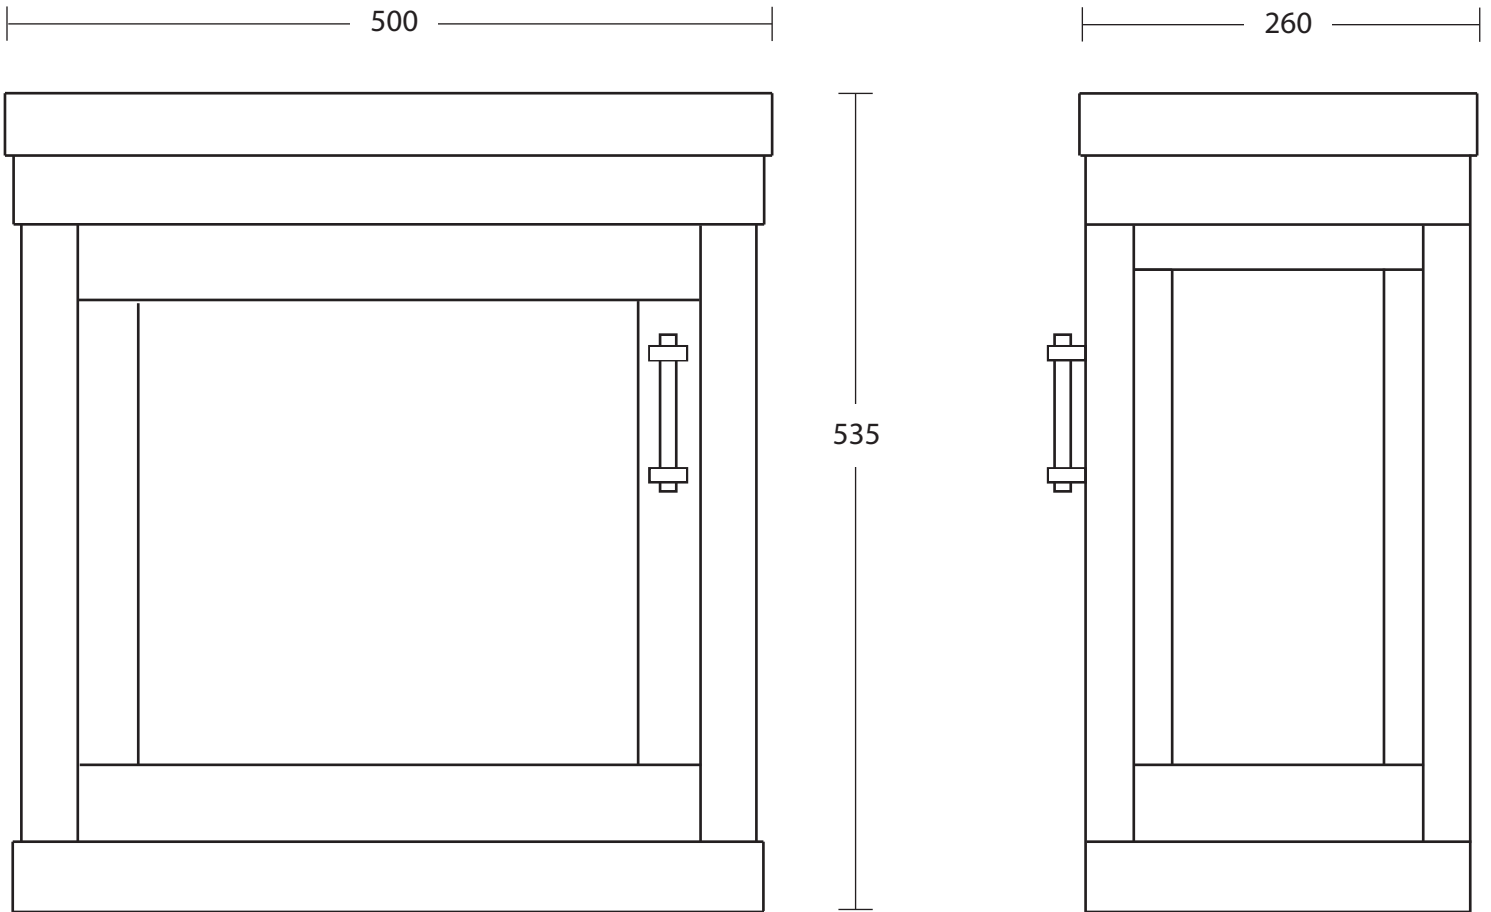

Furniture Collection	
Carlyon/Thurlestone	1 door cabinet

We recommend that all products are purchased with the assistance of a specialist bathroom retailer and always installed by an experienced installer who is a member of a recognized association. All sizes quoted are nominal: items may vary by plus or minus 2% against the figures quoted. When planning installations where dimensions are critical, it is essential that the space allowed for individual items is physically checked. Imperial Bathrooms can not be held liable for any costs associated with items not fitting in any given area. The contents of this statement are based on information correct at the time of publication. We reserve the right to make alterations and changes in product characteristics, fixing, packaging, operation etc at any time without notice.