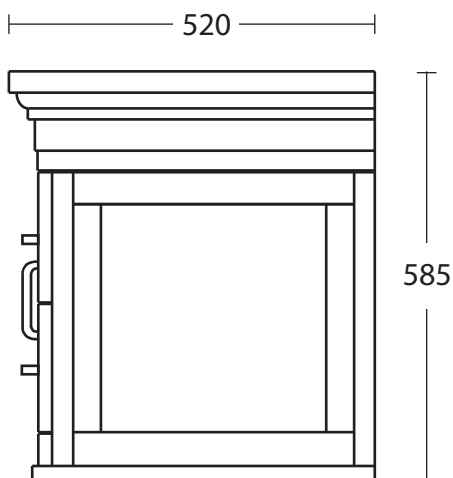

Furniture Collection	
Carlyon/Thurlestone	Wall Hung Offset Vanity Unit

Internal drawer sizes:

Top Drawer - H=70mm
W=580mm
D=290mm

Bottom Drawer - H=134
W=580
D=290

We recommend that all products are purchased with the assistance of a specialist bathroom retailer and always installed by an experienced installer who is a member of a recognized association. All sizes quoted are nominal: items may vary by plus or minus 2% against the figures quoted. When planning installations where dimensions are critical, it is essential that the space allowed for individual items is physically checked. Imperial Bathrooms can not be held liable for any costs associated with items not fitting in any given area. The contents of this statement are based on information correct at the time of publication. We reserve the right to make alterations and changes in product characteristics, fixing, packaging, operation etc at any time without notice.