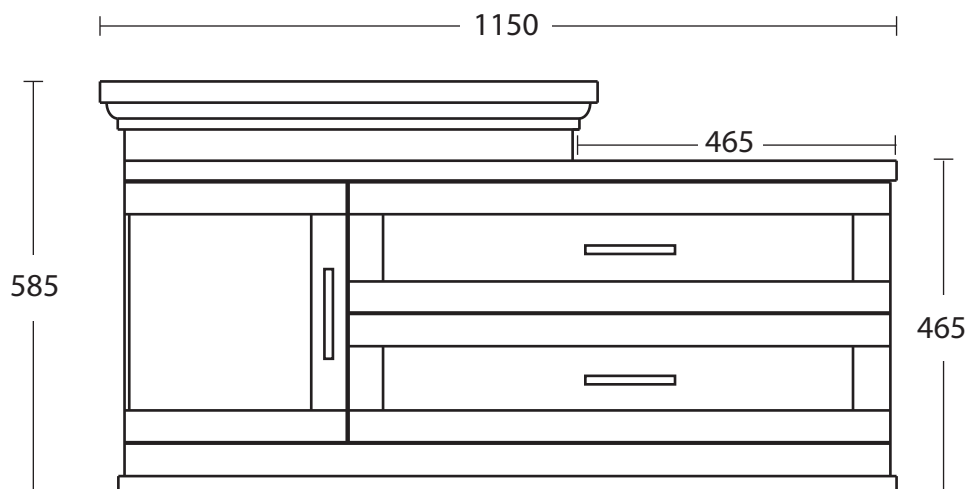

Furniture Collection	
Carlyon/Thurlestone	Wall Hung Offset Vanity Unit

Internal drawer sizes:

Top Drawer - H=70mm
W=580mm
D=290mm

Bottom Drawer - H=134
W=580
D=290

We recommend that all products are purchased with the assistance of a specialist bathroom retailer and always installed by an experienced installer who is a member of a recognized association. All sizes quoted are nominal: items may vary by plus or minus 2% against the figures quoted. When planning installations where dimensions are critical, it is essential that the space allowed for individual items is physically checked. Imperial Bathrooms can not be held liable for any costs associated with items not fitting in any given area. The contents of this statement are based on information correct at the time of publication. We reserve the right to make alterations and changes in product characteristics, fixing, packaging, operation etc at any time without notice.