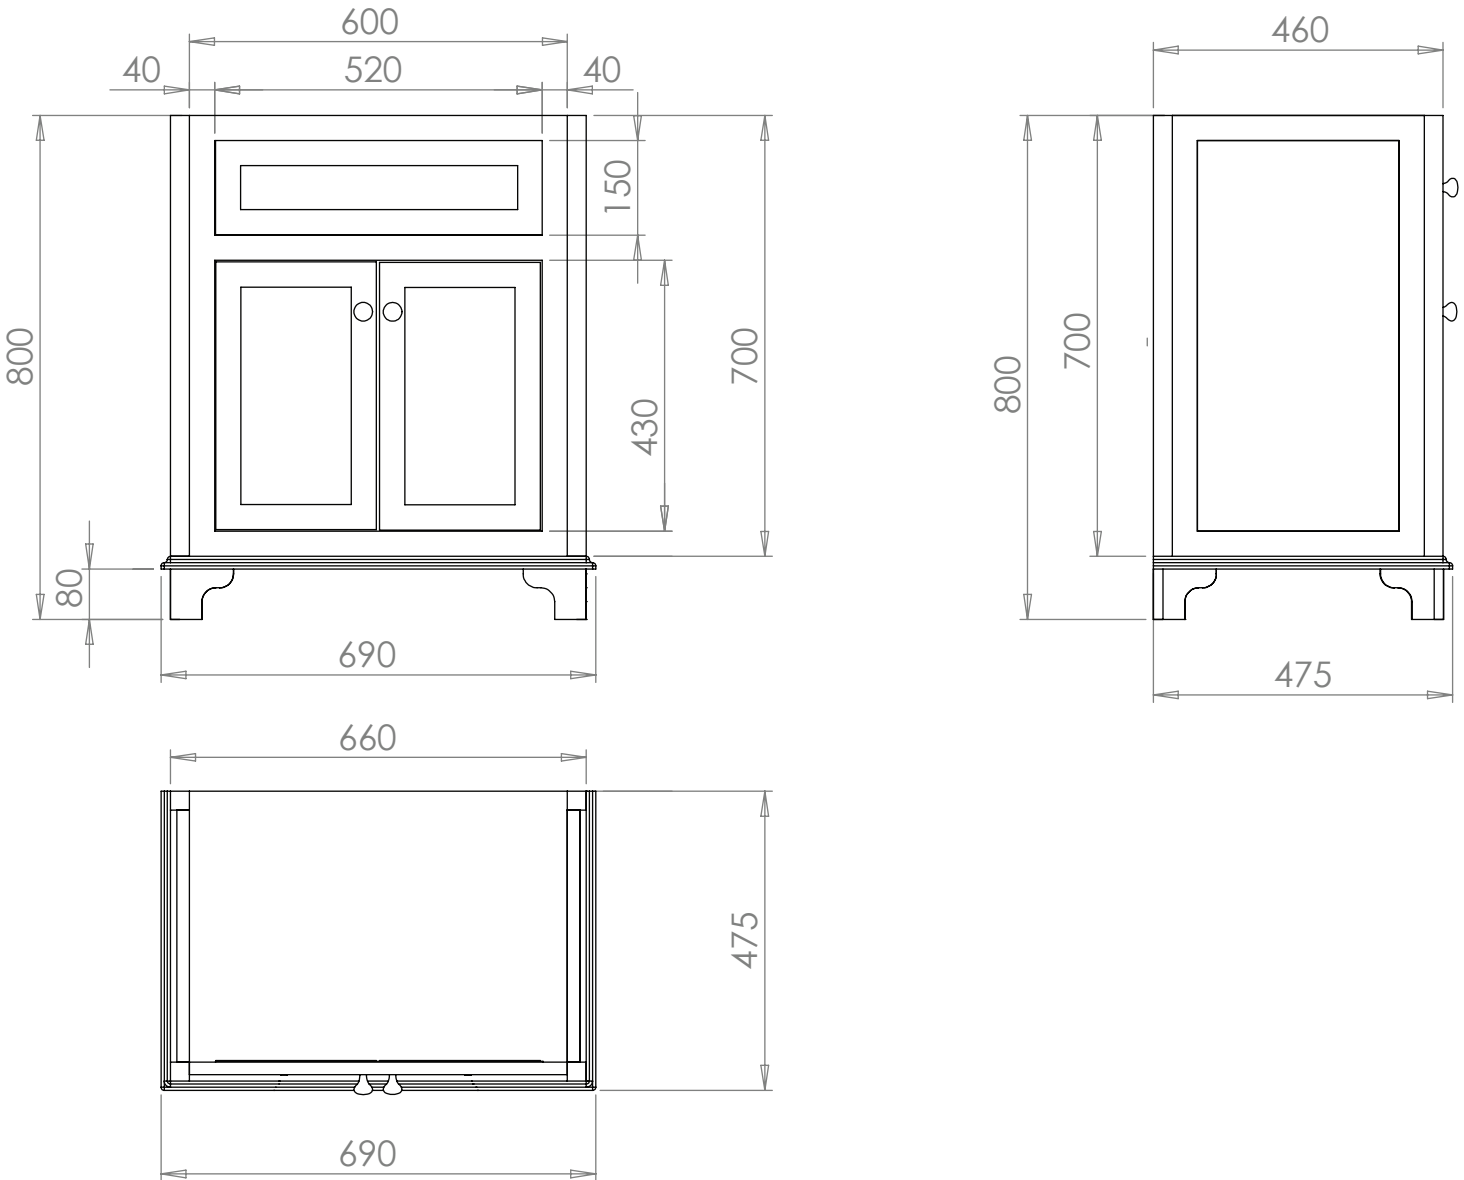

Furniture Collection	
Thurlestone	2 door wall cabinet with mirrors

**For use only with the Radcliffe vanity basin.  
UNIT DOES NOT HAVE AN INTERNAL SHELF**

We recommend that all products are purchased with the assistance of a specialist bathroom retailer and always installed by an experienced installer who is a member of a recognized association. All sizes quoted are nominal: items may vary by plus minus 2% against the figures quoted. When planning installations where dimensions are critical, it is essential that the space allowed for individual items is physically checked. Imperial Bathrooms cannot be held liable for any costs associated with item not fitting in any given area. The contents of this statement are based on information correct at the time of publication. We reserve the right to make alterations and changes in product characteristics, fixing, packaging, operation etc. at any time without notice.