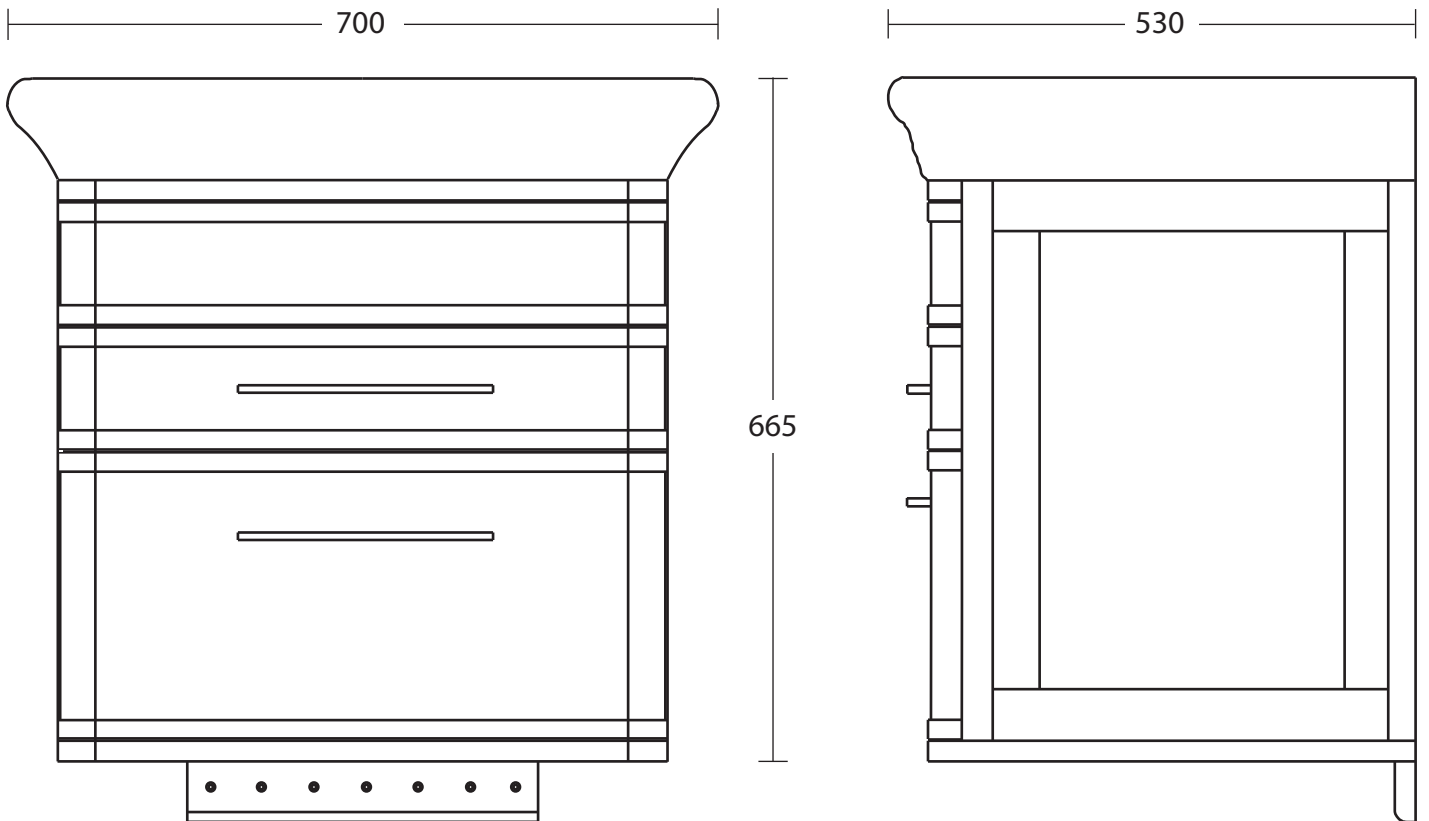

Furniture Collection	
Etoile/Canterbury	Large basin unit

We recommend that all products are purchased with the assistance of a specialist bathroom retailer and always installed by an experienced installer who is a member of a recognized association. All sizes quoted are nominal: items may vary by plus or minus 2% against the figures quoted. When planning installations where dimensions are critical, it is essential that the space allowed for individual items is physically checked. Imperial Bathrooms can not be held liable for any costs associated with items not fitting in any given area. The contents of this statement are based on information correct at the time of publication. We reserve the right to make alterations and changes in product characteristics, fixing, packaging, operation etc at any time without notice.