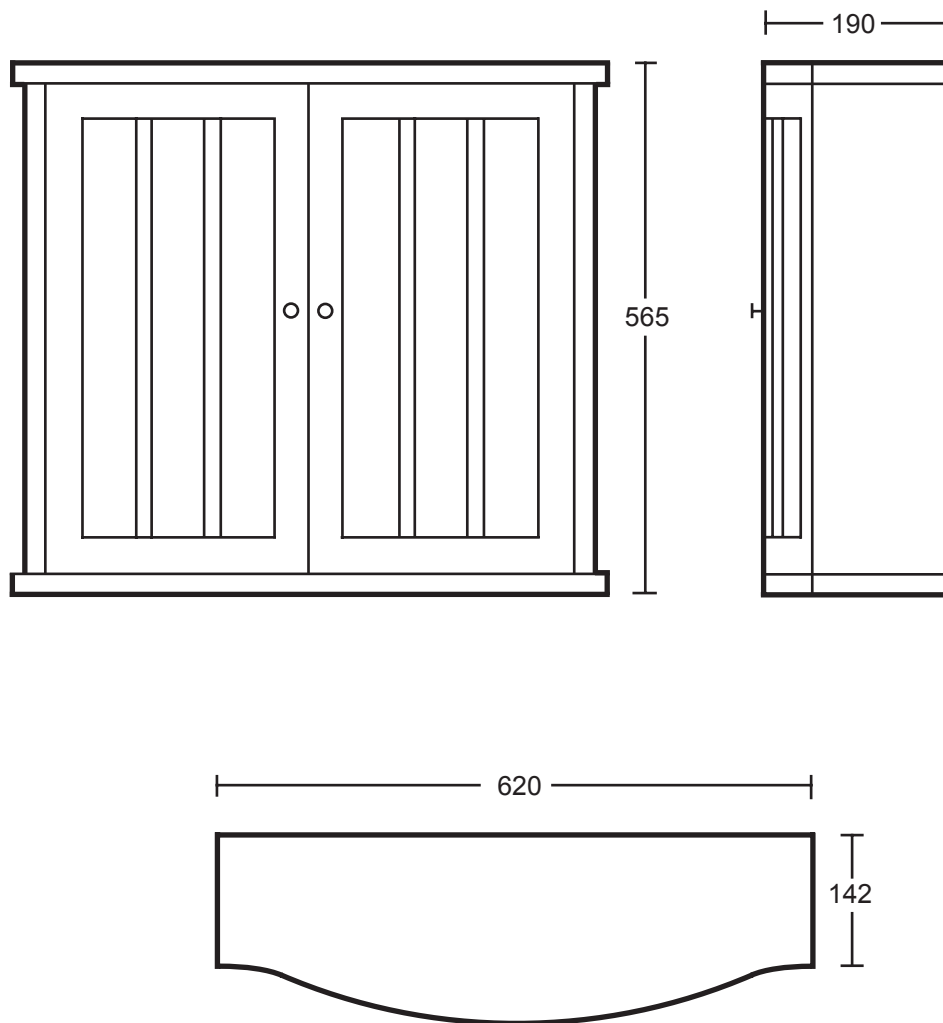

Furniture Collection	
Oxford	wall cabinet with 2 curved fronted doors

We recommend that all products are purchased with the assistance of a specialist bathroom retailer and always installed by an experienced installer who is a member of a recognized association. All sizes quoted are nominal: items may vary by plus or minus 2% against the figures quoted. When planning installations where dimensions are critical, it is essential that the space allowed for individual items is physically checked. Imperial Bathrooms can not be held liable for any costs associated with items not fitting in any given area. The contents of this statement are based on information correct at the time of publication. We reserve the right to make alterations and changes in product characteristics, fixing, packaging, operation etc at any time without notice.