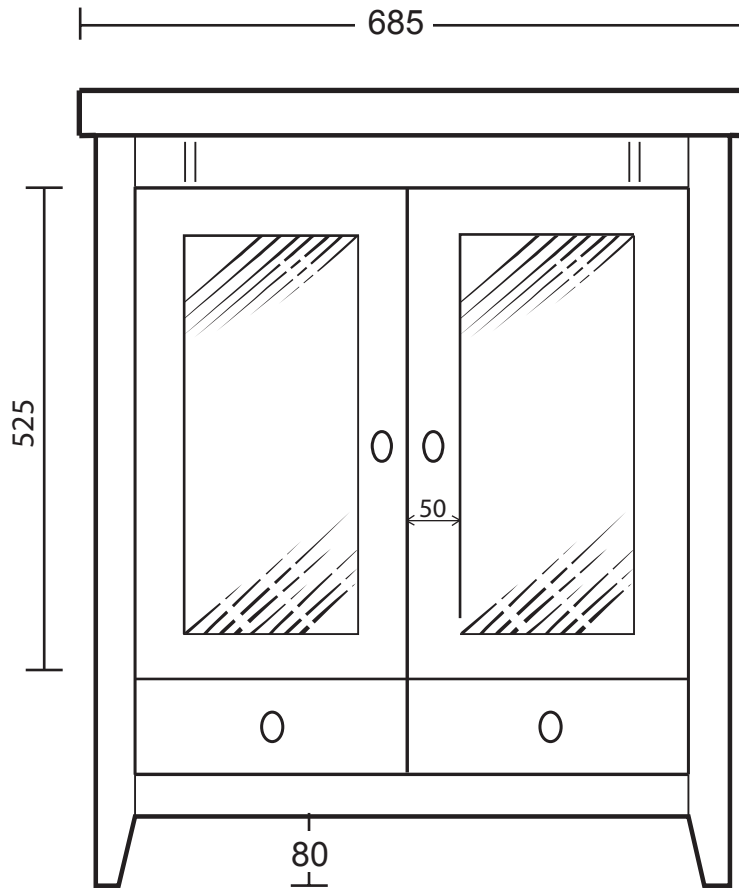

Furniture Collection	
radcliffe esteem	vanity unit with wood doors

Internal Drawers = H 75mm
W 234mm
D 252mm

Internal depth
from inside the door to the back is
405mm.

We recommend that all products are purchased with the assistance of a specialist bathroom retailer and always installed by an experienced installer who is a member of a recognized association. All sizes quoted are nominal: items may vary by plus or minus 2% against the figures quoted. When planning installations where dimensions are critical, it is essential that the space allowed for individual items is physically checked. Imperial Bathrooms can not be held liable for any costs associated with items not fitting in any given area. The contents of this statement are based on information correct at the time of publication. We reserve the right to make alterations and changes in product characteristics, fixing, packaging, operation etc at any time without notice.