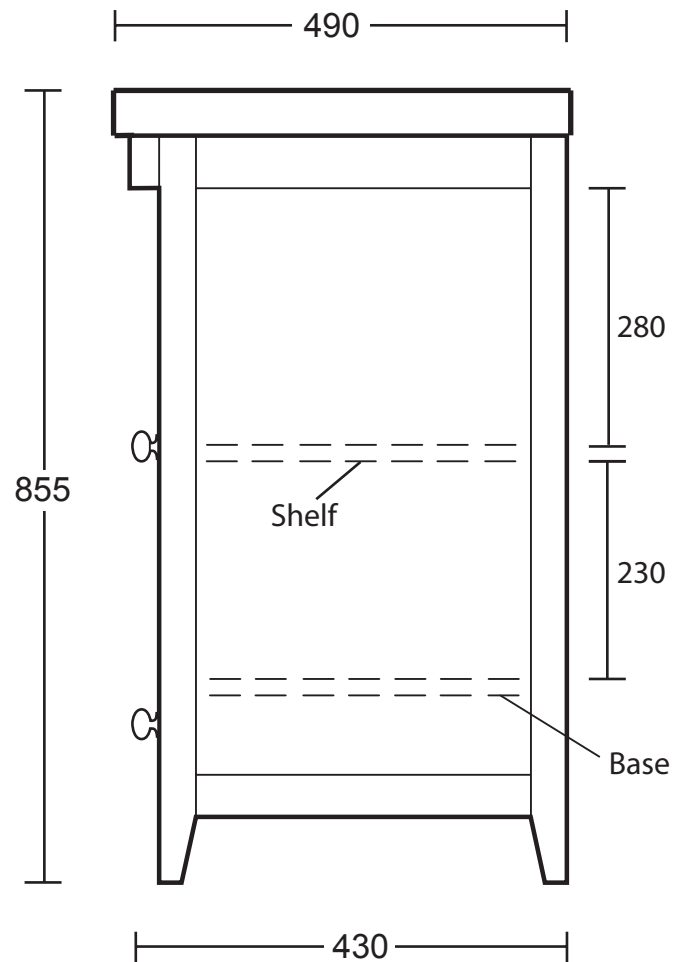

Furniture Collection	
radcliffe esteem	vanity unit with wood doors

Internal Drawers = H 75mm
W 234mm
D 252mm

Internal depth
from inside the door to the back is
405mm.

We recommend that all products are purchased with the assistance of a specialist bathroom retailer and always installed by an experienced installer who is a member of a recognized association. All sizes quoted are nominal: items may vary by plus or minus 2% against the figures quoted. When planning installations where dimensions are critical, it is essential that the space allowed for individual items is physically checked. Imperial Bathrooms can not be held liable for any costs associated with items not fitting in any given area. The contents of this statement are based on information correct at the time of publication. We reserve the right to make alterations and changes in product characteristics, fixing, packaging, operation etc at any time without notice.