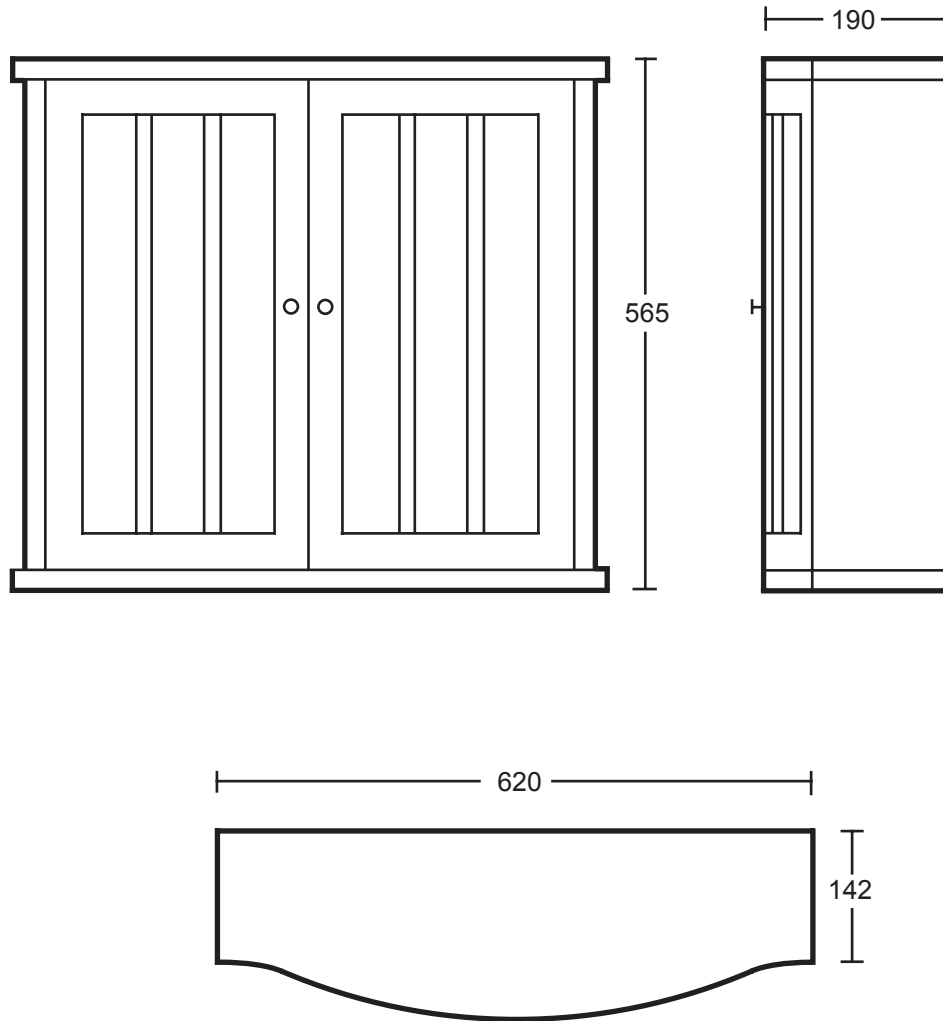

Furniture Collection	
Radcliffe Linea	wall cabinet with 2 curved fronted doors

We recommend that all products are purchased with the assistance of a specialist bathroom retailer and always installed by an experienced installer who is a member of a recognized association. All sizes quoted are nominal: items may vary by plus or minus 2% against the figures quoted. When planning installations where dimensions are critical, it is essential that the space allowed for individual items is physically checked. Imperial Bathrooms can not be held liable for any costs associated with items not fitting in any given area. The contents of this statement are based on information correct at the time of publication. We reserve the right to make alterations and changes in product characteristics, fixing, packaging, operation etc at any time without notice.