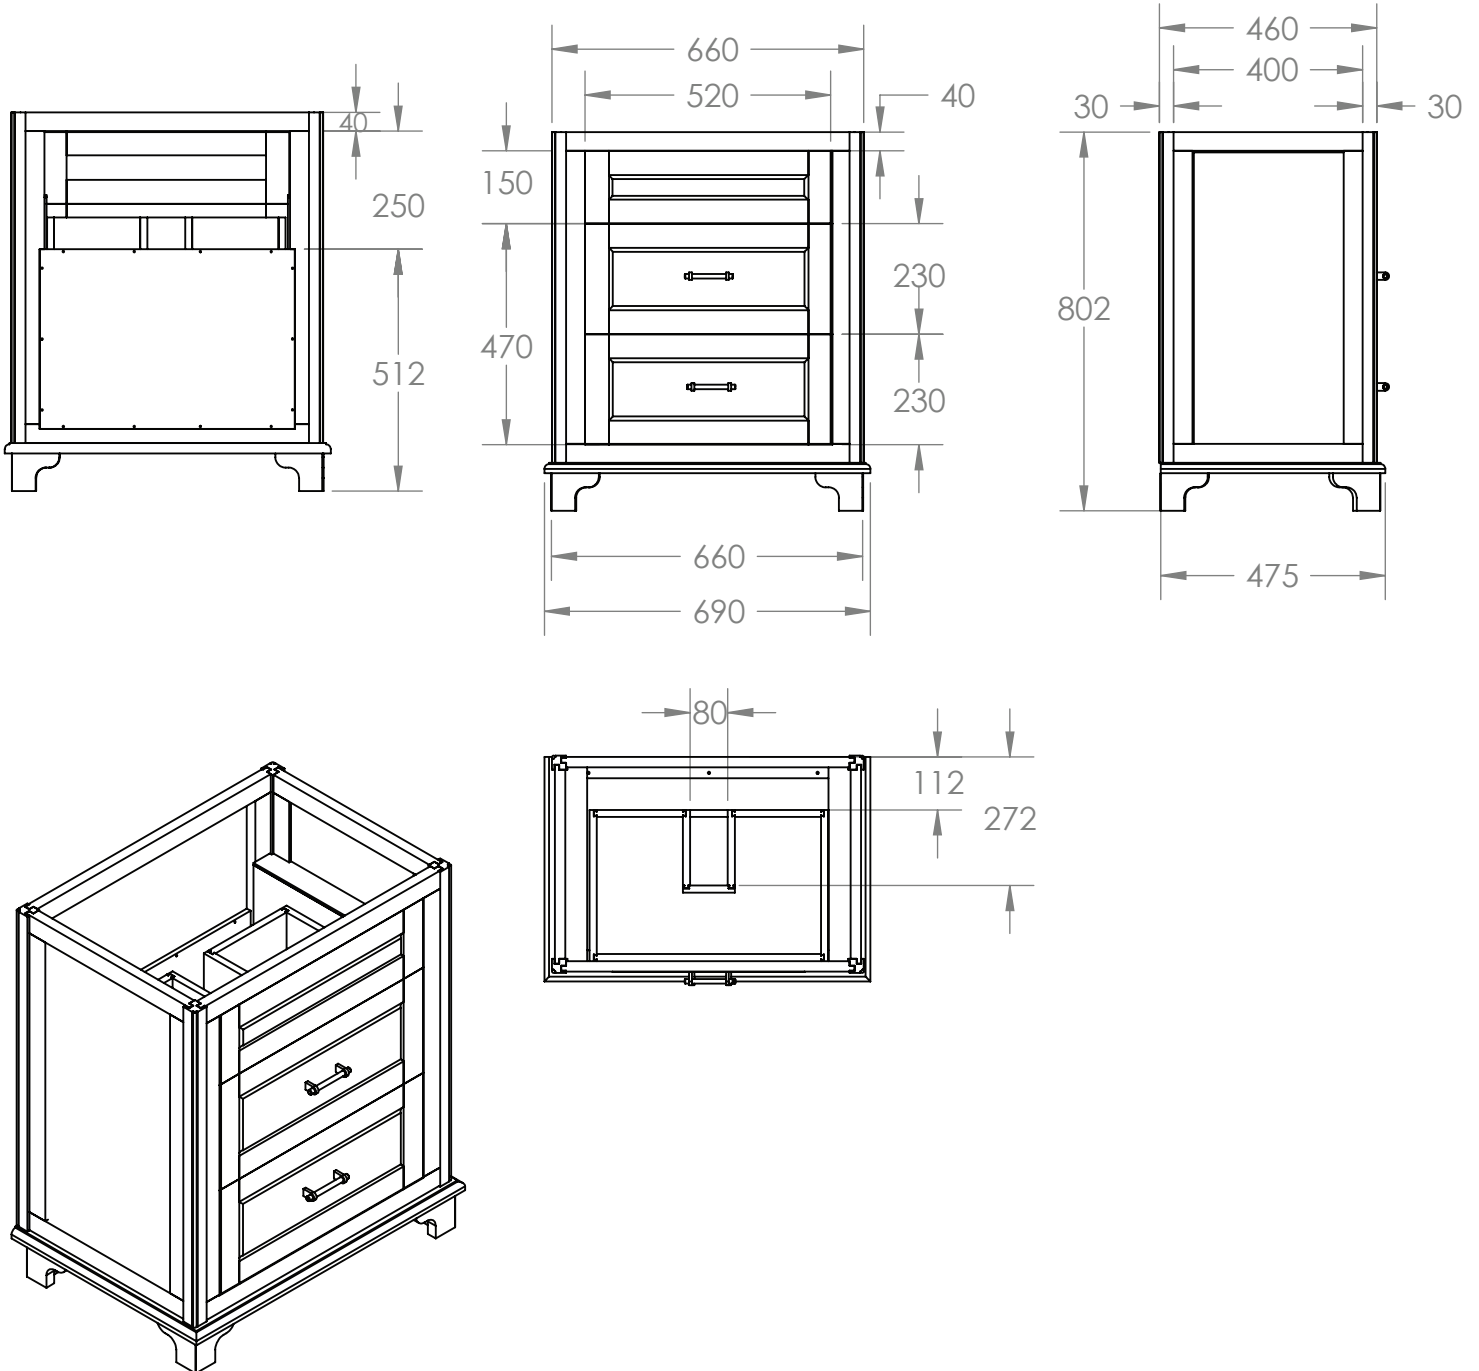

m-8 - 02 updated to CAD data drawing

Furniture Collection	
Thurlestone	2 drawer vanity unit

We recommend that all products are purchased with the assistance of a specialist bathroom retailer and always installed by an experienced installer who is a member of a recognized association. All sizes quoted are nominal: items may vary by plus minus 2% against the figures quoted. When planning installations where dimensions are critical, it is essential that the space allowed for individual items is physically checked. Imperial Bathrooms cannot be held liable for any costs associated with item not fitting in any given area. The contents of this statement are based on information correct at the time of publication. We reserve the right to make alterations and changes in product characteristics, fixing, packaging, operation etc. at any time without notice.

Furniture Collection	
Thurlestone	2 drawer vanity unit

Top drawer = 80mm Deep

Bottom Drawer = 150mm Deep

We recommend that all products are purchased with the assistance of a specialist bathroom retailer and always installed by an experienced installer who is a member of a recognized association. All sizes quoted are nominal: items may vary by plus minus 2% against the figures quoted. When planning installations where dimensions are critical, it is essential that the space allowed for individual items is physically checked. Imperial Bathrooms cannot be held liable for any costs associated with item not fitting in any given area. The contents of this statement are based on information correct at the time of publication. We reserve the right to make alterations and changes in product characteristics, fixing, packaging, operation etc. at any time without notice.