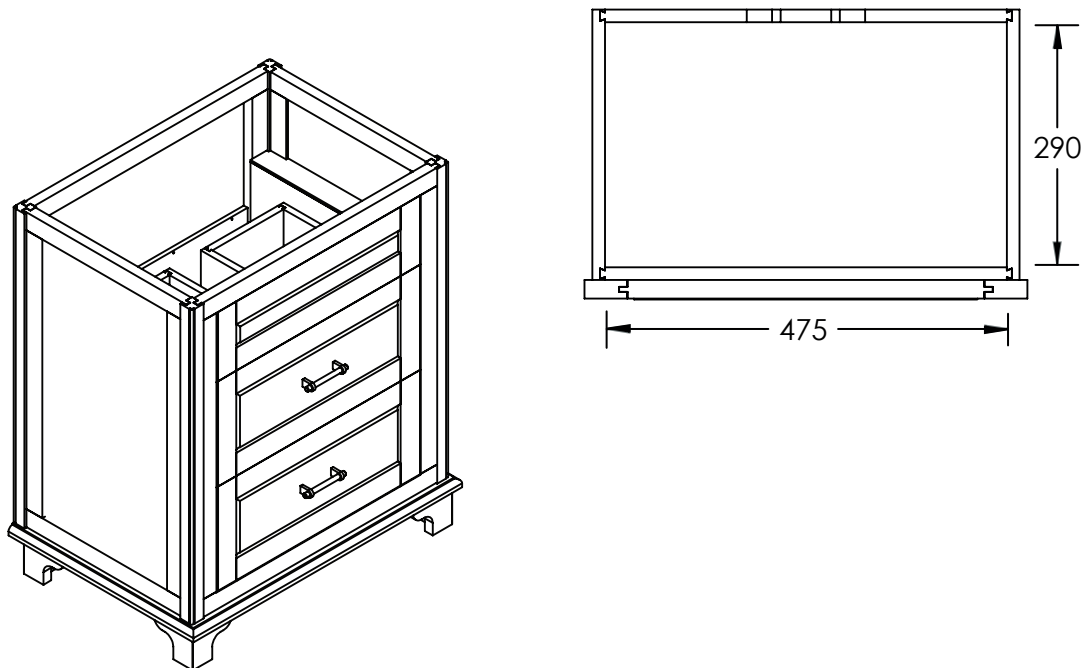

m-8 - 02 updated to CAD data drawing

Furniture Collection	
Thurlestone	2 drawer vanity unit

We recommend that all products are purchased with the assistance of a specialist bathroom retailer and always installed by an experienced installer who is a member of a recognized association. All sizes quoted are nominal: items may vary by plus minus 2% against the figures quoted. When planning installations where dimensions are critical, it is essential that the space allowed for individual items is physically checked. Imperial Bathrooms cannot be held liable for any costs associated with item not fitting in any given area. The contents of this statement are based on information correct at the time of publication. We reserve the right to make alterations and changes in product characteristics, fixing, packaging, operation etc. at any time without notice.

Furniture Collection	
Thurlestone	2 drawer vanity unit

Top drawer = 80mm Deep

Bottom Drawer = 150mm Deep

We recommend that all products are purchased with the assistance of a specialist bathroom retailer and always installed by an experienced installer who is a member of a recognized association. All sizes quoted are nominal: items may vary by plus minus 2% against the figures quoted. When planning installations where dimensions are critical, it is essential that the space allowed for individual items is physically checked. Imperial Bathrooms cannot be held liable for any costs associated with item not fitting in any given area. The contents of this statement are based on information correct at the time of publication. We reserve the right to make alterations and changes in product characteristics, fixing, packaging, operation etc. at any time without notice.