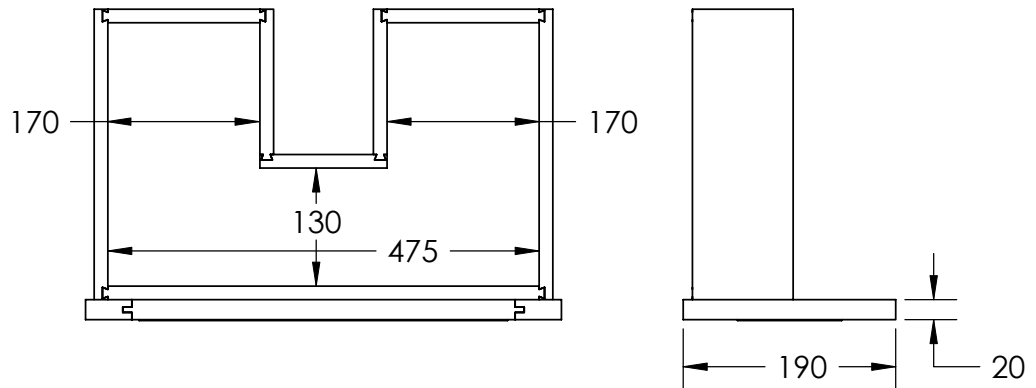

m-8 - 02 updated to CAD data drawing

Furniture Collection	
Thurlestone	2 drawer vanity unit

We recommend that all products are purchased with the assistance of a specialist bathroom retailer and always installed by an experienced installer who is a member of a recognized association. All sizes quoted are nominal: items may vary by plus minus 2% against the figures quoted. When planning installations where dimensions are critical, it is essential that the space allowed for individual items is physically checked. Imperial Bathrooms cannot be held liable for any costs associated with item not fitting in any given area. The contents of this statement are based on information correct at the time of publication. We reserve the right to make alterations and changes in product characteristics, fixing, packaging, operation etc. at any time without notice.

Furniture Collection	
Thurlestone	2 drawer vanity unit

Top drawer = 80mm Deep

Bottom Drawer = 150mm Deep

We recommend that all products are purchased with the assistance of a specialist bathroom retailer and always installed by an experienced installer who is a member of a recognized association. All sizes quoted are nominal: items may vary by plus minus 2% against the figures quoted. When planning installations where dimensions are critical, it is essential that the space allowed for individual items is physically checked. Imperial Bathrooms cannot be held liable for any costs associated with item not fitting in any given area. The contents of this statement are based on information correct at the time of publication. We reserve the right to make alterations and changes in product characteristics, fixing, packaging, operation etc. at any time without notice.