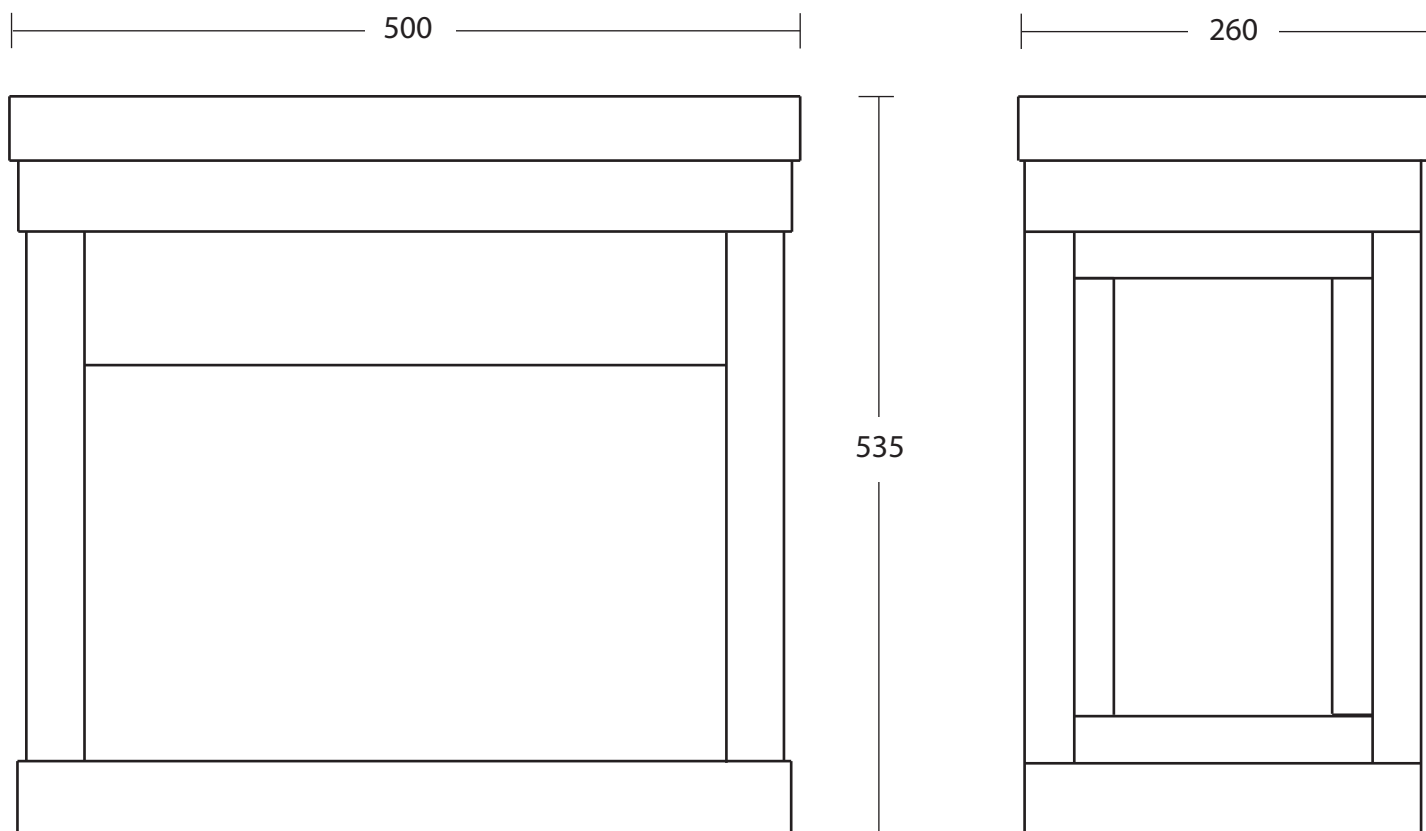

Furniture Collection	
Thurlestone	Open Unit

We recommend that all products are purchased with the assistance of a specialist bathroom retailer and always installed by an experienced installer who is a member of a recognized association. All sizes quoted are nominal: items may vary by plus or minus 2% against the figures quoted. When planning installations where dimensions are critical, it is essential that the space allowed for individual items is physically checked. Imperial Bathrooms can not be held liable for any costs associated with items not fitting in any given area. The contents of this statement are based on information correct at the time of publication. We reserve the right to make alterations and changes in product characteristics, fixing, packaging, operation etc at any time without notice.