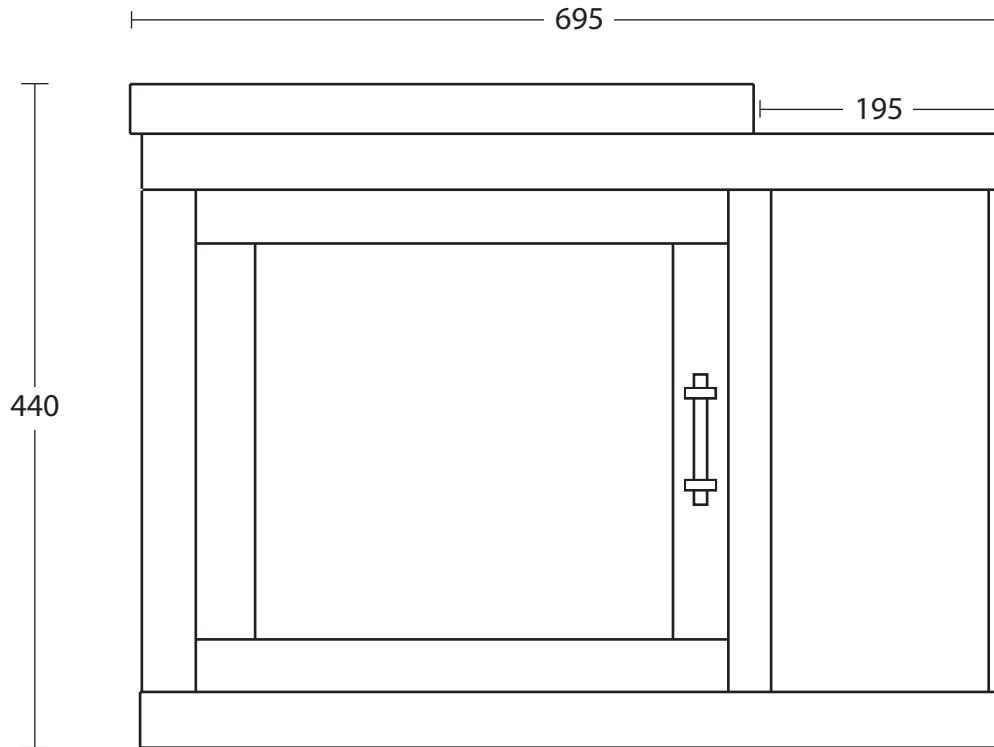

Furniture Collection	
Thurlestone	Cabinet with side shelves

We recommend that all products are purchased with the assistance of a specialist bathroom retailer and always installed by an experienced installer who is a member of a recognized association. All sizes quoted are nominal: items may vary by plus or minus 2% against the figures quoted. When planning installations where dimensions are critical, it is essential that the space allowed for individual items is physically checked. Imperial Bathrooms can not be held liable for any costs associated with items not fitting in any given area. The contents of this statement are based on information correct at the time of publication. We reserve the right to make alterations and changes in product characteristics, fixing, packaging, operation etc at any time without notice.