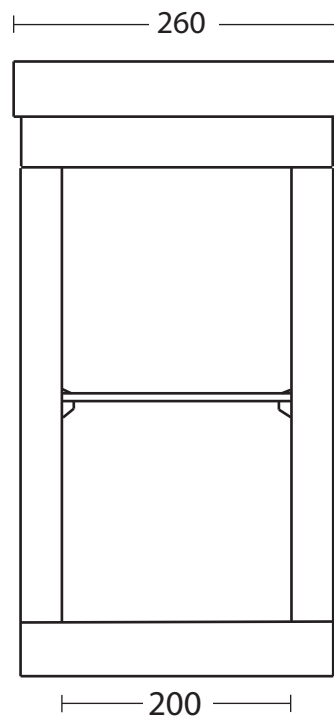

Furniture Collection	
Thurlestone	Cabinet with side shelves

We recommend that all products are purchased with the assistance of a specialist bathroom retailer and always installed by an experienced installer who is a member of a recognized association. All sizes quoted are nominal: items may vary by plus or minus 2% against the figures quoted. When planning installations where dimensions are critical, it is essential that the space allowed for individual items is physically checked. Imperial Bathrooms can not be held liable for any costs associated with items not fitting in any given area. The contents of this statement are based on information correct at the time of publication. We reserve the right to make alterations and changes in product characteristics, fixing, packaging, operation etc at any time without notice.