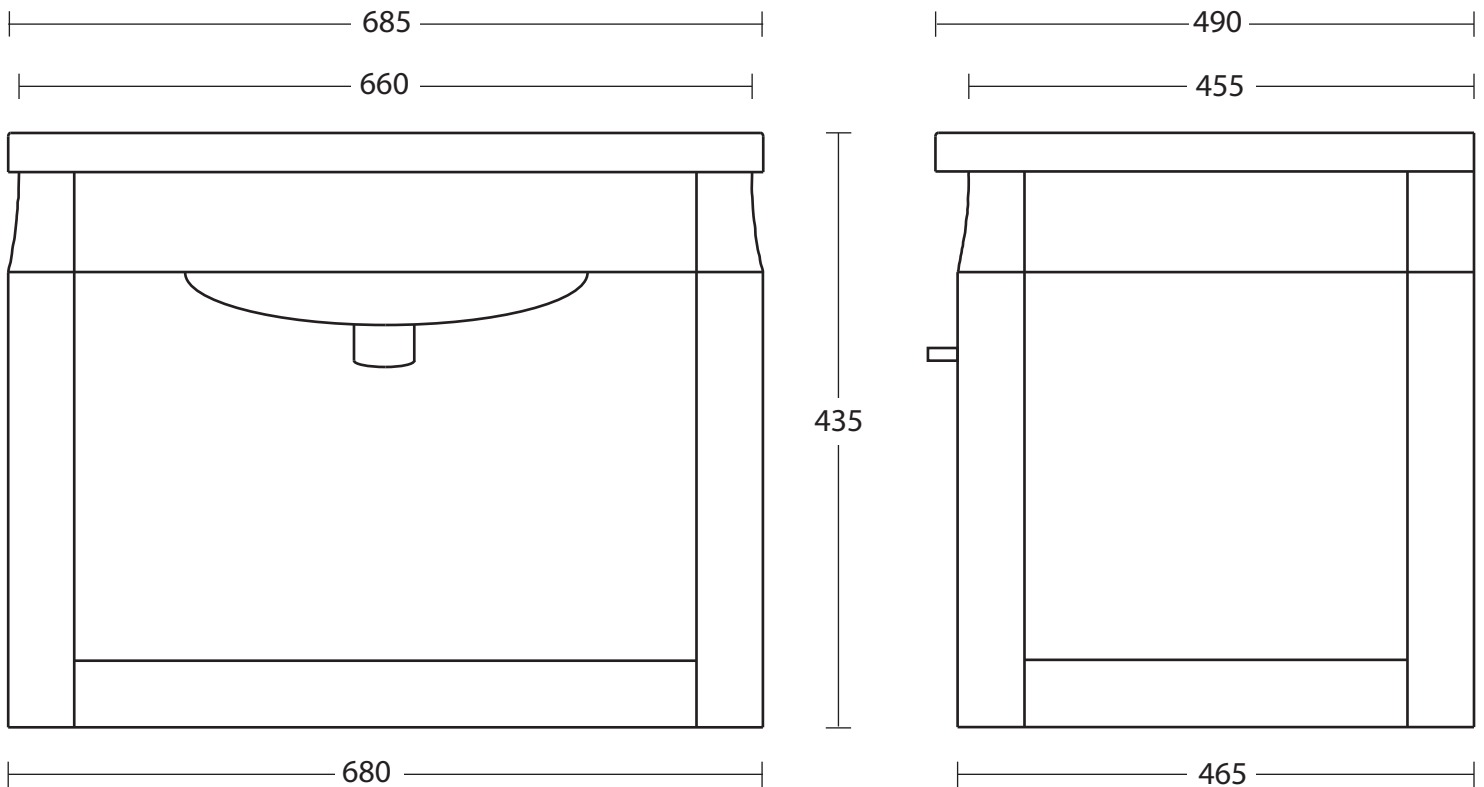

Furniture Collection	
Westbury	wall hung open vanity

We recommend that all products are purchased with the assistance of a specialist bathroom retailer and always installed by an experienced installer who is a member of a recognized association. All sizes quoted are nominal: items may vary by plus or minus 2% against the figures quoted. When planning installations where dimensions are critical, it is essential that the space allowed for individual items is physically checked. Imperial Bathrooms can not be held liable for any costs associated with items not fitting in any given area. The contents of this statement are based on information correct at the time of publication. We reserve the right to make alterations and changes in product characteristics, fixing, packaging, operation etc at any time without notice.