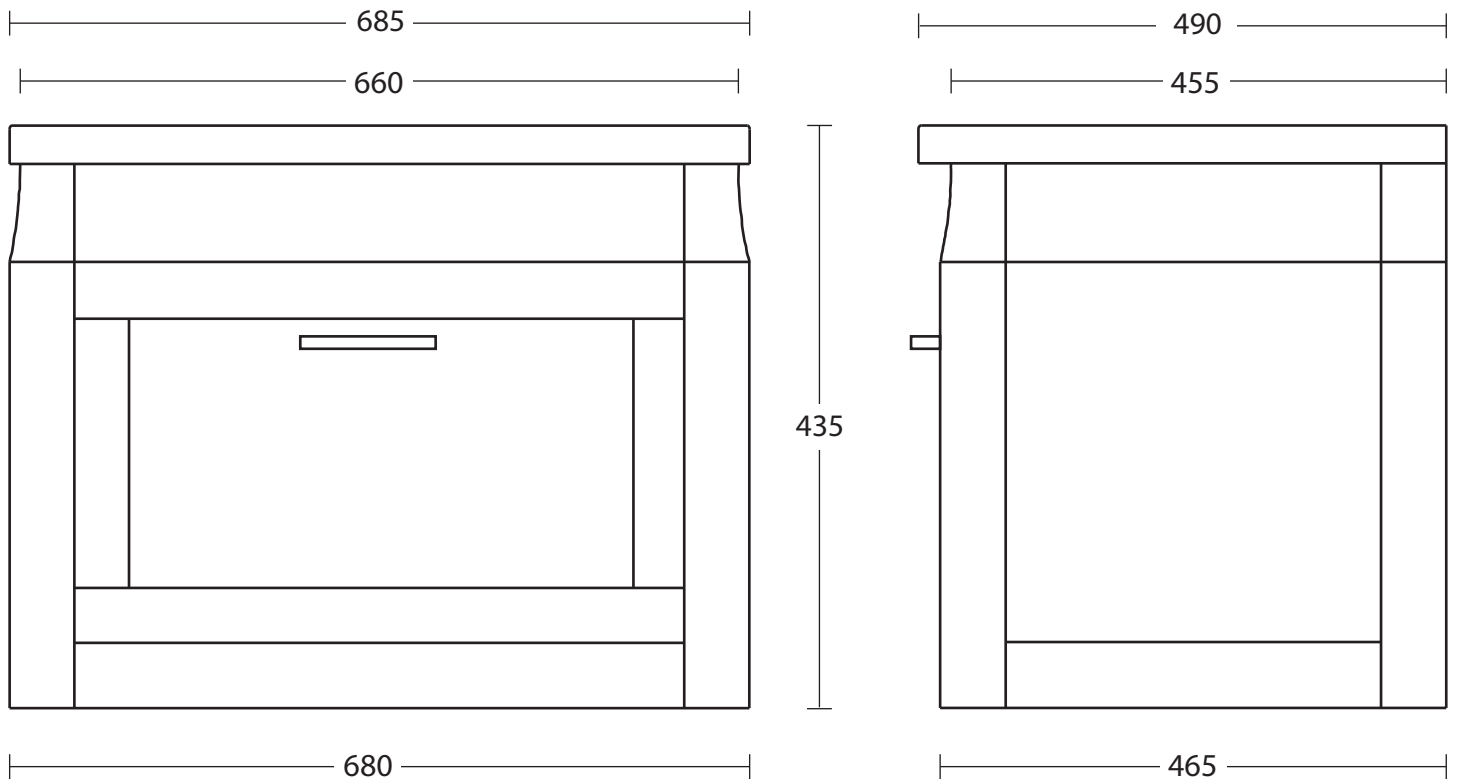

Furniture Collection

Westbury

wall hung vanity unit

We recommend that all products are purchased with the assistance of a specialist bathroom retailer and always installed by an experienced installer who is a member of a recognized association. All sizes quoted are nominal: items may vary by plus or minus 2% against the figures quoted. When planning installations where dimensions are critical, it is essential that the space allowed for individual items is physically checked. Imperial Bathrooms can not be held liable for any costs associated with items not fitting in any given area. The contents of this statement are based on information correct at the time of publication. We reserve the right to make alterations and changes in product characteristics, fixing, packaging, operation etc at any time without notice.