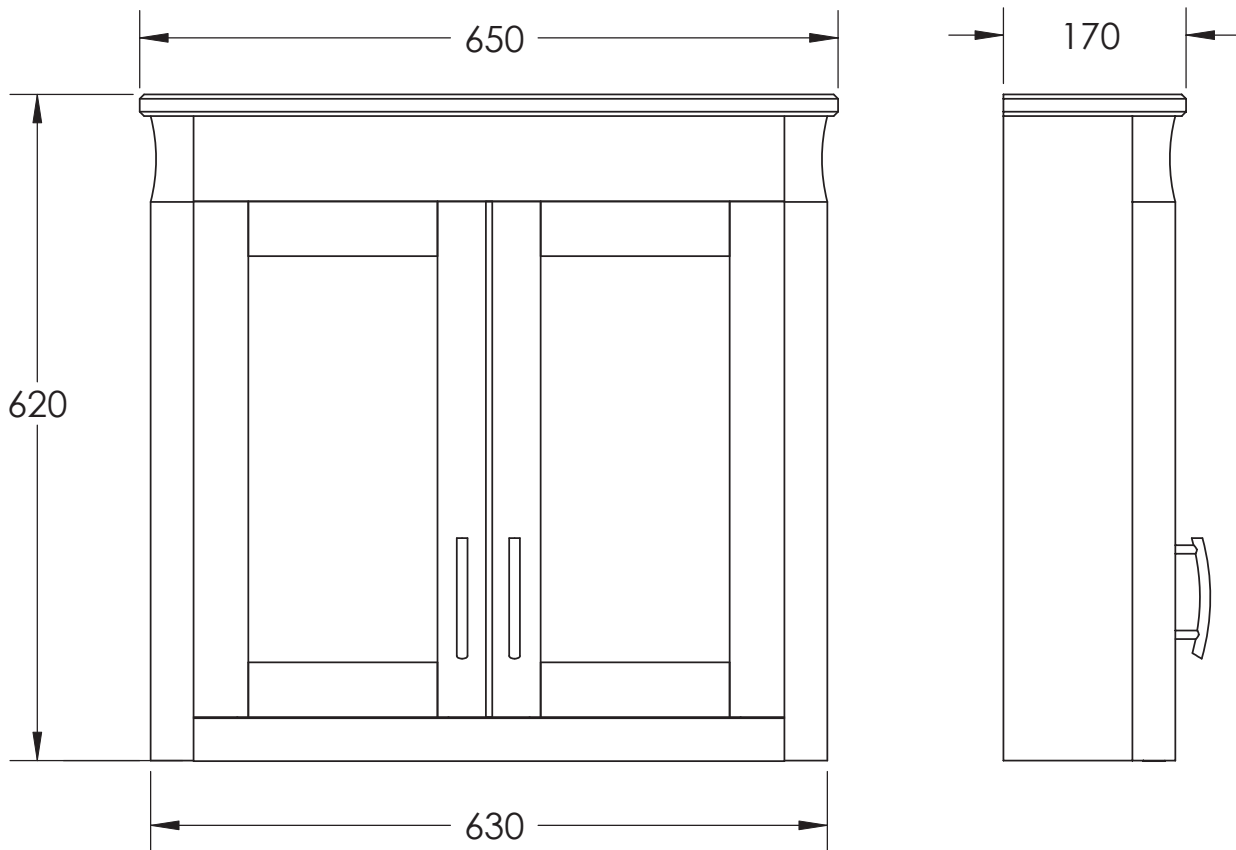

Furniture Collection	
Radcliffe Westbury	2 door wall cabinet with mirrors

We recommend that all products are purchased with the assistance of a specialist bathroom retailer and always installed by an experienced installer who is a member of a recognized association. All sizes quoted are nominal: items may vary by plus or minus 2% against the figures quoted. When planning installations where dimensions are critical, it is essential that the space allowed for individual items is physically checked. Imperial Bathrooms can not be held liable for any costs associated with items not fitting in any given area. The contents of this statement are based on information correct at the time of publication. We reserve the right to make alterations and changes in product characteristics, fixing, packaging, operation etc at any time without notice.