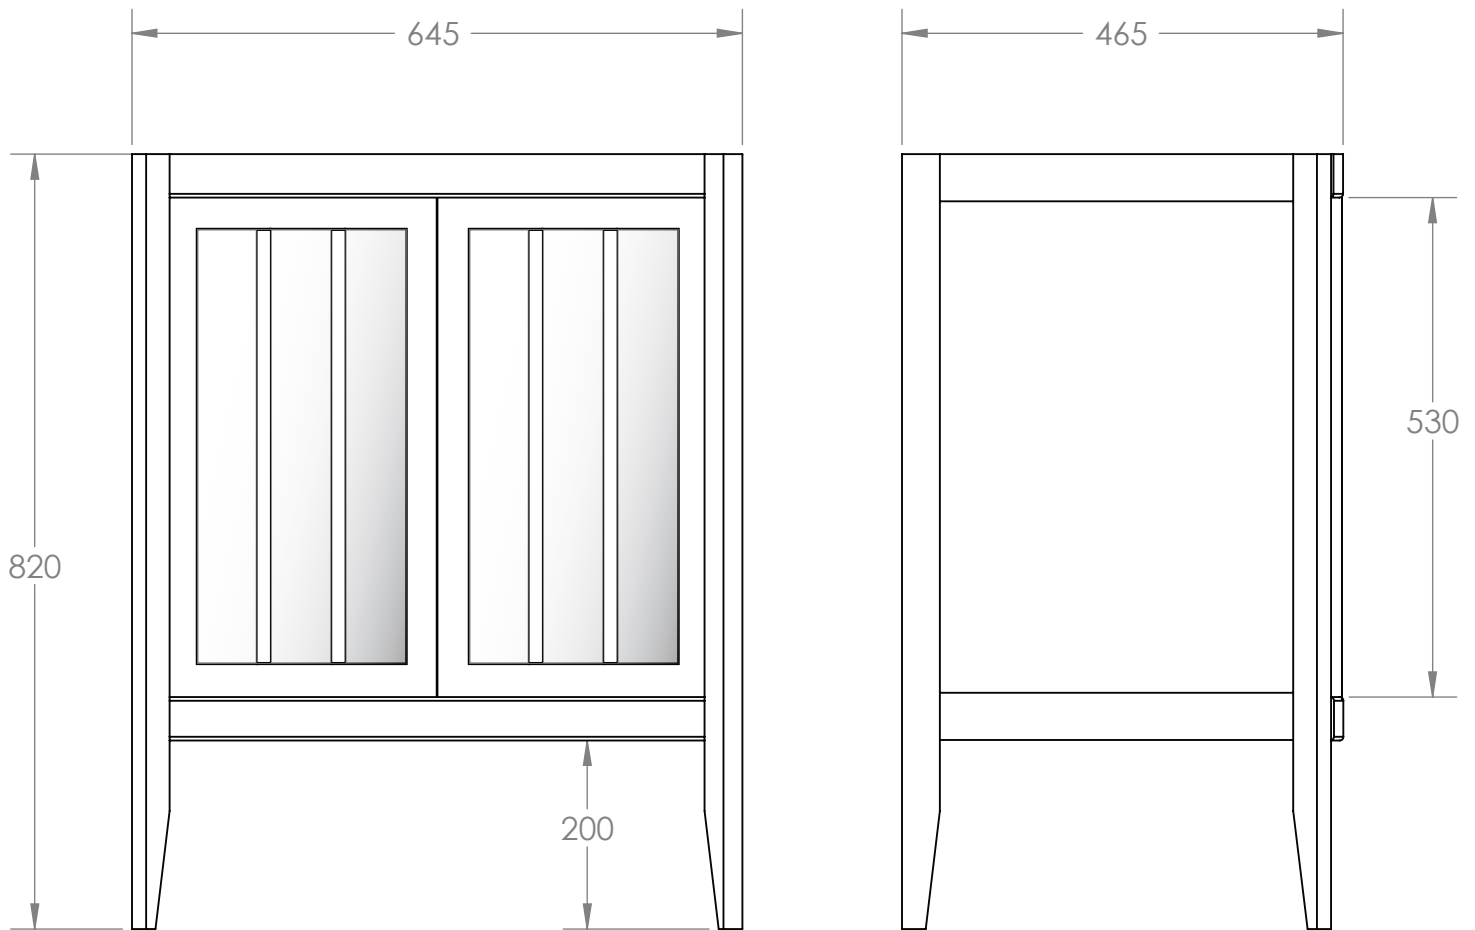

Furniture Collection	
Westminster Linea	2 door vanity unit

We recommend that all products are purchased with the assistance of a specialist bathroom retailer and always installed by an experienced installer who is a member of a recognized association. All sizes quoted are nominal: items may vary by plus or minus 2% against the figures quoted. When planning installations where dimensions are critical, it is essential that the space allowed for individual items is physically checked. Imperial Bathrooms can not be held liable for any costs associated with items not fitting in any given area. The contents of this statement are based on information correct at the time of publication. We reserve the right to make alterations and changes in product characteristics, fixing, packaging, operation etc at any time without notice.