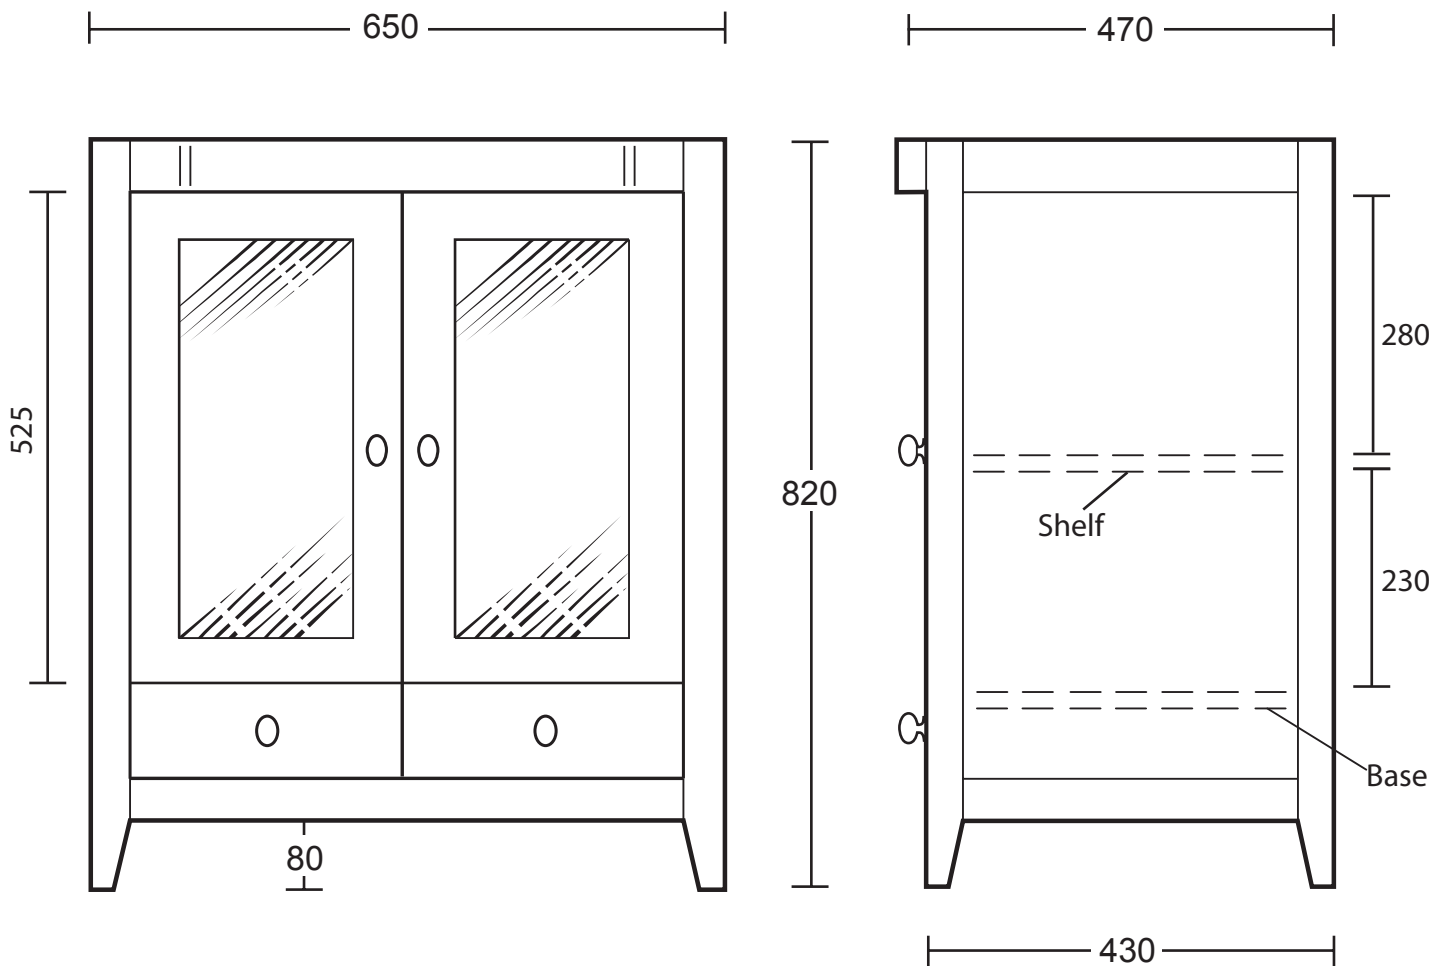

Furniture Collection	
Westminster Victoria	vanity unit with wooden doors

Internal Drawers = H 75mm
W 234mm
D 252mm

Internal depth
from inside the door to the back is
405mm.

We recommend that all products are purchased with the assistance of a specialist bathroom retailer and always installed by an experienced installer who is a member of a recognized association. All sizes quoted are nominal: items may vary by plus or minus 2% against the figures quoted. When planning installations where dimensions are critical, it is essential that the space allowed for individual items is physically checked. Imperial Bathrooms can not be held liable for any costs associated with items not fitting in any given area. The contents of this statement are based on information correct at the time of publication. We reserve the right to make alterations and changes in product characteristics, fixing, packaging, operation etc at any time without notice.