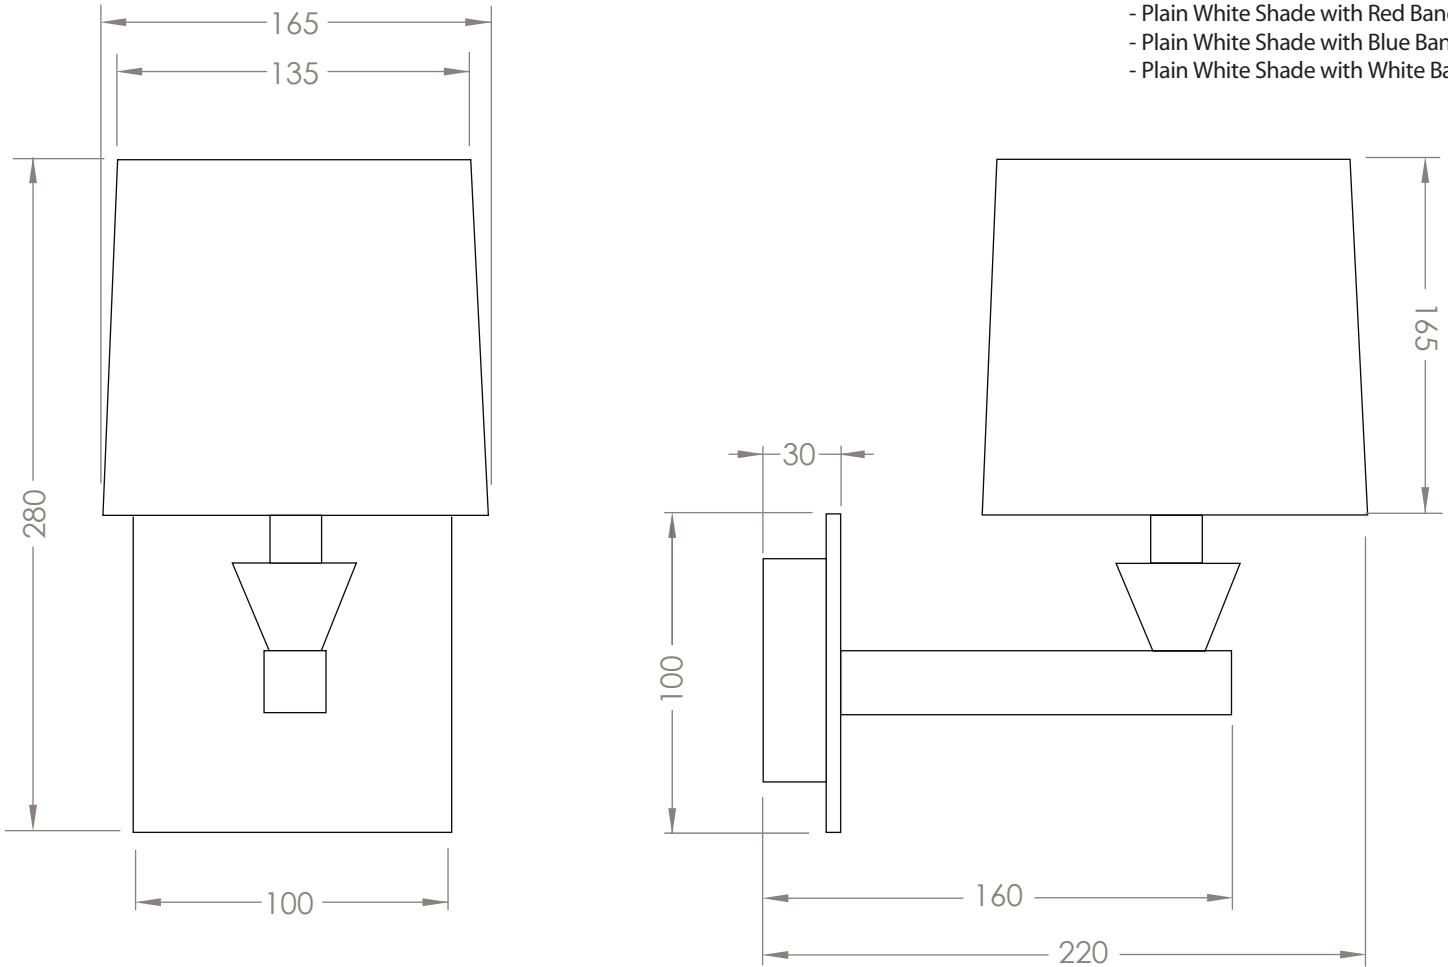

Lighting Collection

Astoria	Astoria Wall Lamp with Tapered Square Shade
---------	---------------------------------------------

Available in the following finishes:

- Pleated Black and White Stripe
- Pleated Black
- Plain White
- Plain Red
- Plain White Shade with Black Bands
- Plain White Shade with Red Bands
- Plain White Shade with Blue Bands
- Plain White Shade with White Bands

Bulb spec	Wattage	Voltage	Lumen	Life	Bulb type	Image
Tubular E14 Clear	40w	230-240v	420lm	1000h	Incandescent	

30901 - E14 SES, wattage 40, energy efficient bulbs can be used

All lamps have been tested and rated at IP44 with a 230V supply. Suitable for use in bathroom zones 2 & 3.