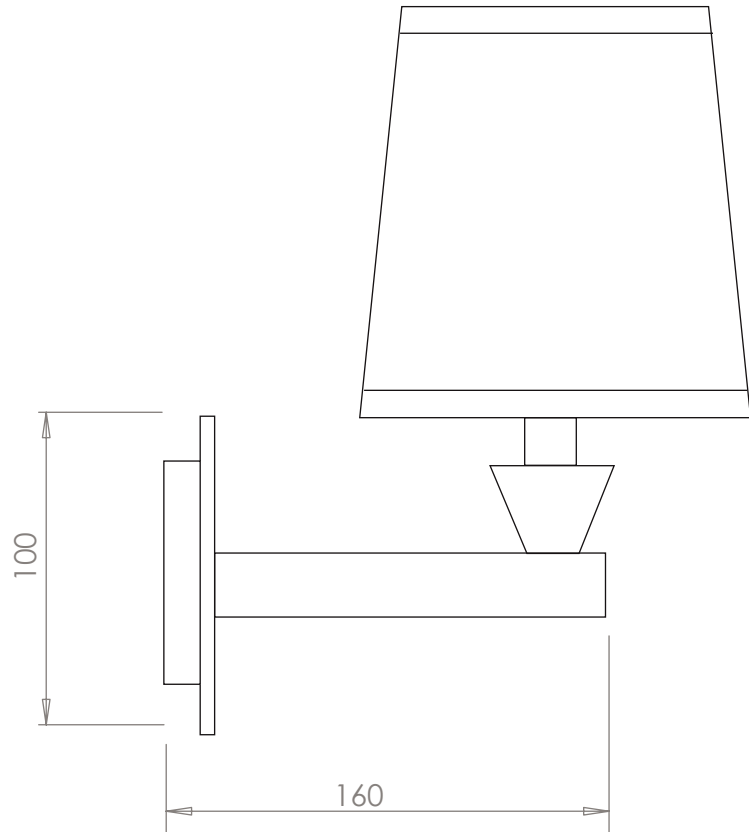

Bulb spec	Wattage	Voltage	Lumen	Life	Bulb type	Image
Tubular E14 Clear	40w	230-240v	420lm	1000h	Incandescent	

**30901 - E14 SES, wattage 40, energy efficient bulbs can be used**

All lamps have been tested and rated at IP44 with a 230V supply. Suitable for use in bathroom zones 2 & 3.