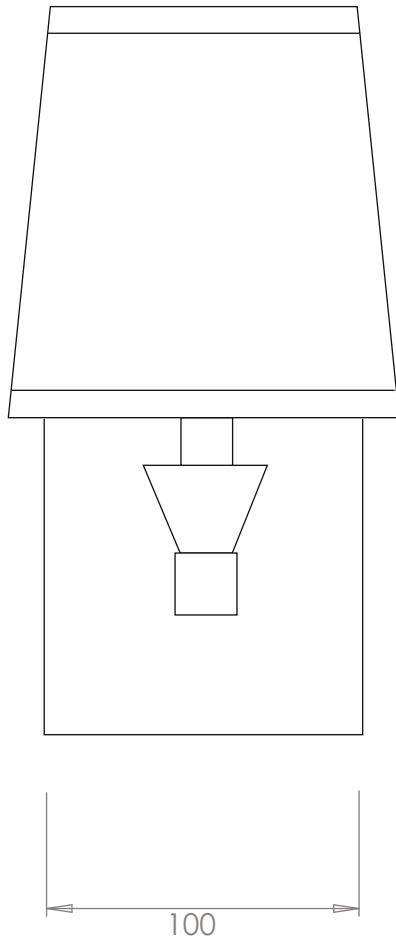

## Lighting Collection

Astoria

Astoria Wall Lamp with Oval shade

Available in the following finishes:

- White Oval Shade with Black Bands
- White Oval Shade with Blue Bands
- White Oval Shade with Red Bands
- White Oval Shade with White Bands

Bulb spec	Wattage	Voltage	Lumen	Life	Bulb type	Image
Tubular E14 Clear	40w	230-240v	420lm	1000h	Incandescent	

**30901 - E14 SES, wattage 40, energy efficient bulbs can be used**

All lamps have been tested and rated at IP44 with a 230V supply. Suitable for use in bathroom zones 2 & 3.