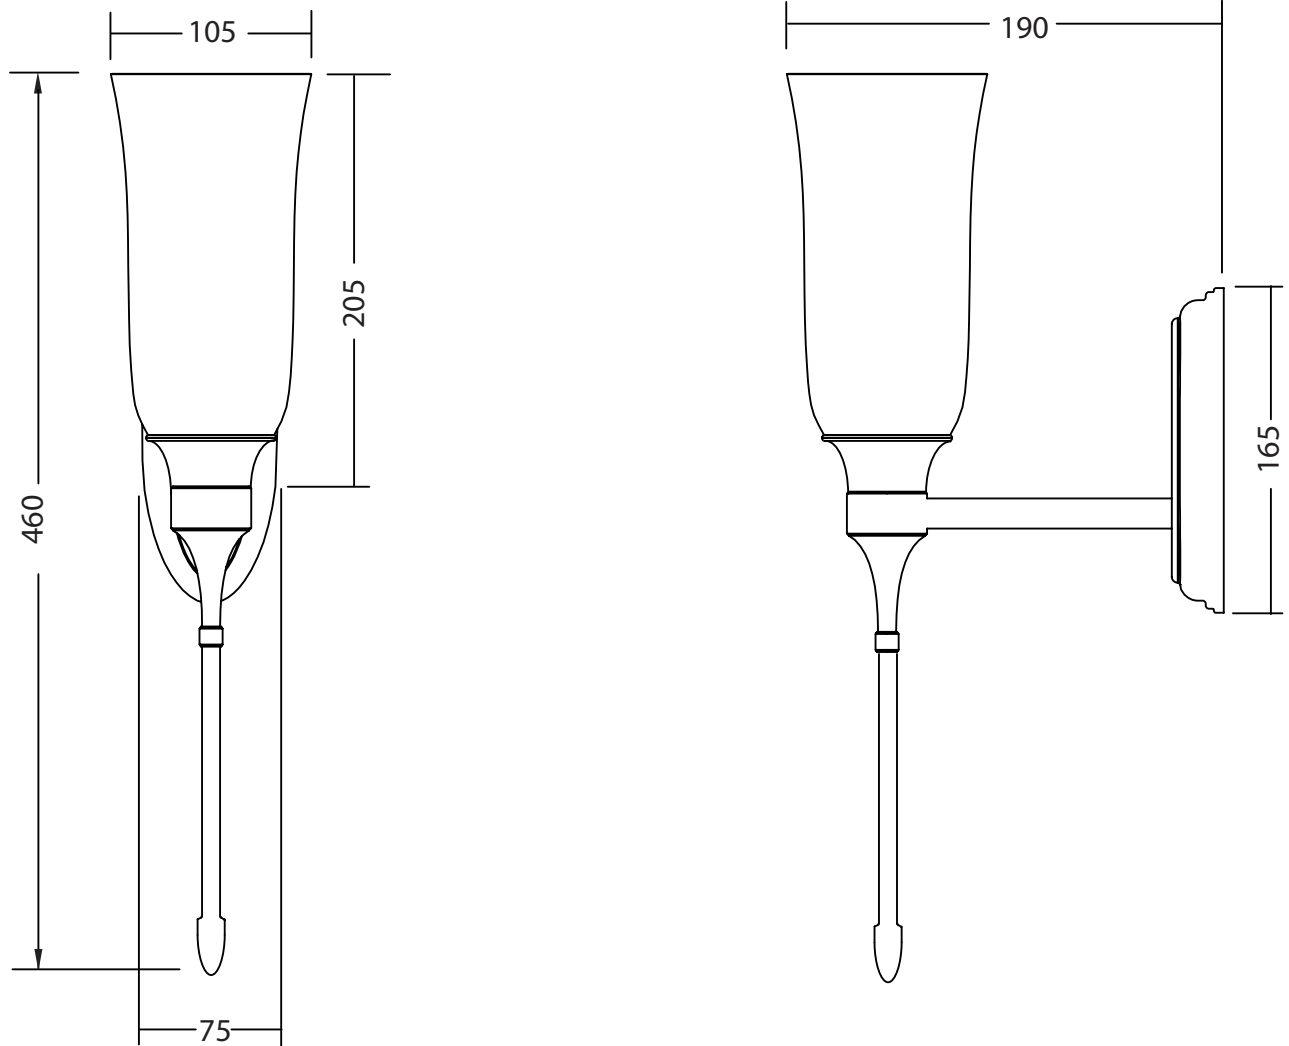

Lighting Collection

Westminster

Glass Pendant Light and Glass Shade - non electric

We recommend that all products are purchased with the assistance of a specialist bathroom retailer and always installed by an experienced installer who is a member of a recognized association. All sizes quoted are nominal: items may vary by plus or minus 2% against the figures quoted. When planning installations where dimensions are critical, it is essential that the space allowed for individual items is physically checked. Imperial Bathrooms can not be held liable for any costs associated with items not fitting in any given area. The contents of this statement are based on information correct at the time of publication. We reserve the right to make alterations and changes in product characteristics, fixing, packaging, operation etc at any time without notice.