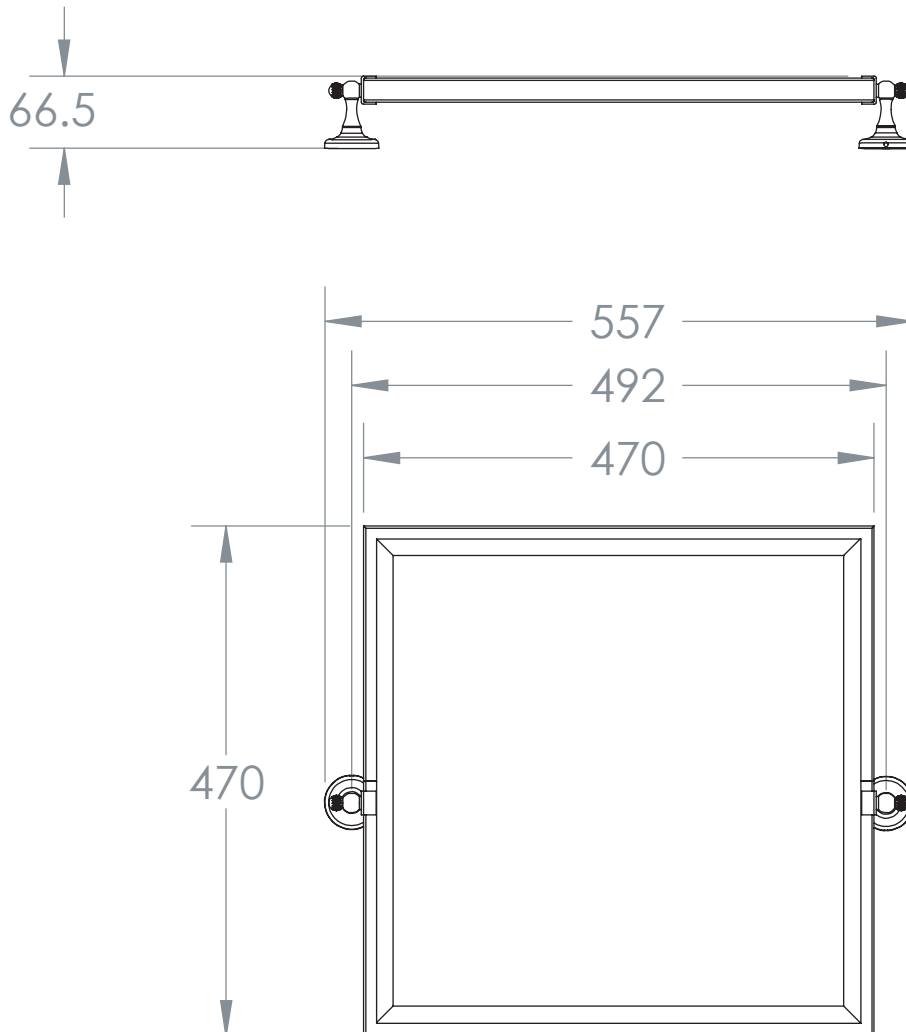

Luxury Mirrors Collection	
Luxury Mirror	Isaac

We recommend that all products are purchased with the assistance of a specialist bathroom retailer and always installed by an experienced installer who is a member of a recognized association. All sizes quoted are nominal: items may vary by plus minus 2% against the figures quoted. When planning installations where dimensions are critical, it is essential that the space allowed for individual items is physically checked. Imperial Bathrooms cannot be held liable for any costs associated with item not fitting in any given area. The contents of this statement are based on information correct at the time of publication. We reserve the right to make alterations and changes in product characteristics, fixing, packaging, operation etc. at any time without notice.