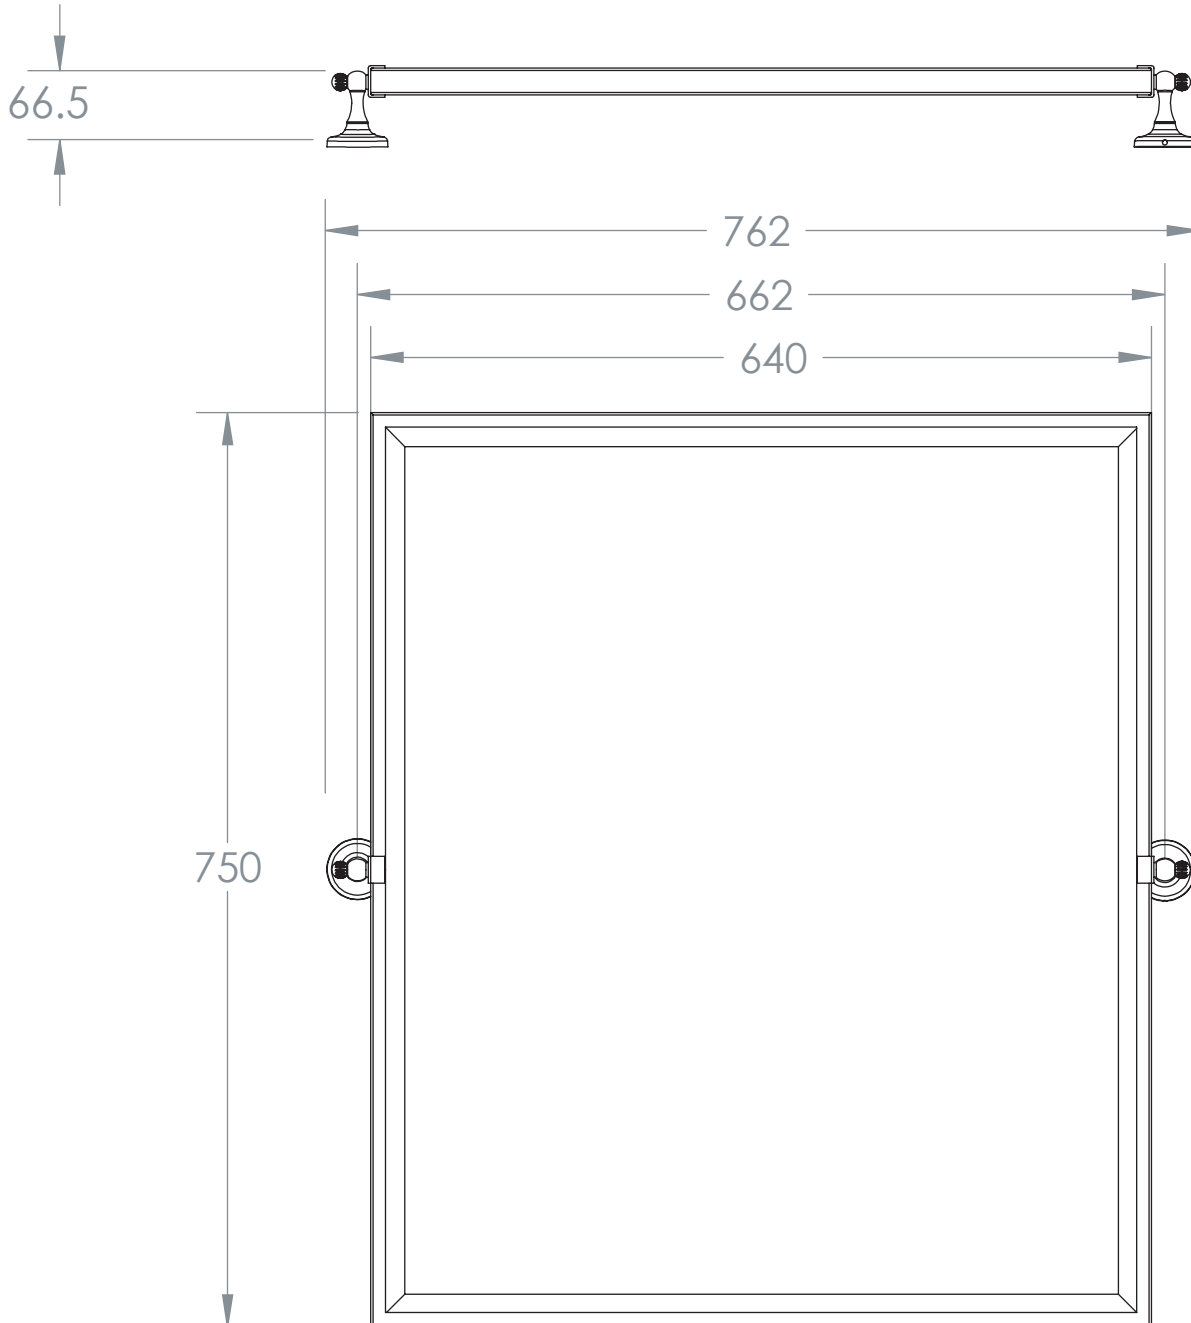

Luxury Mirrors Collection	
Luxury Mirror	Tristan

We recommend that all products are purchased with the assistance of a specialist bathroom retailer and always installed by an experienced installer who is a member of a recognized association. All sizes quoted are nominal: items may vary by plus minus 2% against the figures quoted. When planning installations where dimensions are critical, it is essential that the space allowed for individual items is physically checked. Imperial Bathrooms cannot be held liable for any costs associated with item not fitting in any given area. The contents of this statement are based on information correct at the time of publication. We reserve the right to make alterations and changes in product characteristics, fixing, packaging, operation etc. at any time without notice.