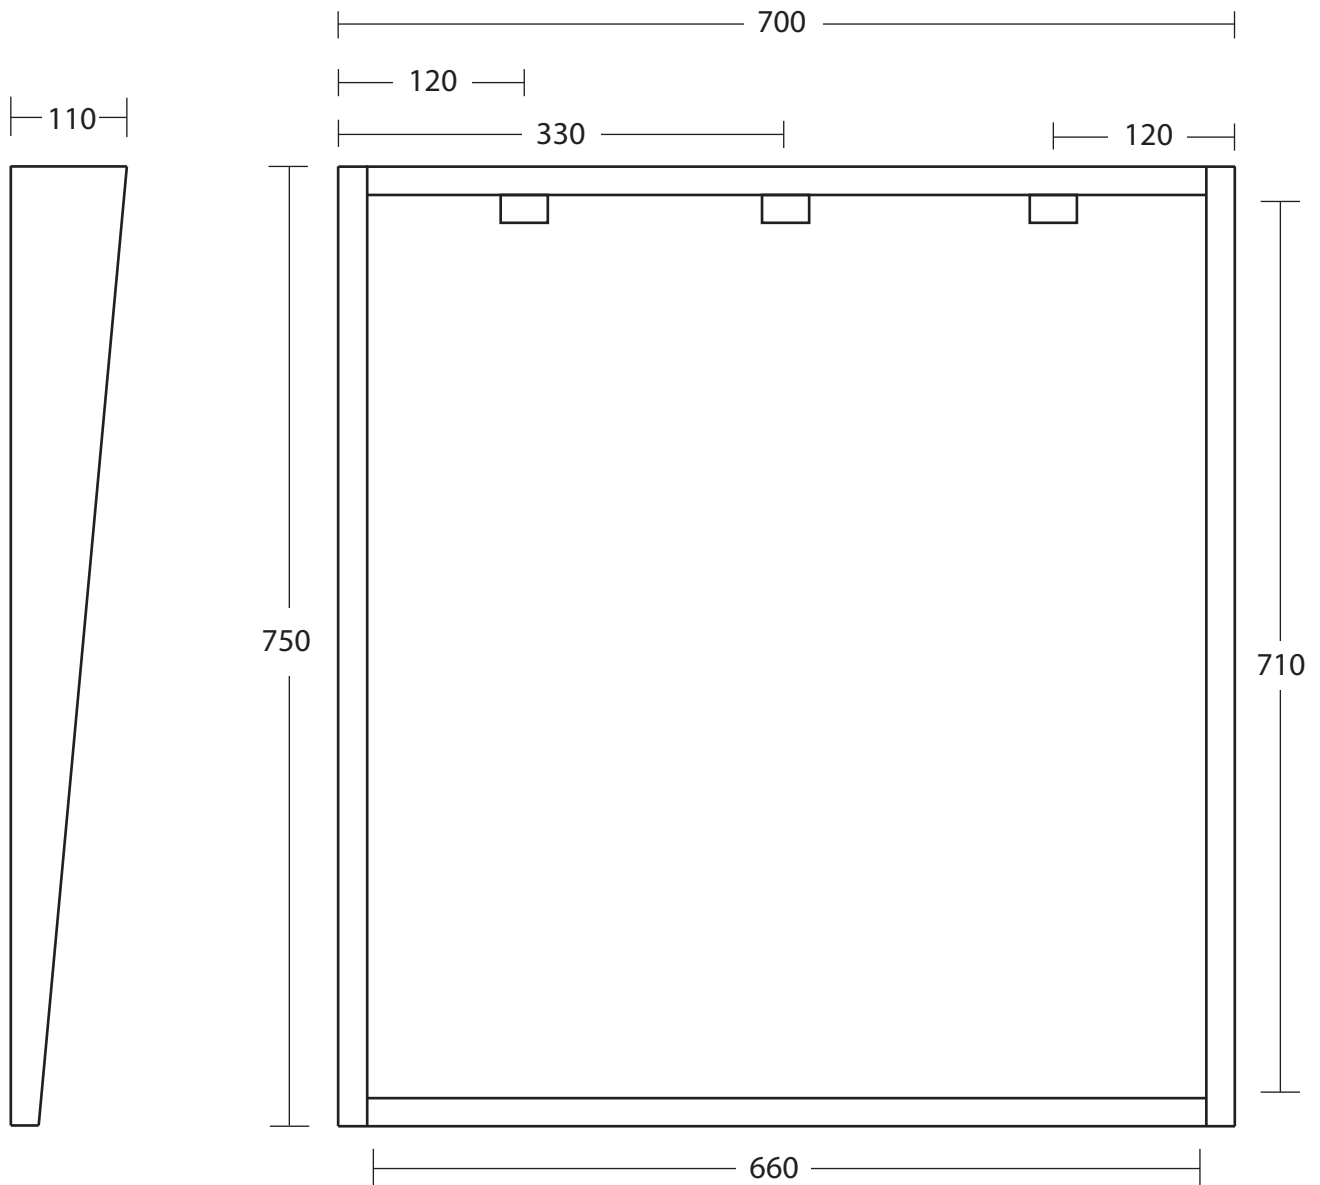

Furniture Collection	
Canterbury	Large Box Mirror with Lights

We recommend that all products are purchased with the assistance of a specialist bathroom retailer and always installed by an experienced installer who is a member of a recognized association. All sizes quoted are nominal: items may vary by plus or minus 2% against the figures quoted. When planning installations where dimensions are critical, it is essential that the space allowed for individual items is physically checked. Imperial Bathrooms can not be held liable for any costs associated with items not fitting in any given area. The contents of this statement are based on information correct at the time of publication. We reserve the right to make alterations and changes in product characteristics, fixing, packaging, operation etc at any time without notice.