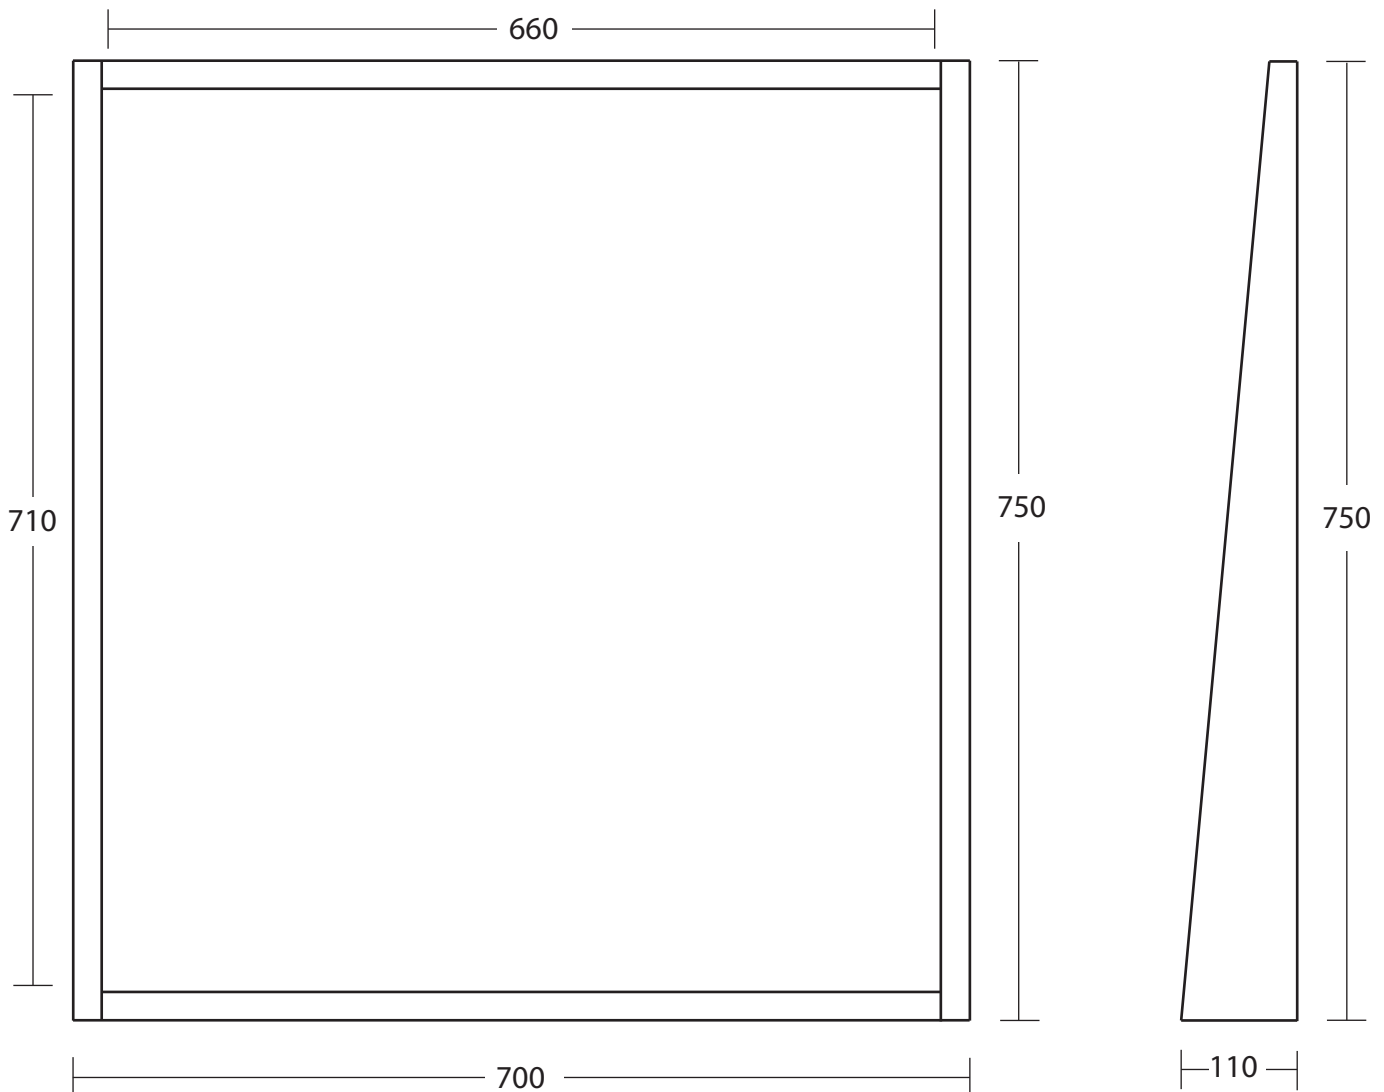

**Furniture Collection**

Canterbury

Large Box Mirror and shelf

We recommend that all products are purchased with the assistance of a specialist bathroom retailer and always installed by an experienced installer who is a member of a recognized association. All sizes quoted are nominal: items may vary by plus or minus 2% against the figures quoted. When planning installations where dimensions are critical, it is essential that the space allowed for individual items is physically checked. Imperial Bathrooms can not be held liable for any costs associated with items not fitting in any given area. The contents of this statement are based on information correct at the time of publication. We reserve the right to make alterations and changes in product characteristics, fixing, packaging, operation etc at any time without notice.