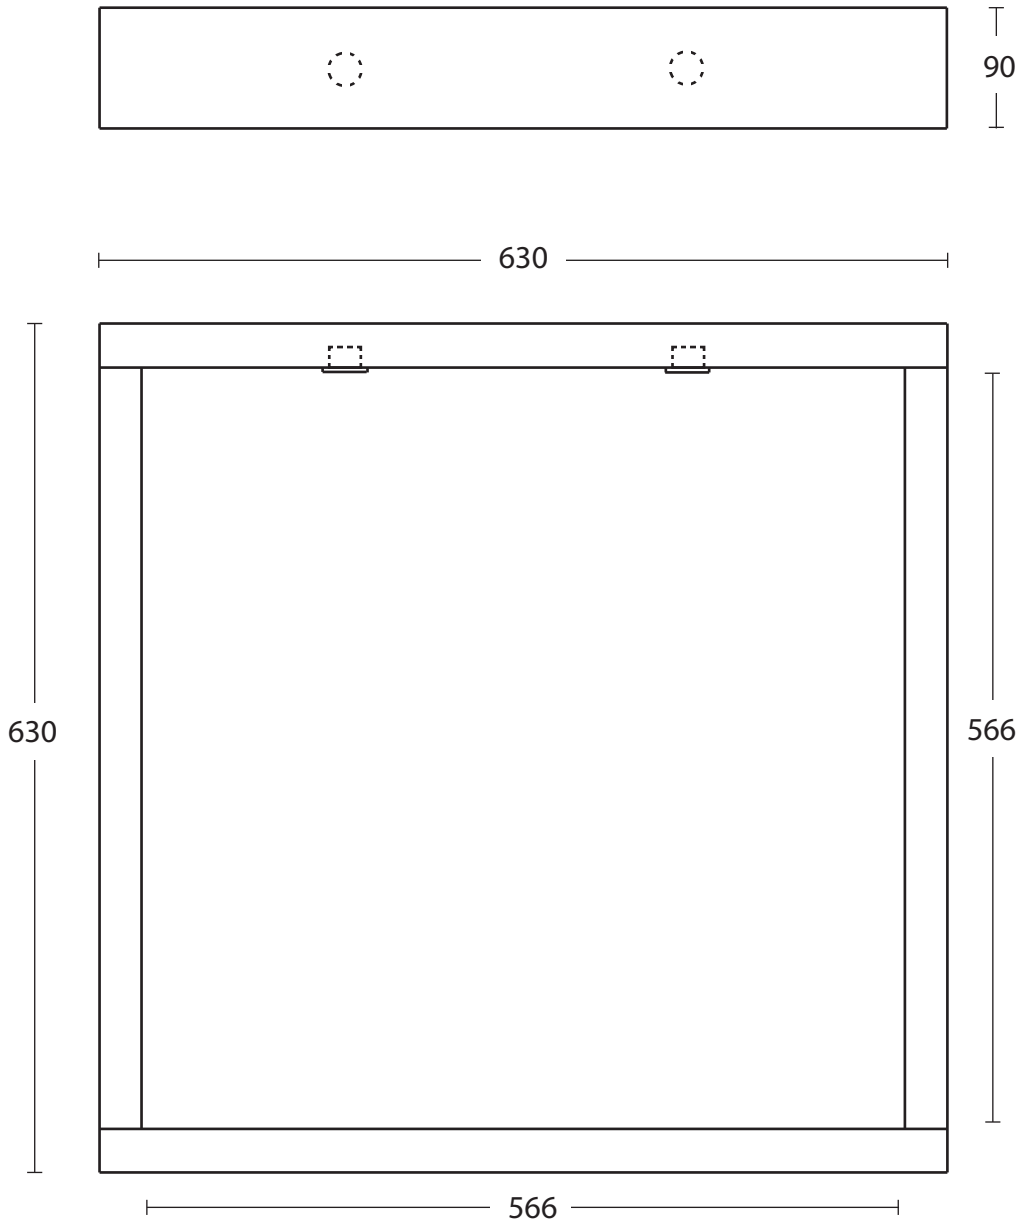

Furniture Collection	
Wall hung mirror	Small Box Mirror with Lights

We recommend that all products are purchased with the assistance of a specialist bathroom retailer and always installed by an experienced installer who is a member of a recognized association. All sizes quoted are nominal: items may vary by plus or minus 2% against the figures quoted. When planning installations where dimensions are critical, it is essential that the space allowed for individual items is physically checked. Imperial Bathrooms can not be held liable for any costs associated with items not fitting in any given area. The contents of this statement are based on information correct at the time of publication. We reserve the right to make alterations and changes in product characteristics, fixing, packaging, operation etc at any time without notice.