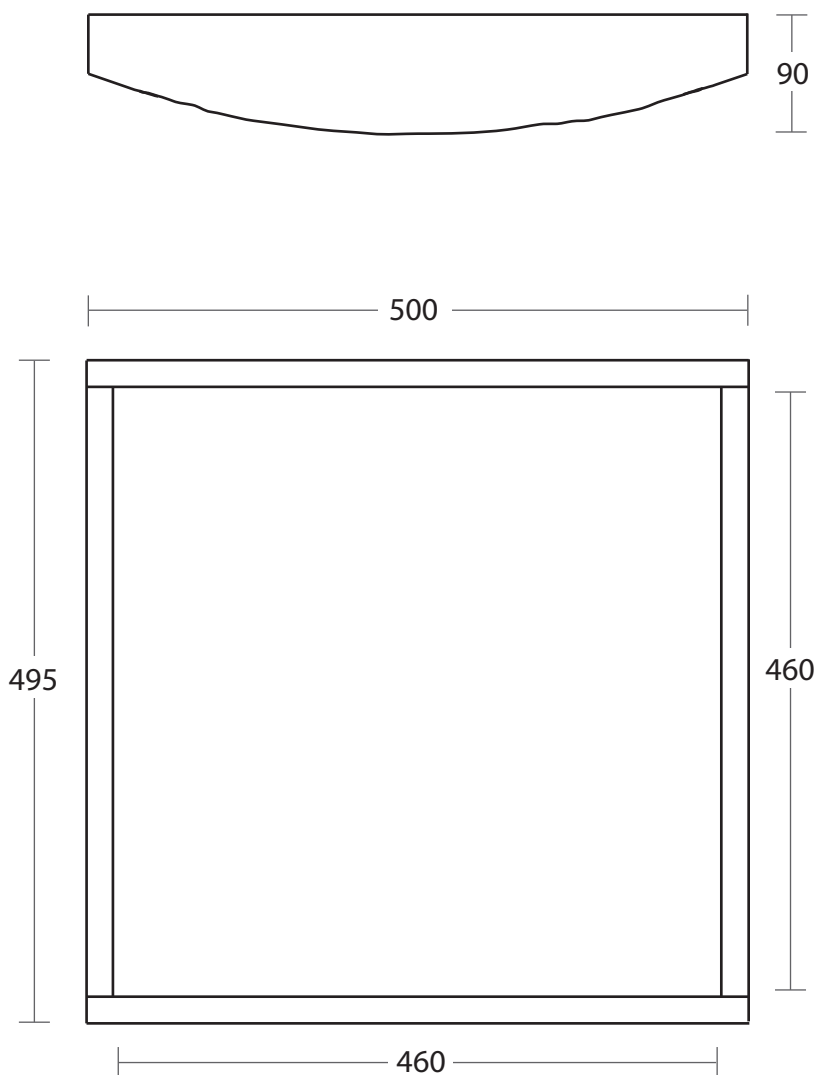

Furniture Collection	
Wall hung mirror	Verona Cloak Box Mirror

We recommend that all products are purchased with the assistance of a specialist bathroom retailer and always installed by an experienced installer who is a member of a recognized association. All sizes quoted are nominal: items may vary by plus or minus 2% against the figures quoted. When planning installations where dimensions are critical, it is essential that the space allowed for individual items is physically checked. Imperial Bathrooms can not be held liable for any costs associated with items not fitting in any given area. The contents of this statement are based on information correct at the time of publication. We reserve the right to make alterations and changes in product characteristics, fixing, packaging, operation etc at any time without notice.