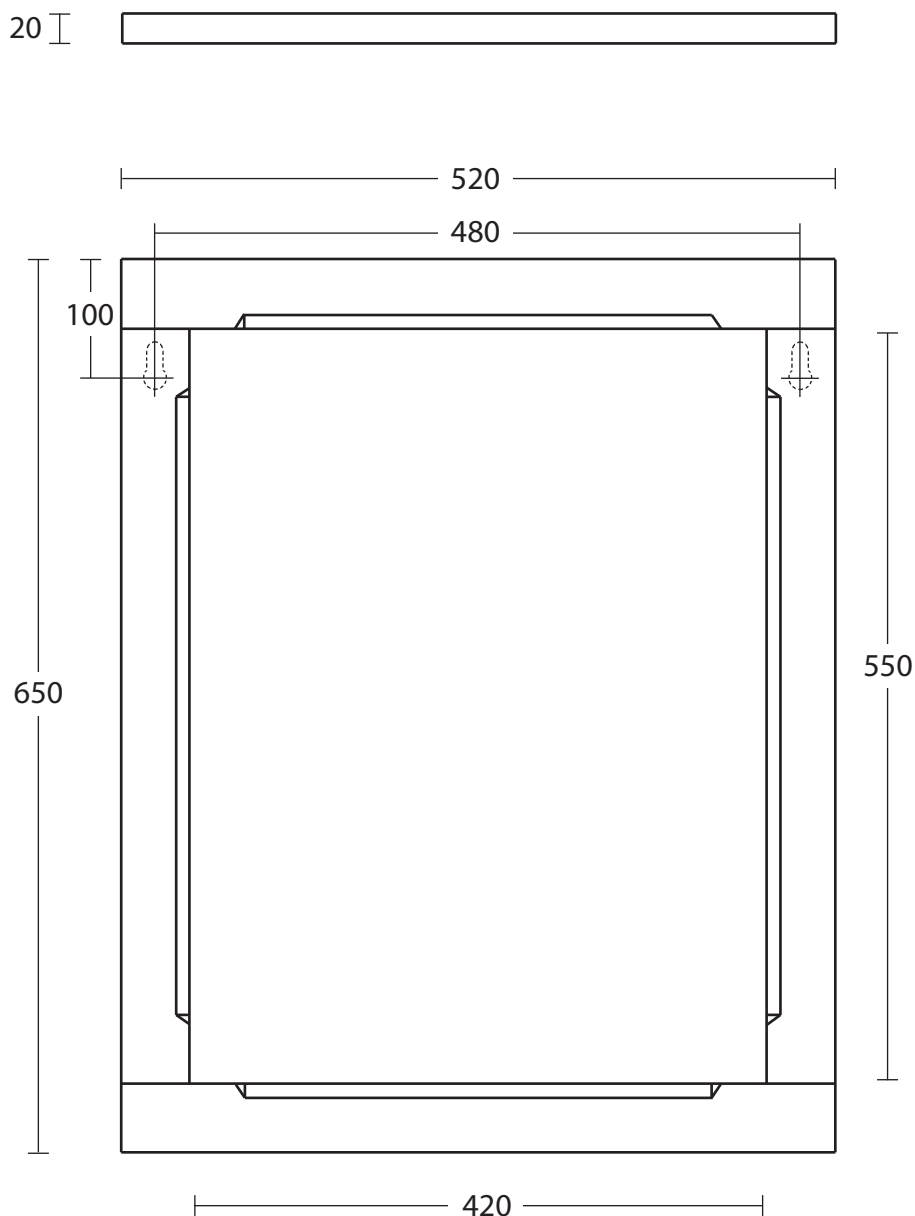

Furniture Collection

Wall hung mirror

Broadway Cloak mirror with internal chamfered edge

We recommend that all products are purchased with the assistance of a specialist bathroom retailer and always installed by an experienced installer who is a member of a recognized association. All sizes quoted are nominal: items may vary by plus or minus 2% against the figures quoted. When planning installations where dimensions are critical, it is essential that the space allowed for individual items is physically checked. Imperial Bathrooms can not be held liable for any costs associated with items not fitting in any given area. The contents of this statement are based on information correct at the time of publication. We reserve the right to make alterations and changes in product characteristics, fixing, packaging, operation etc at any time without notice.