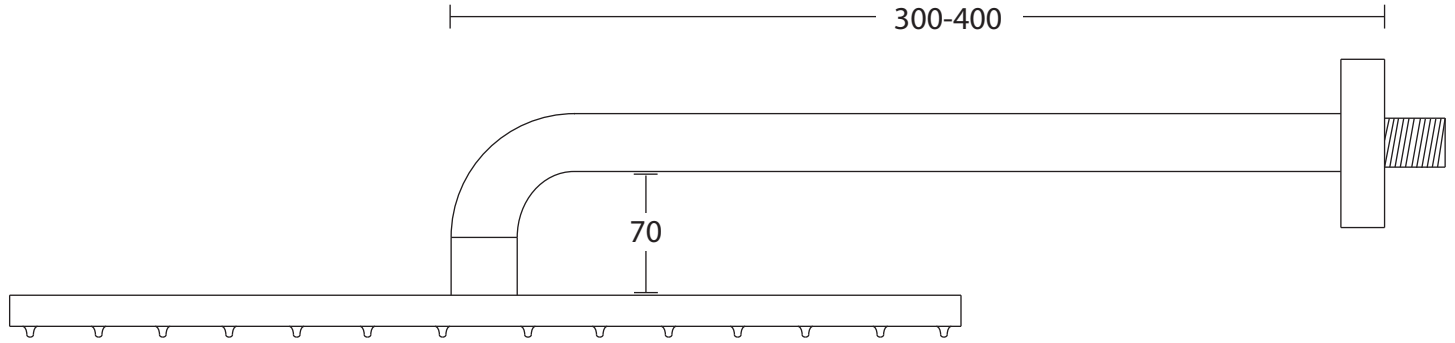

Brassware Collection

Modern Brass Swivel Anti Calc Shower Head (300mm/12")

We recommend that all products are purchased with the assistance of a specialist bathroom retailer and always installed by an experienced installer who is a member of a recognized association. All sizes quoted are nominal: items may vary by plus or minus 2% against the figures quoted. When planning installations where dimensions are critical, it is essential that the space allowed for individual items is physically checked. Imperial Bathrooms can not be held liable for any costs associated with items not fitting in any given area. The contents of this statement are based on information correct at the time of publication. We reserve the right to make alterations and changes in product characteristics, fixing, packaging, operation etc at any time without notice.