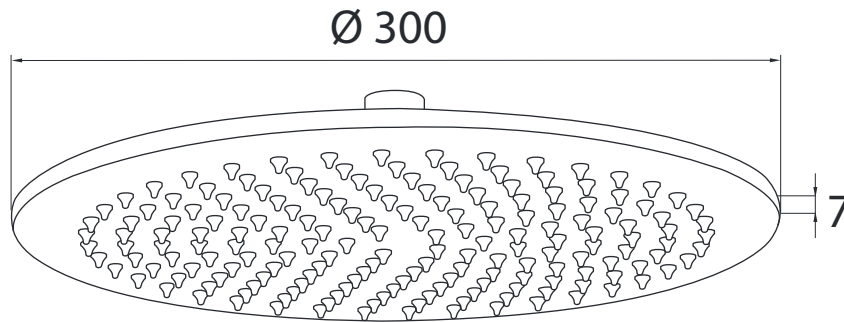

Brassware Collection

Modern Brass Swivel Anti Calc Shower Head (300mm/12")

We recommend that all products are purchased with the assistance of a specialist bathroom retailer and always installed by an experienced installer who is a member of a recognized association. All sizes quoted are nominal: items may vary by plus or minus 2% against the figures quoted. When planning installations where dimensions are critical, it is essential that the space allowed for individual items is physically checked. Imperial Bathrooms can not be held liable for any costs associated with items not fitting in any given area. The contents of this statement are based on information correct at the time of publication. We reserve the right to make alterations and changes in product characteristics, fixing, packaging, operation etc at any time without notice.