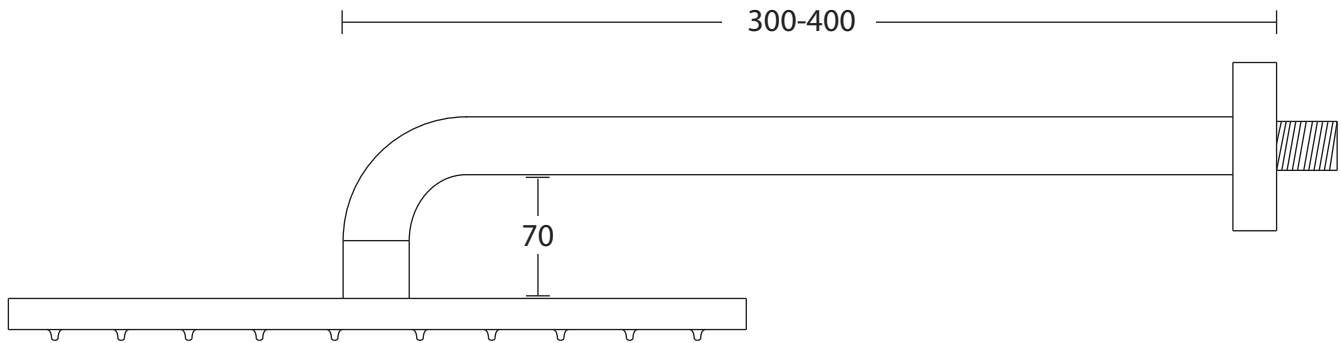

Brassware Collection**Modern Brass Swivel Anti Calc Shower Head (200mm/8")**

We recommend that all products are purchased with the assistance of a specialist bathroom retailer and always installed by an experienced installer who is a member of a recognized association. All sizes quoted are nominal: items may vary by plus or minus 2% against the figures quoted. When planning installations where dimensions are critical, it is essential that the space allowed for individual items is physically checked. Imperial Bathrooms can not be held liable for any costs associated with items not fitting in any given area. The contents of this statement are based on information correct at the time of publication. We reserve the right to make alterations and changes in product characteristics, fixing, packaging, operation etc at any time without notice.