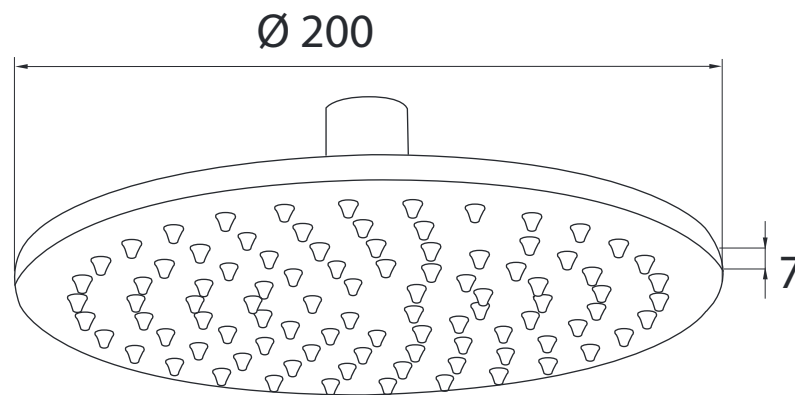

Brassware Collection**Modern Brass Swivel Anti Calc Shower Head (200mm/8")**

We recommend that all products are purchased with the assistance of a specialist bathroom retailer and always installed by an experienced installer who is a member of a recognized association. All sizes quoted are nominal: items may vary by plus or minus 2% against the figures quoted. When planning installations where dimensions are critical, it is essential that the space allowed for individual items is physically checked. Imperial Bathrooms can not be held liable for any costs associated with items not fitting in any given area. The contents of this statement are based on information correct at the time of publication. We reserve the right to make alterations and changes in product characteristics, fixing, packaging, operation etc at any time without notice.