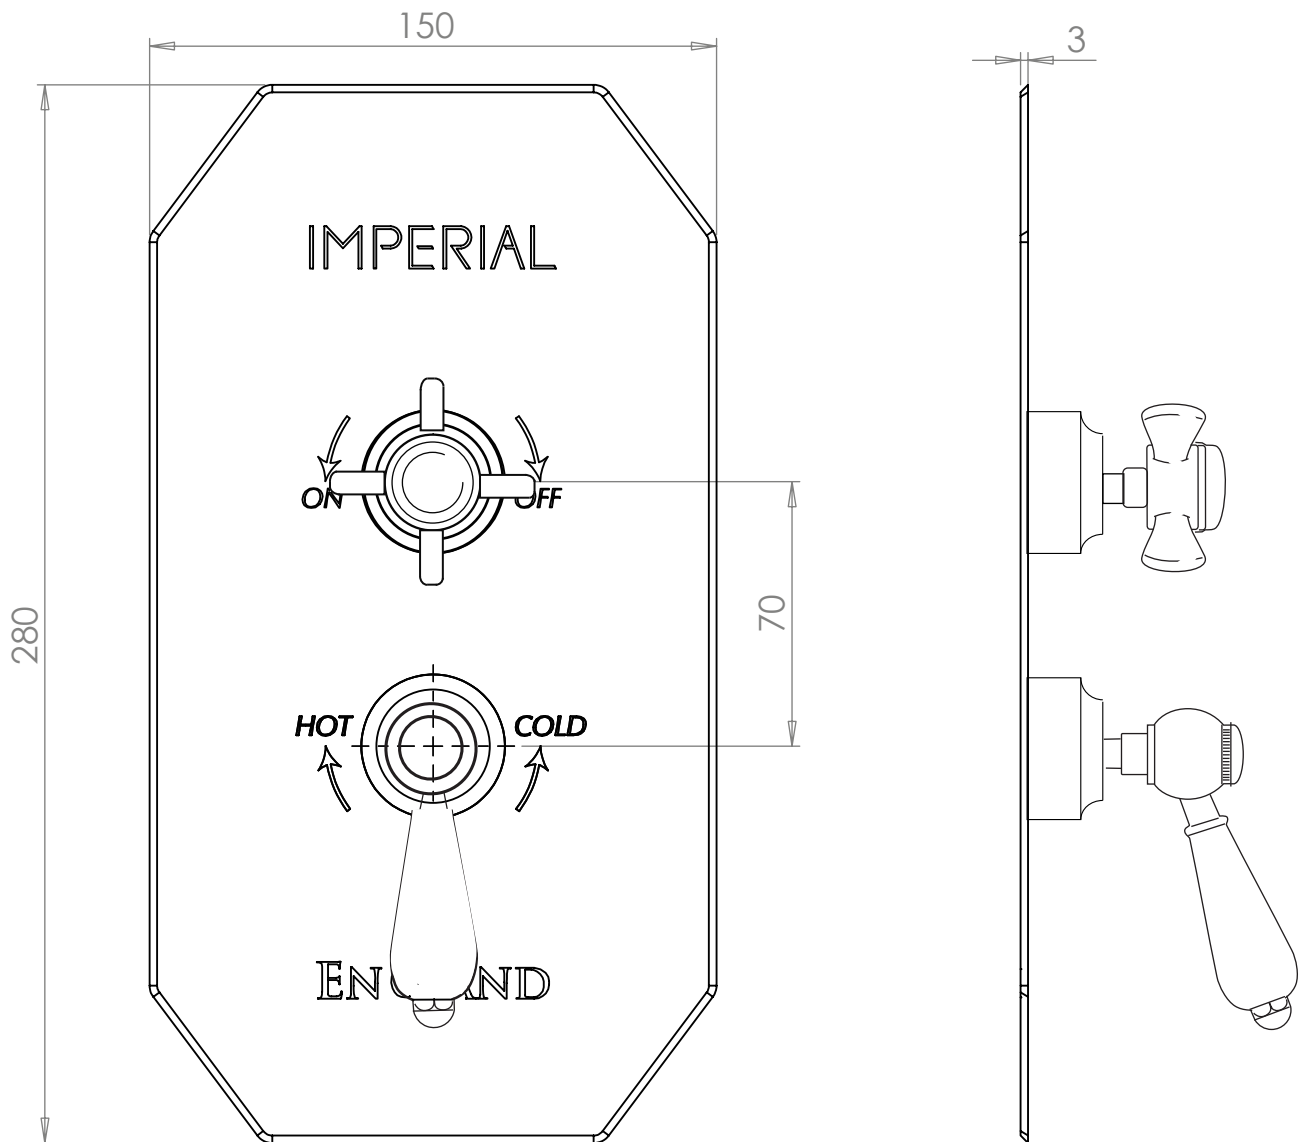

Shower Collection	
Shower Plates	Cambridge Plate_Edwardian Headwork

We recommend that all products are purchased with the assistance of a specialist bathroom retailer and always installed by an experienced installer who is a member of a recognized association. All sizes quoted are nominal: items may vary by plus minus 2% against the figures quoted. When planning installations where dimensions are critical, it is essential that the space allowed for individual items is physically checked. Imperial Bathrooms cannot be held liable for any costs associated with item not fitting in any given area. The contents of this statement are based on information correct at the time of publication. We reserve the right to make alterations and changes in product characteristics, fixing, packaging, operation etc. at any time without notice.