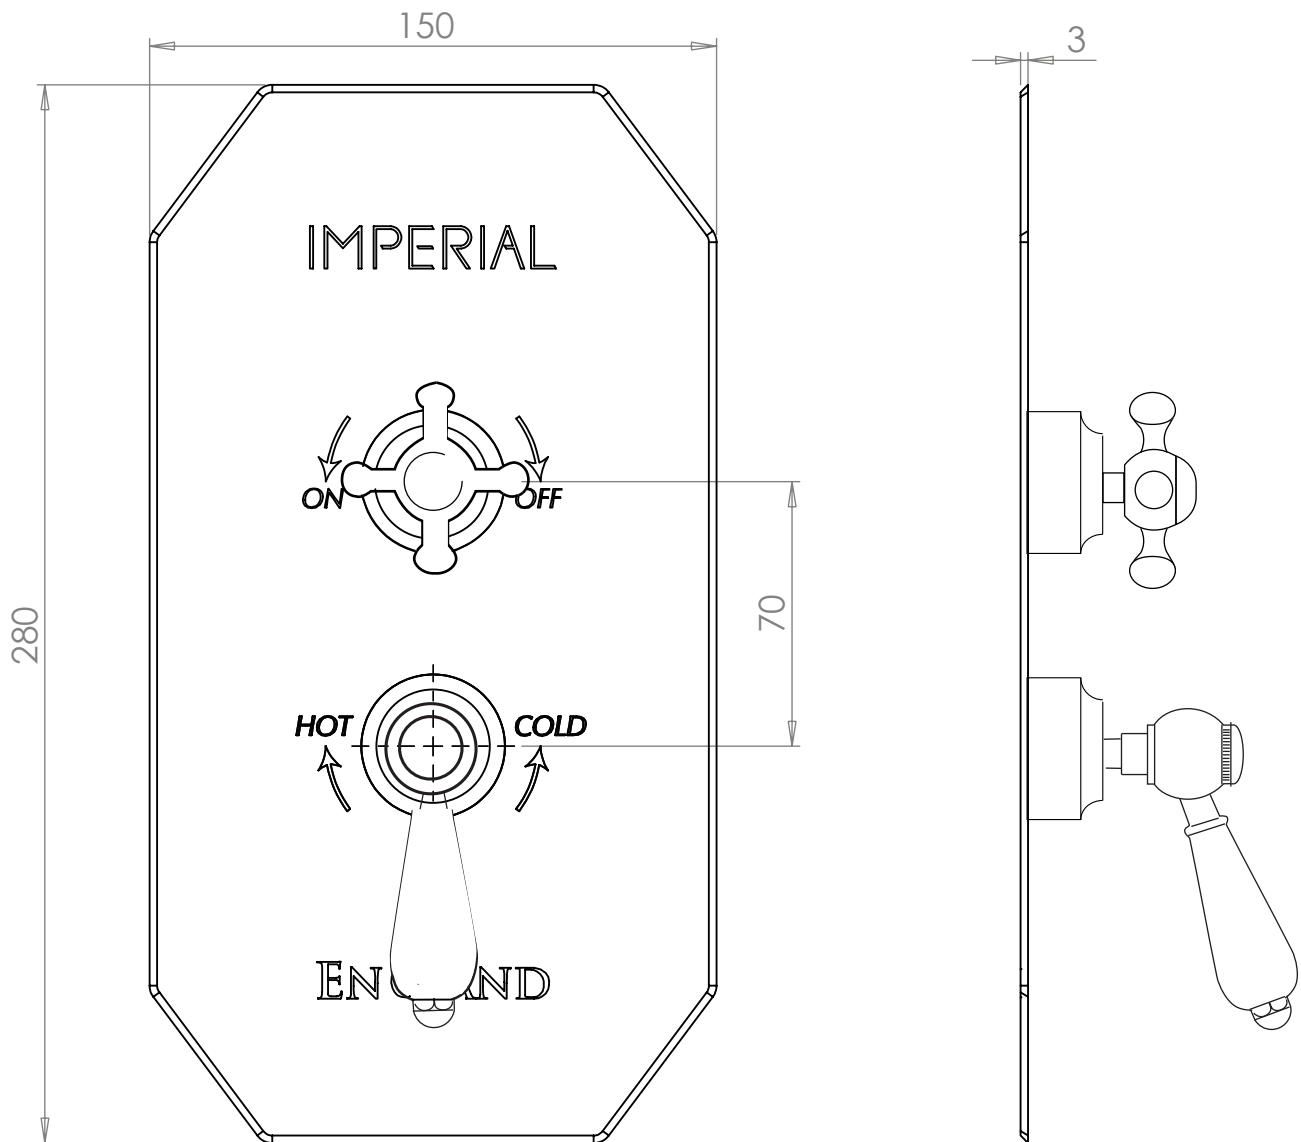

Shower Collection	
Shower Plates	Cambridge Plate_Westminster Headwork

We recommend that all products are purchased with the assistance of a specialist bathroom retailer and always installed by an experienced installer who is a member of a recognized association. All sizes quoted are nominal: items may vary by plus minus 2% against the figures quoted. When planning installations where dimensions are critical, it is essential that the space allowed for individual items is physically checked. Imperial Bathrooms cannot be held liable for any costs associated with item not fitting in any given area. The contents of this statement are based on information correct at the time of publication. We reserve the right to make alterations and changes in product characteristics, fixing, packaging, operation etc. at any time without notice.