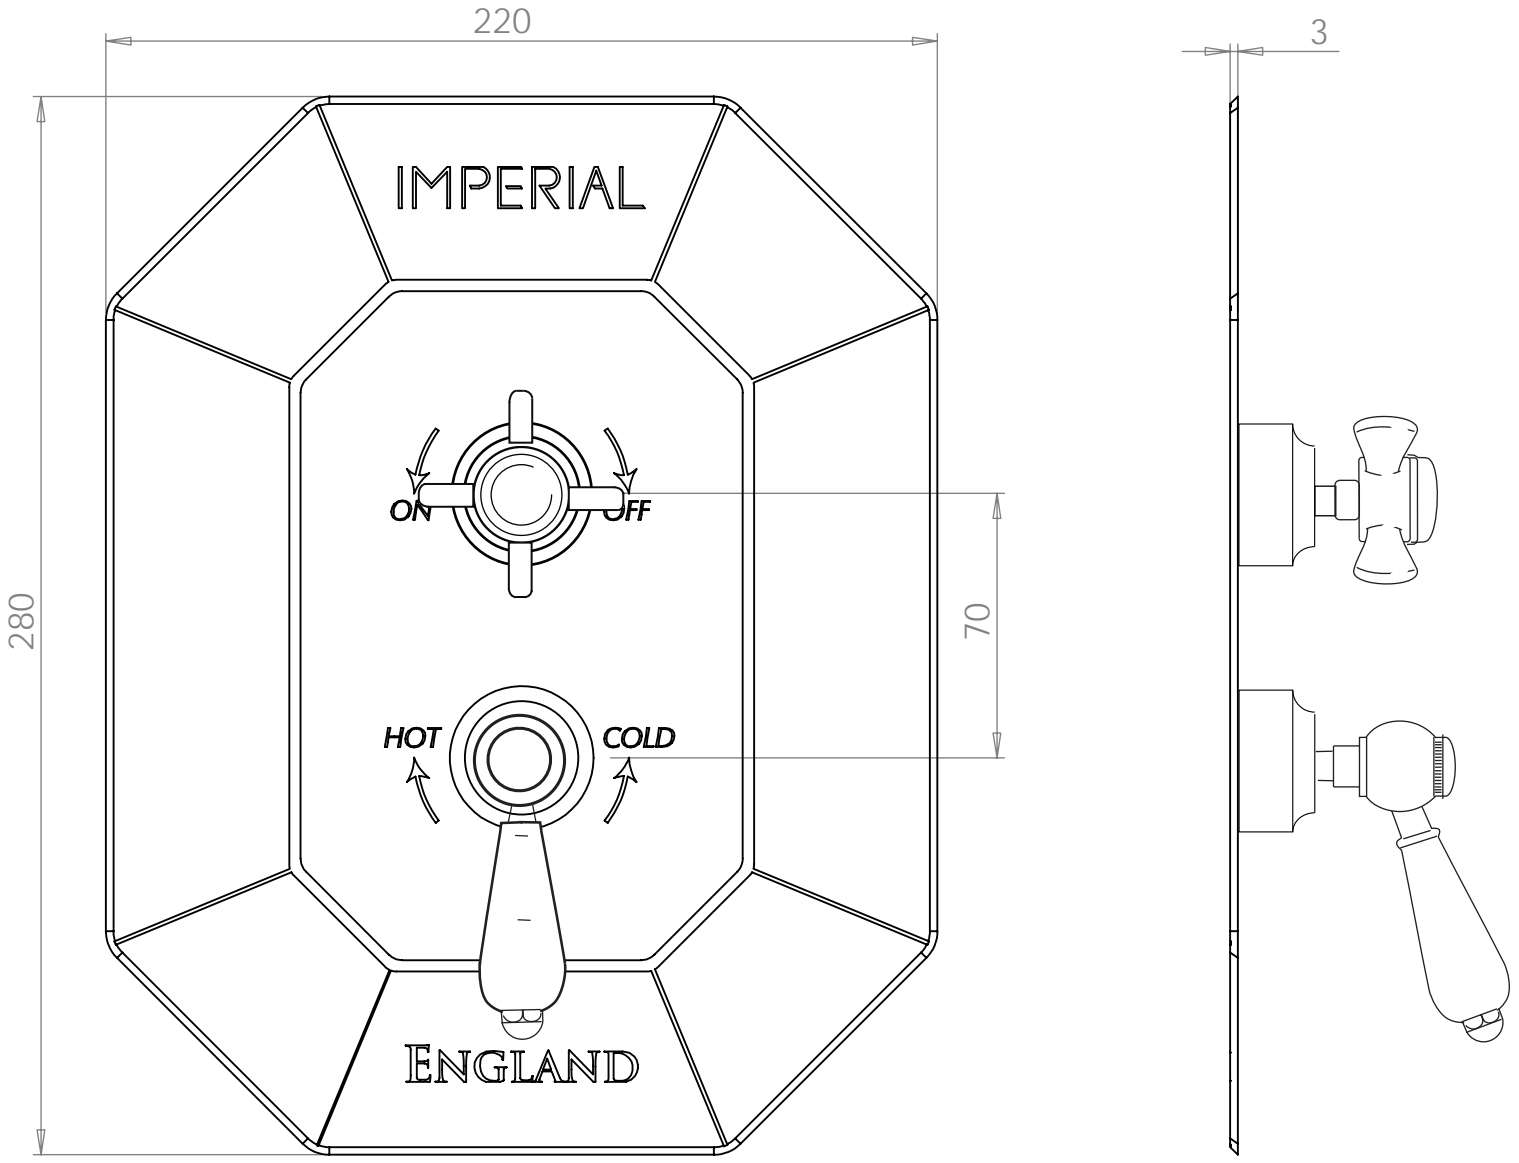

Shower Collection

Shower Plates	Deco Plate_Edwardian Headwork
---------------	-------------------------------

We recommend that all products are purchased with the assistance of a specialist bathroom retailer and always installed by an experienced installer who is a member of a recognized association. All sizes quoted are nominal: items may vary by plus minus 2% against the figures quoted. When planning installations where dimensions are critical, it is essential that the space allowed for individual items is physically checked. Imperial Bathrooms cannot be held liable for any costs associated with item not fitting in any given area. The contents of this statement are based on information correct at the time of publication. We reserve the right to make alterations and changes in product characteristics, fixing, packaging, operation etc. at any time without notice.