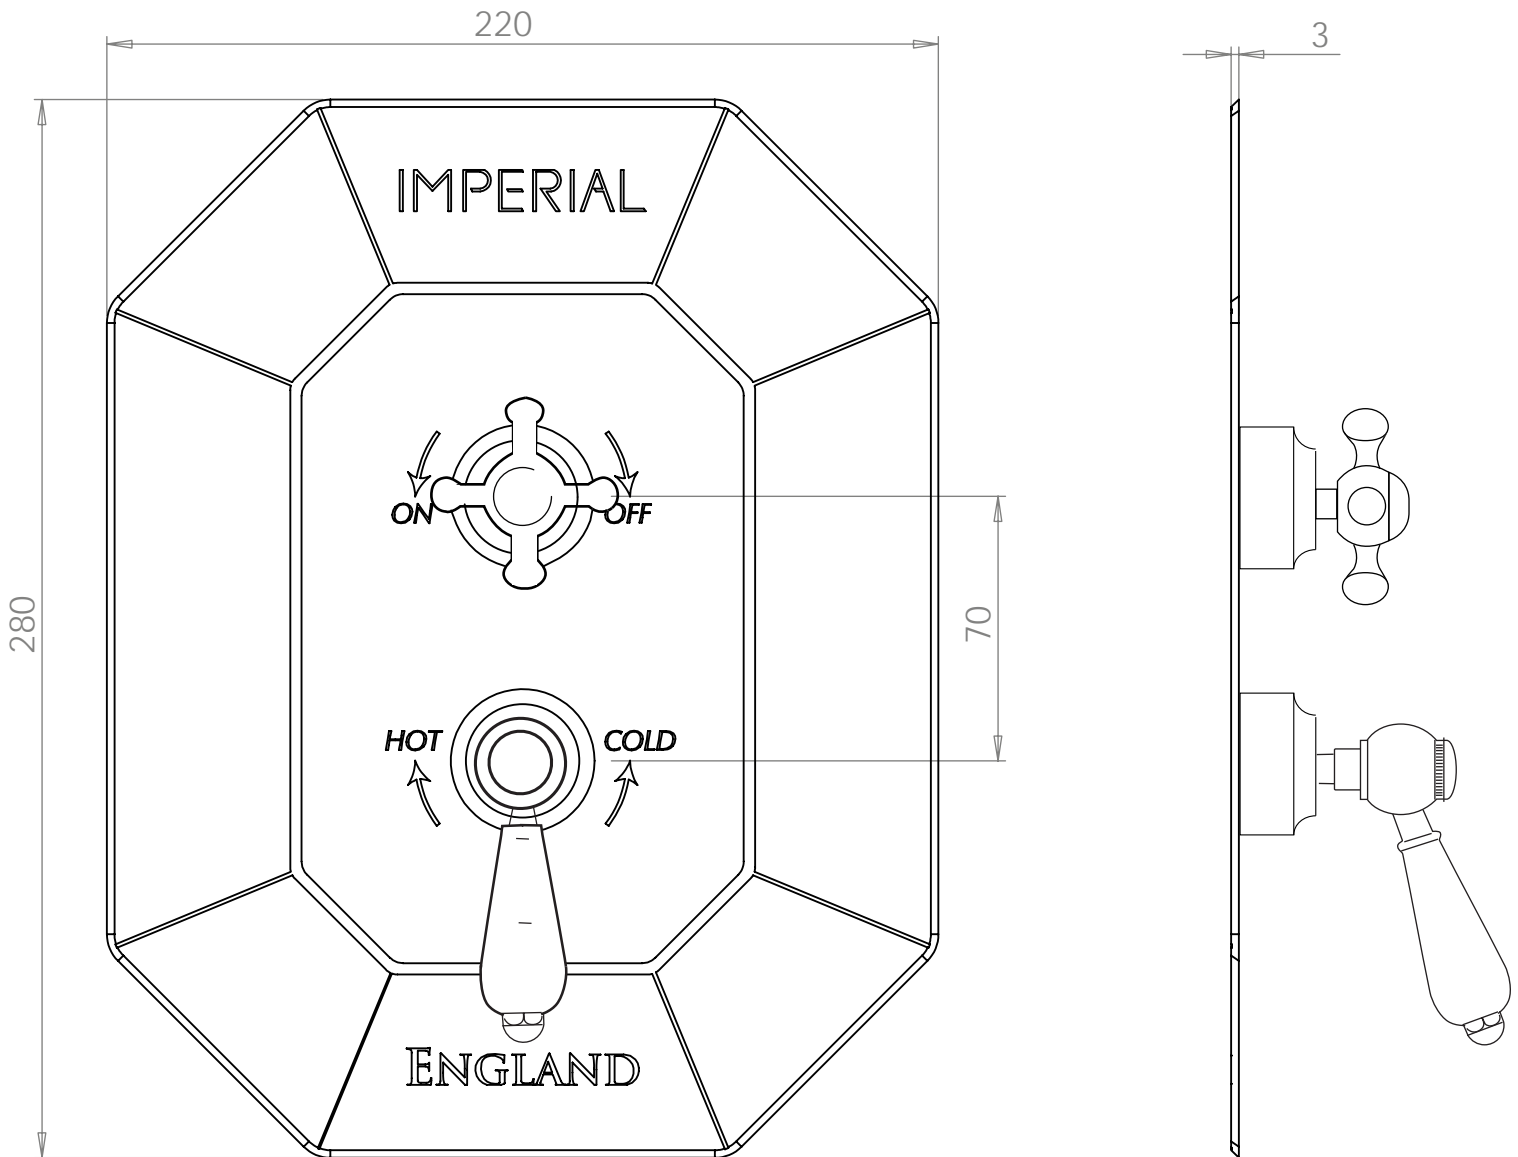

Shower Collection	
Shower Plates	Deco Plate_Westminster Headwork

We recommend that all products are purchased with the assistance of a specialist bathroom retailer and always installed by an experienced installer who is a member of a recognized association. All sizes quoted are nominal: items may vary by plus minus 2% against the figures quoted. When planning installations where dimensions are critical, it is essential that the space allowed for individual items is physically checked. Imperial Bathrooms cannot be held liable for any costs associated with item not fitting in any given area. The contents of this statement are based on information correct at the time of publication. We reserve the right to make alterations and changes in product characteristics, fixing, packaging, operation etc. at any time without notice.