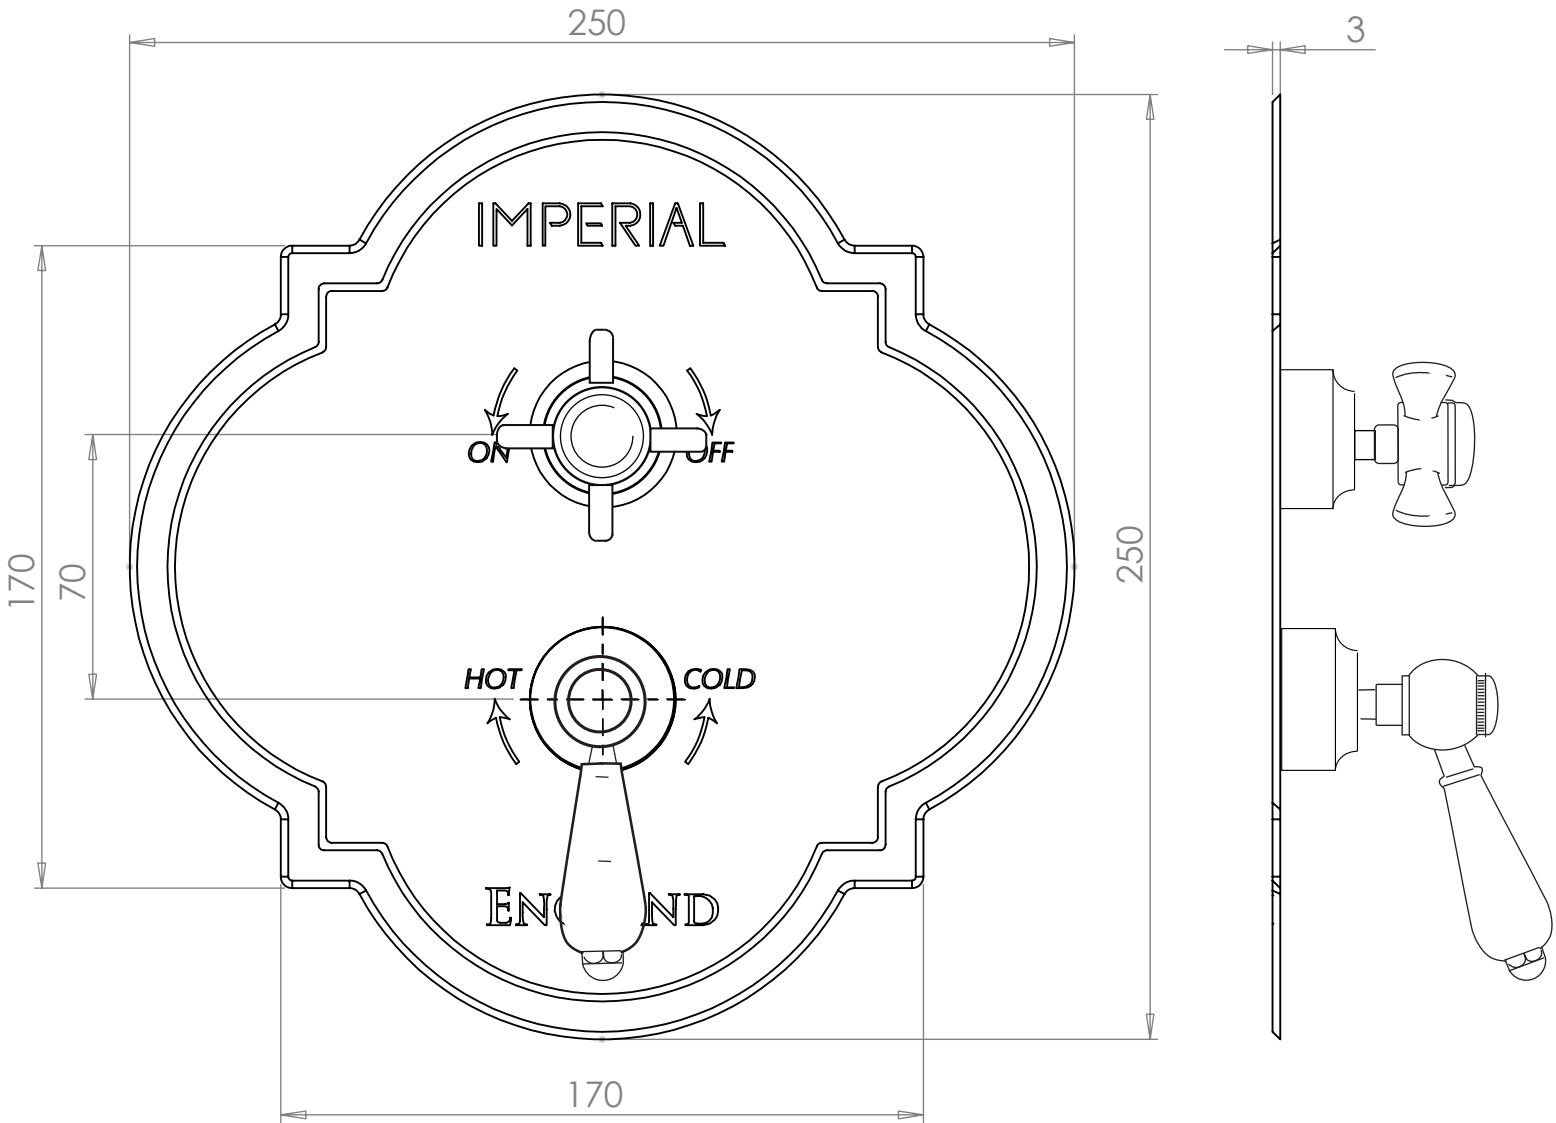

Shower Collection	
Shower Plates	Firenze Plate_Edwardian Headwork

We recommend that all products are purchased with the assistance of a specialist bathroom retailer and always installed by an experienced installer who is a member of a recognized association. All sizes quoted are nominal: items may vary by plus minus 2% against the figures quoted. When planning installations where dimensions are critical, it is essential that the space allowed for individual items is physically checked. Imperial Bathrooms cannot be held liable for any costs associated with item not fitting in any given area. The contents of this statement are based on information correct at the time of publication. We reserve the right to make alterations and changes in product characteristics, fixing, packaging, operation etc. at any time without notice.