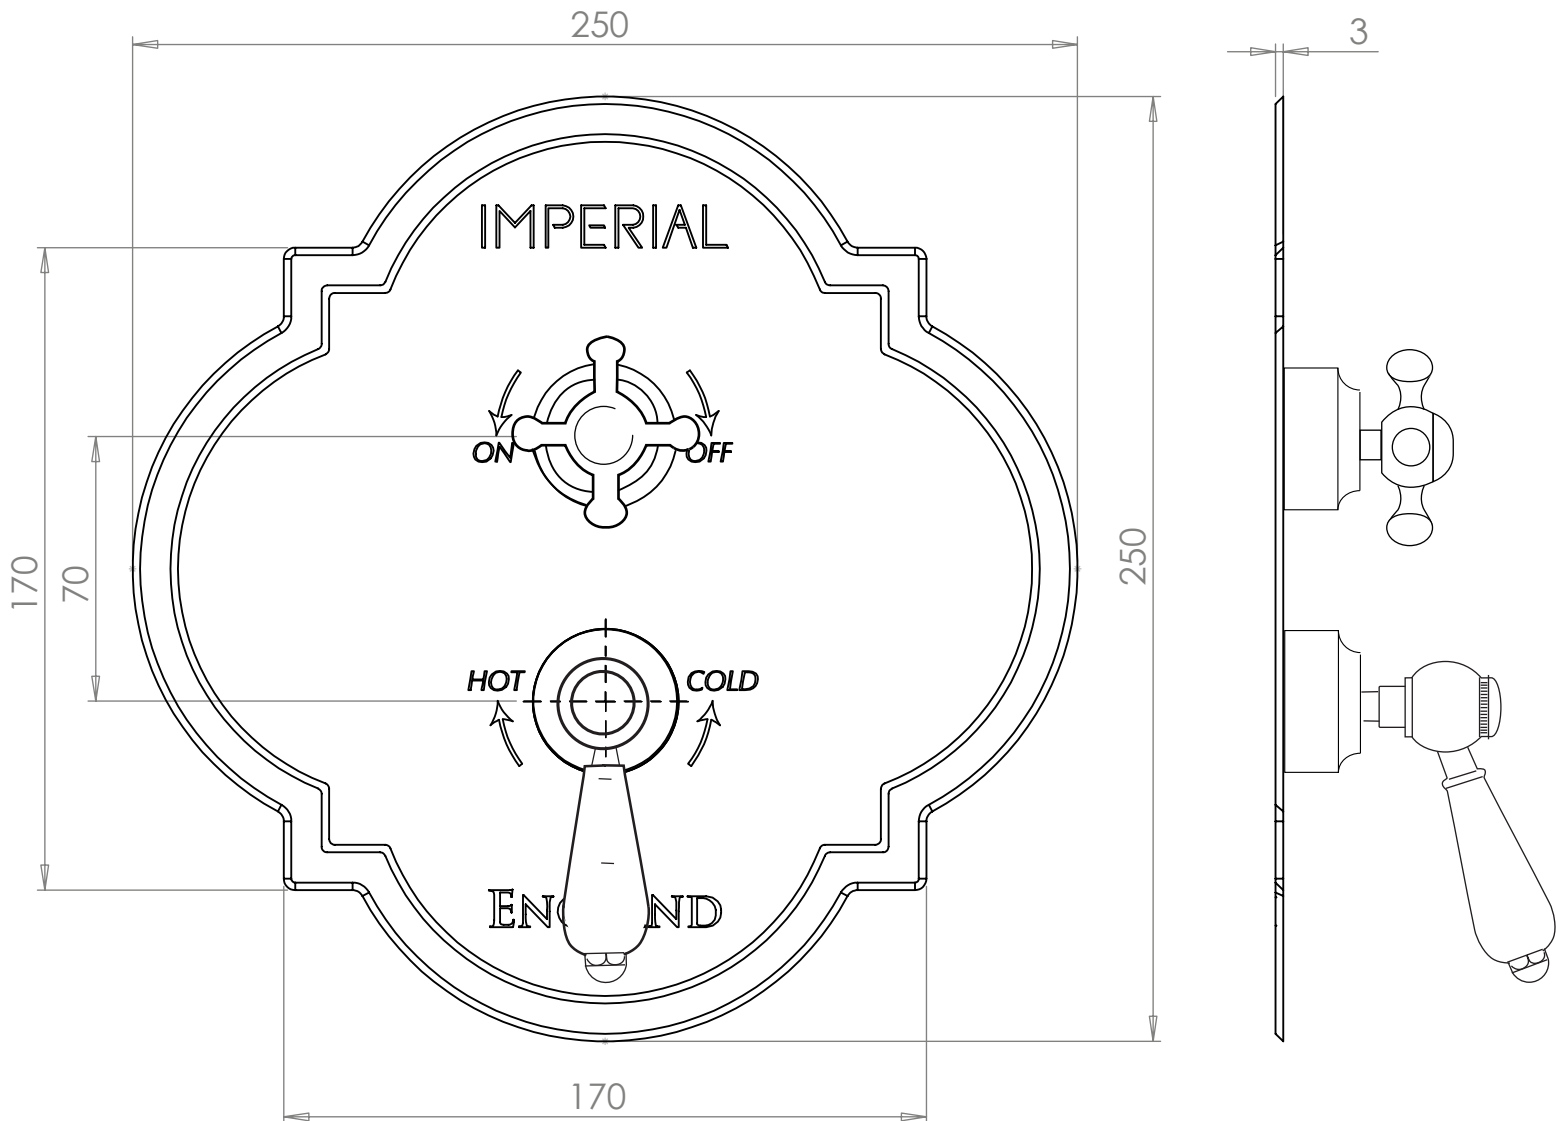

Shower Collection	
Shower Plates	Firenze Plate_Westminster Headwork

We recommend that all products are purchased with the assistance of a specialist bathroom retailer and always installed by an experienced installer who is a member of a recognized association. All sizes quoted are nominal: items may vary by plus minus 2% against the figures quoted. When planning installations where dimensions are critical, it is essential that the space allowed for individual items is physically checked. Imperial Bathrooms cannot be held liable for any costs associated with item not fitting in any given area. The contents of this statement are based on information correct at the time of publication. We reserve the right to make alterations and changes in product characteristics, fixing, packaging, operation etc. at any time without notice.