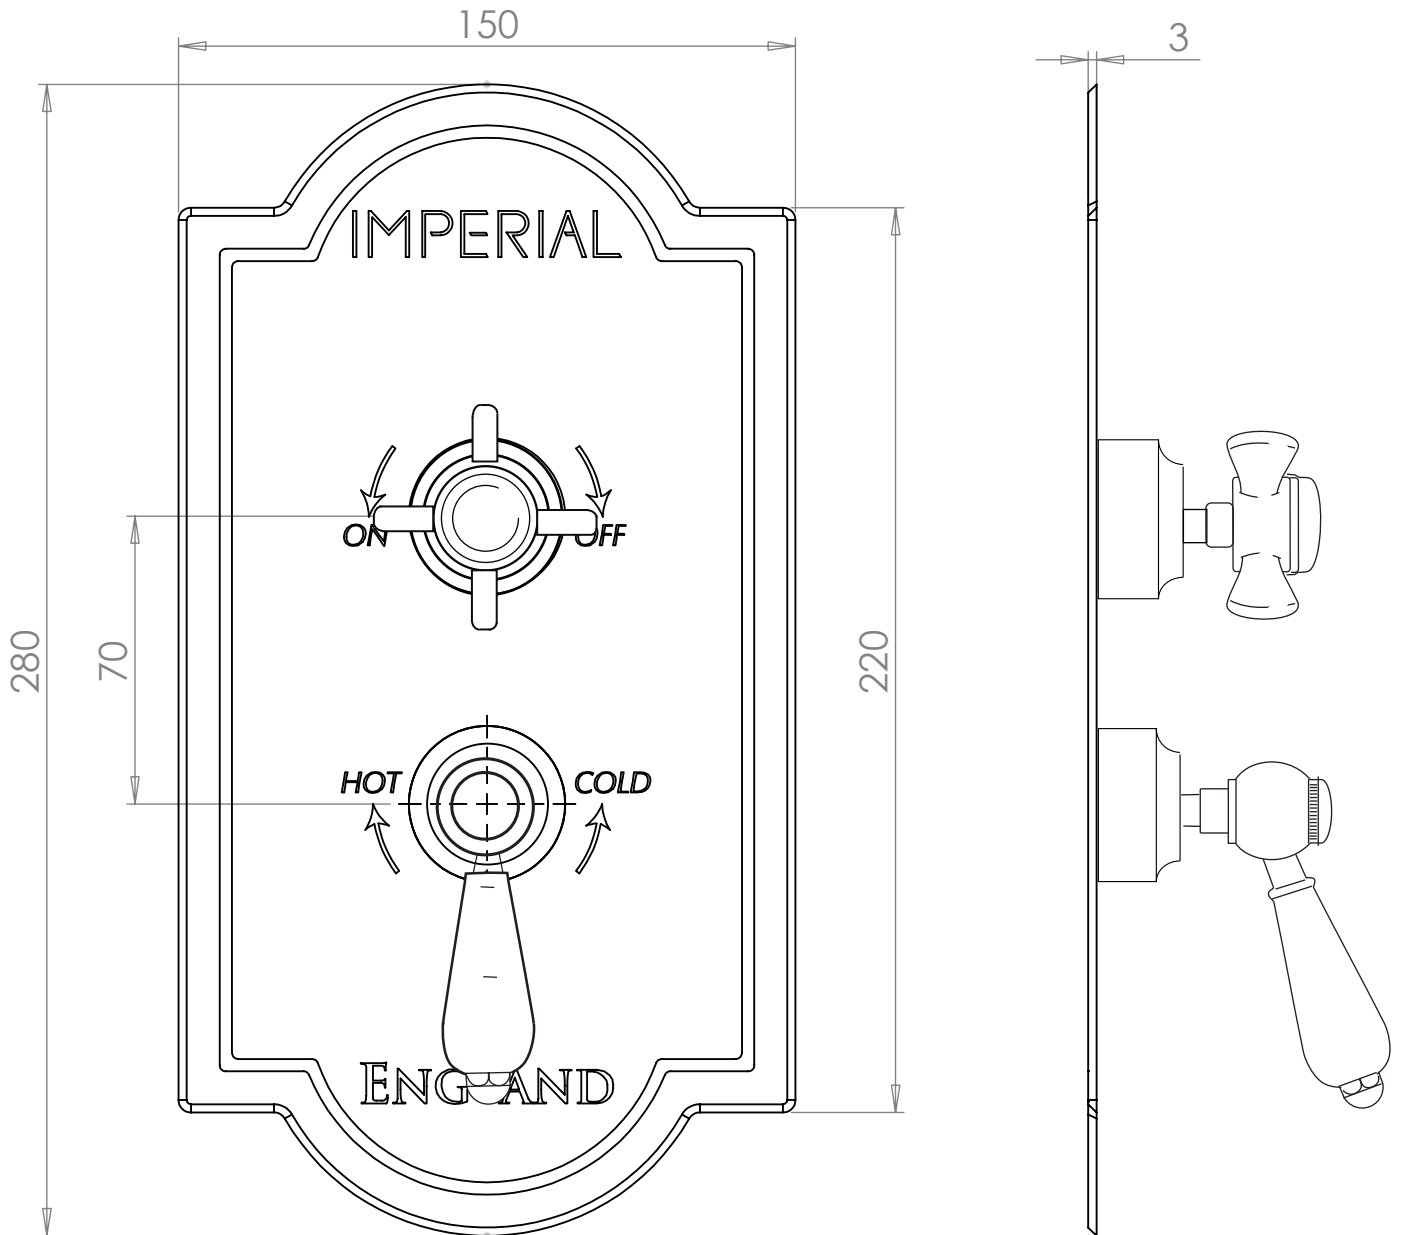

Shower Collection	
Shower Plates	Oxford Plate_Edwardian Headwork

We recommend that all products are purchased with the assistance of a specialist bathroom retailer and always installed by an experienced installer who is a member of a recognized association. All sizes quoted are nominal: items may vary by plus minus 2% against the figures quoted. When planning installations where dimensions are critical, it is essential that the space allowed for individual items is physically checked. Imperial Bathrooms cannot be held liable for any costs associated with item not fitting in any given area. The contents of this statement are based on information correct at the time of publication. We reserve the right to make alterations and changes in product characteristics, fixing, packaging, operation etc. at any time without notice.