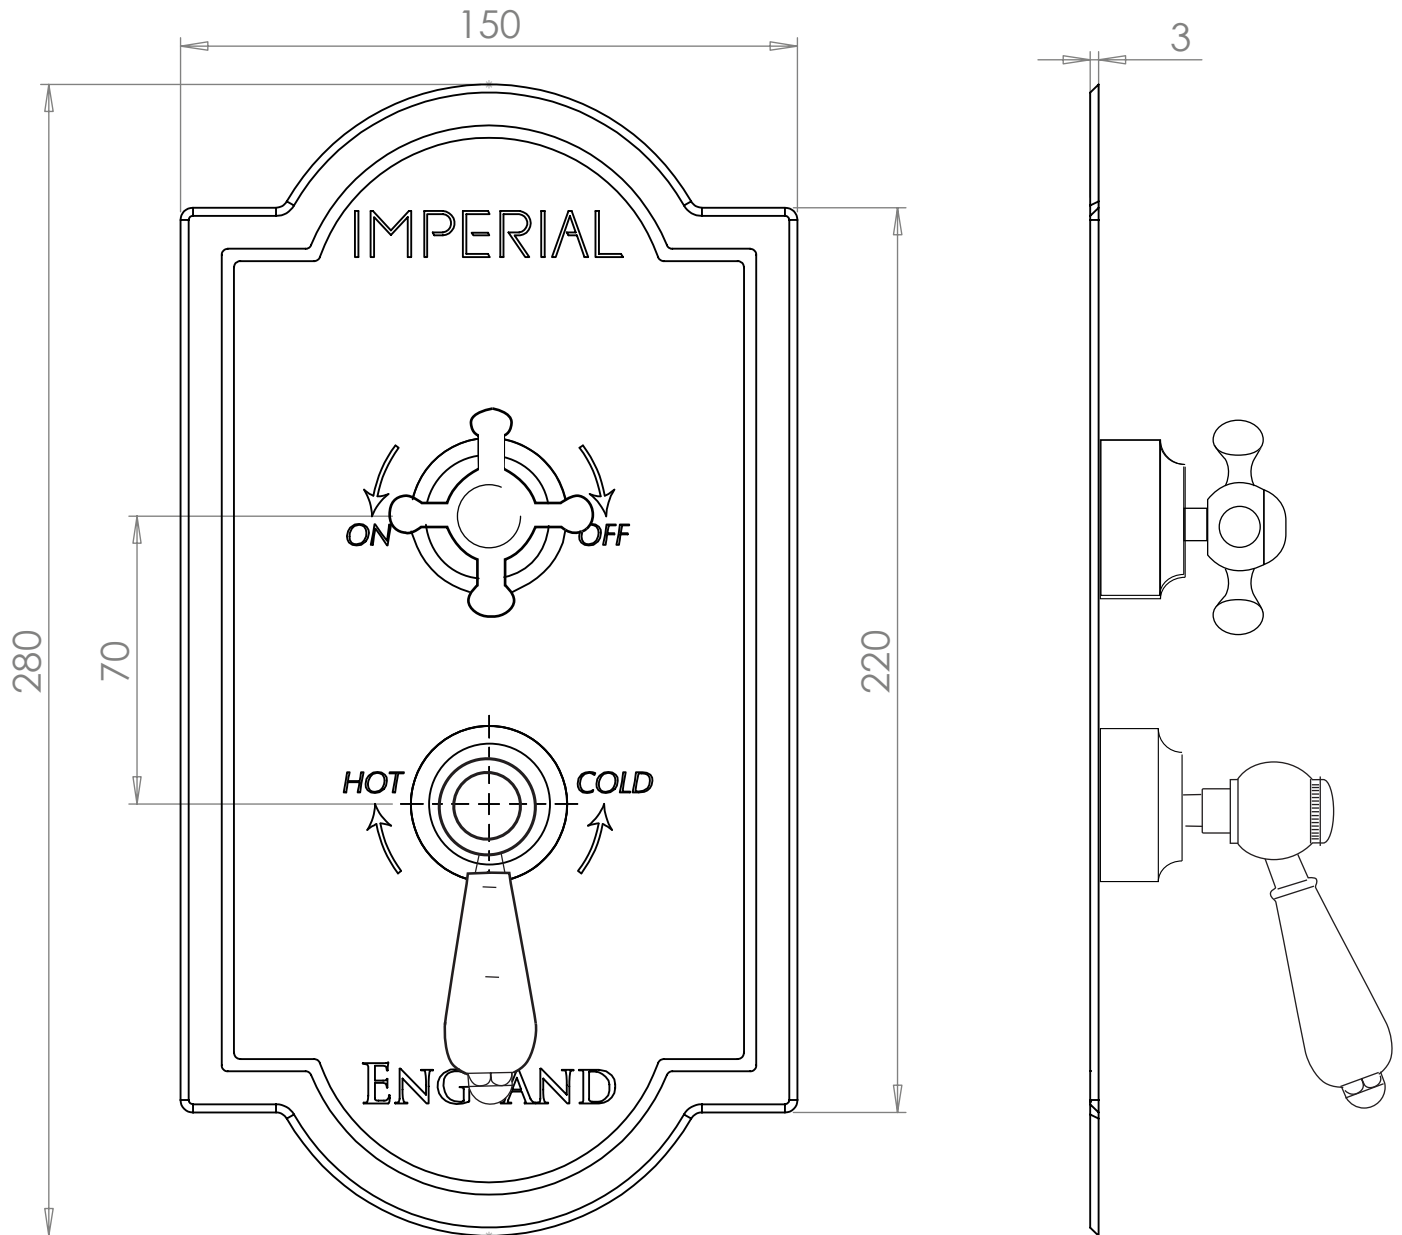

Shower Collection	
Shower Plates	Oxford Plate_Westminster Headwork

We recommend that all products are purchased with the assistance of a specialist bathroom retailer and always installed by an experienced installer who is a member of a recognized association. All sizes quoted are nominal: items may vary by plus minus 2% against the figures quoted. When planning installations where dimensions are critical, it is essential that the space allowed for individual items is physically checked. Imperial Bathrooms cannot be held liable for any costs associated with item not fitting in any given area. The contents of this statement are based on information correct at the time of publication. We reserve the right to make alterations and changes in product characteristics, fixing, packaging, operation etc. at any time without notice.