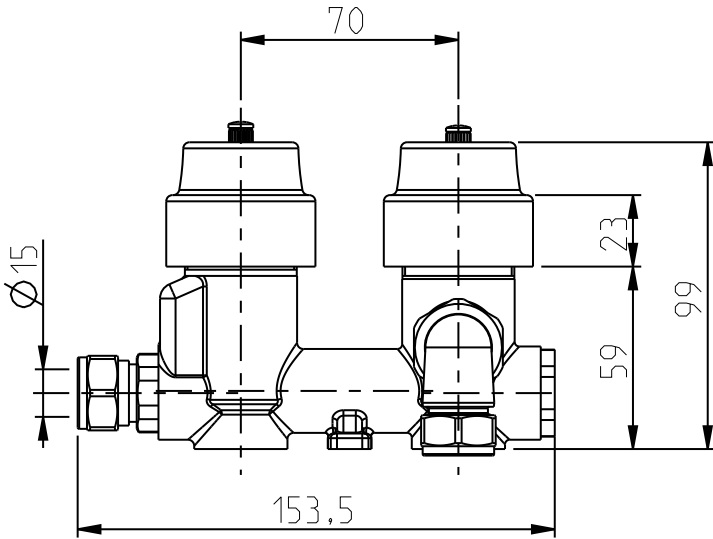

Shower Collection

Shower Valves	Concealed Dual Control Shower Valve

We recommend that all products are purchased with the assistance of a specialist bathroom retailer and always installed by an experienced installer who is a member of a recognized association. All sizes quoted are nominal: items may vary by plus or minus 2% against the figures quoted. When planning installations where dimensions are critical, it is essential that the space allowed for individual items is physically checked. Imperial Bathrooms can not be held liable for any costs associated with items not fitting in any given area. The contents of this statement are based on information correct at the time of publication. We reserve the right to make alterations and changes in product characteristics, fixing, packaging, operation etc at any time without notice.

For further information on fitting guidelines, Terms and Conditions and Warrantee details, please refer to the back of the 2008 Design Guide or contact Imperial's Customer Service team on 0870 60 61 62 3 or sales@imperial-bathrooms.co.uk