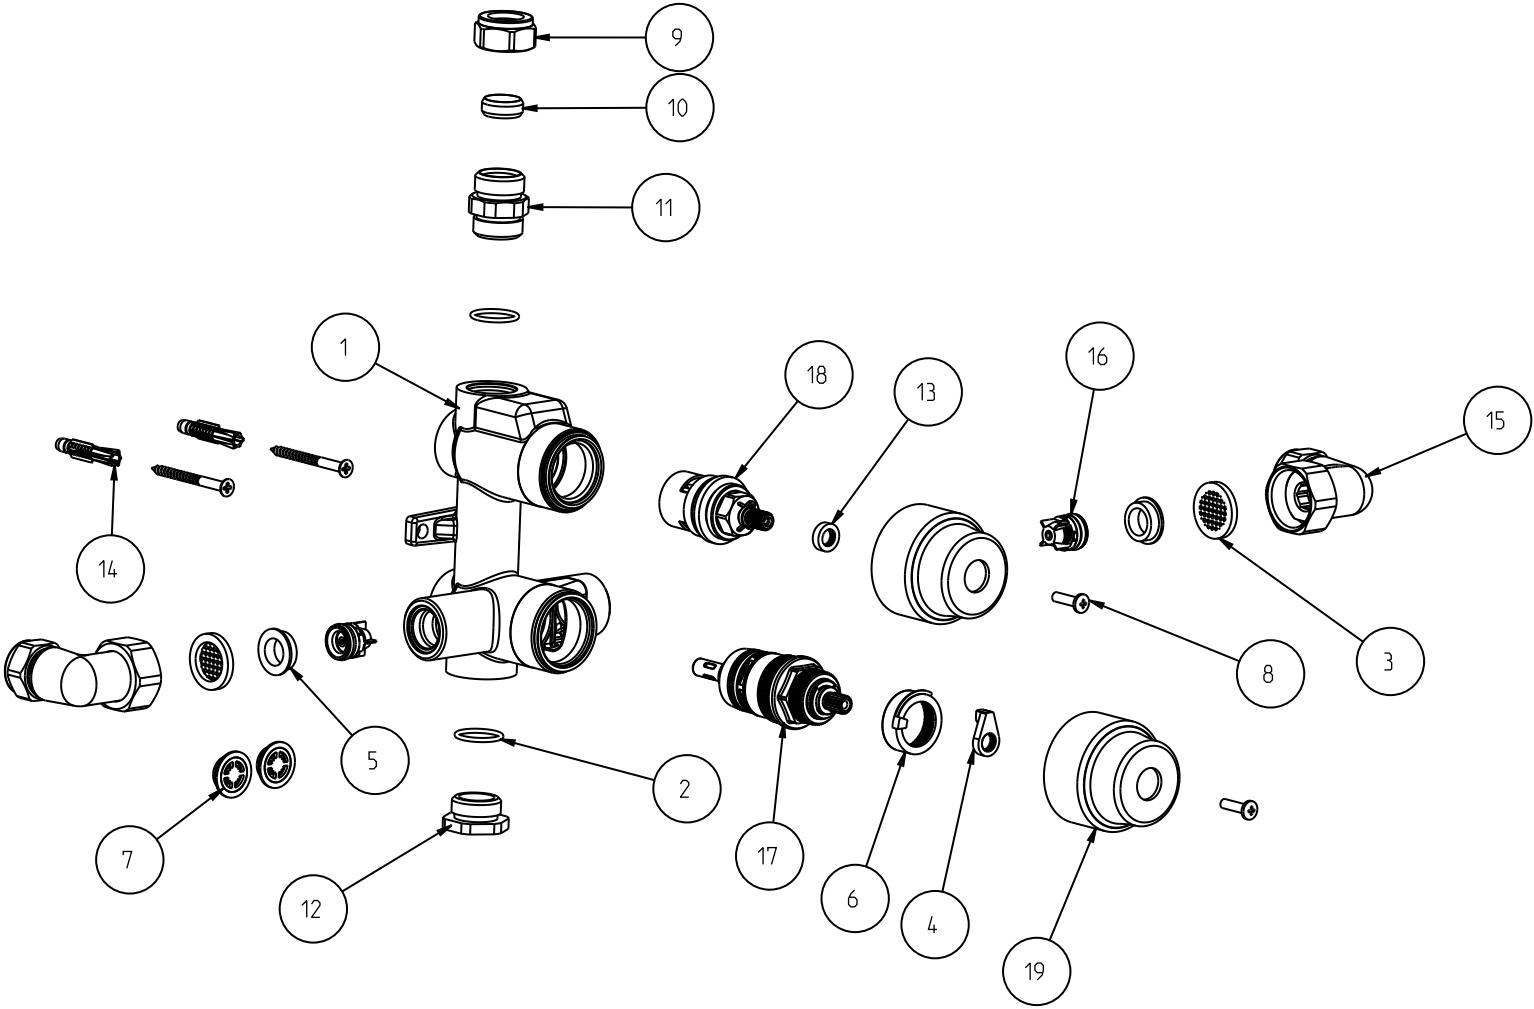

Shower Collection

Shower Valves

Concealed Dual Control Shower Valve Assembly

We recommend that all products are purchased with the assistance of a specialist bathroom retailer and always installed by an experienced installer who is a member of a recognized association. All sizes quoted are nominal: items may vary by plus or minus 2% against the figures quoted. When planning installations where dimensions are critical, it is essential that the space allowed for individual items is physically checked. Imperial Bathrooms can not be held liable for any costs associated with items not fitting in any given area. The contents of this statement are based on information correct at the time of publication. We reserve the right to make alterations and changes in product characteristics, fixing, packaging, operation etc at any time without notice.

For further information on fitting guidelines, Terms and Conditions and Warrantee details, please refer to the back of the 2008 Design Guide or contact Imperial's Customer Service team on 0870 60 61 62 3 or sales@imperial-bathrooms.co.uk