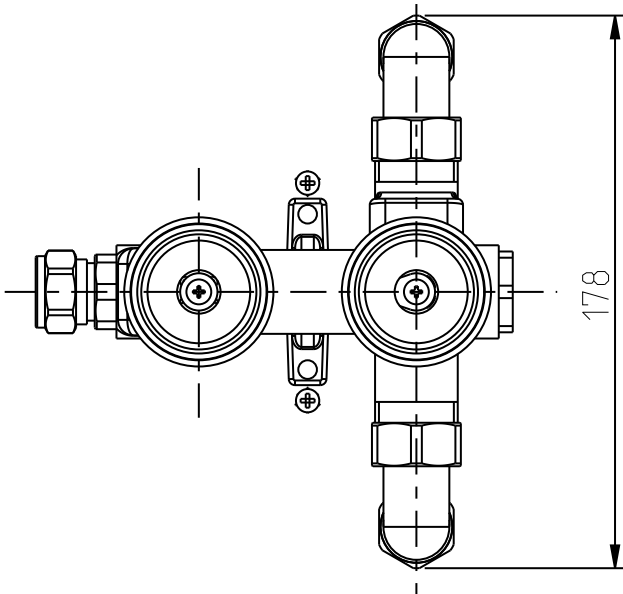

Shower Collection

Shower Valves	Concealed Dual Control Shower Valve

We recommend that all products are purchased with the assistance of a specialist bathroom retailer and always installed by an experienced installer who is a member of a recognized association. All sizes quoted are nominal: items may vary by plus or minus 2% against the figures quoted. When planning installations where dimensions are critical, it is essential that the space allowed for individual items is physically checked. Imperial Bathrooms can not be held liable for any costs associated with items not fitting in any given area. The contents of this statement are based on information correct at the time of publication. We reserve the right to make alterations and changes in product characteristics, fixing, packaging, operation etc at any time without notice.

For further information on fitting guidelines, Terms and Conditions and Warrantee details, please refer to the back of the 2008 Design Guide or contact Imperial's Customer Service team on 0870 60 61 62 3 or sales@imperial-bathrooms.co.uk