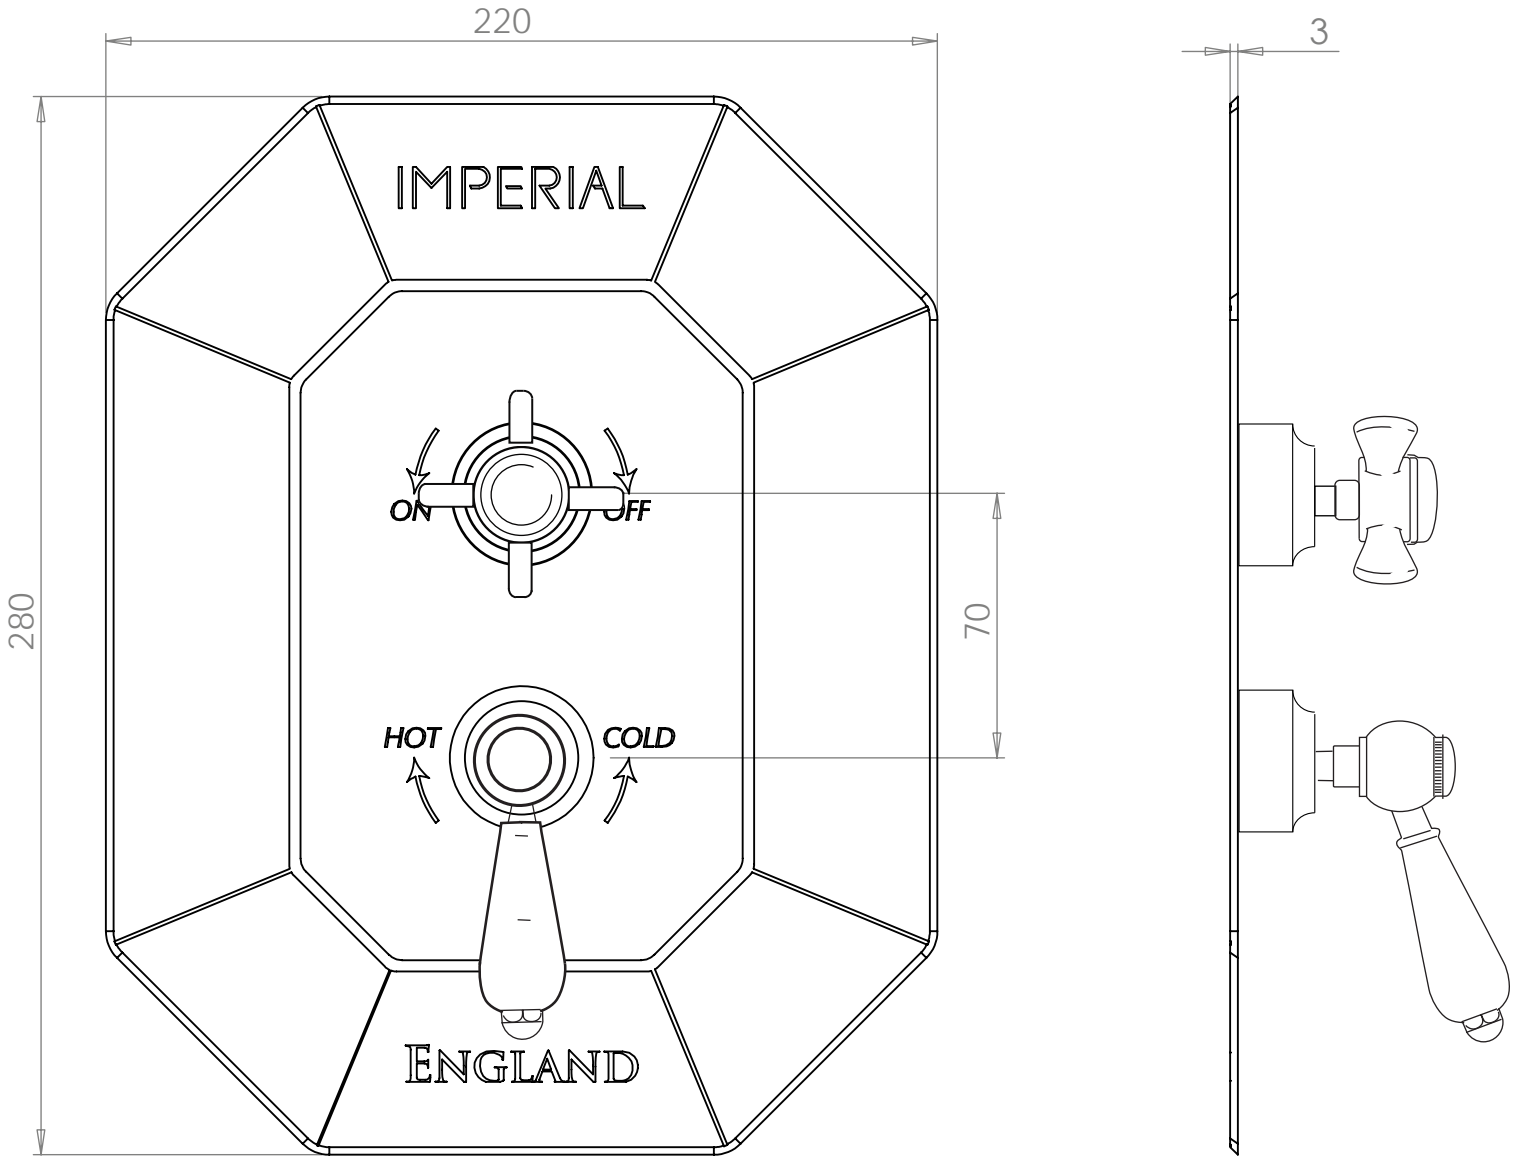

Shower Collection	
Shower Plates	Astoria Deco Plate

We recommend that all products are purchased with the assistance of a specialist bathroom retailer and always installed by an experienced installer who is a member of a recognized association. All sizes quoted are nominal: items may vary by plus or minus 2% against the figures quoted. When planning installations where dimensions are critical, it is essential that the space allowed for individual items is physically checked. Imperial Bathrooms can not be held liable for any costs associated with items not fitting in any given area. The contents of this statement are based on information correct at the time of publication. We reserve the right to make alterations and changes in product characteristics, fixing, packaging, operation etc at any time without notice.

Shower Collection

Shower Plates	Astoria Deco Plate_Edwardian Headwork
---------------	---------------------------------------

We recommend that all products are purchased with the assistance of a specialist bathroom retailer and always installed by an experienced installer who is a member of a recognized association. All sizes quoted are nominal: items may vary by plus or minus 2% against the figures quoted. When planning installations where dimensions are critical, it is essential that the space allowed for individual items is physically checked. Imperial Bathrooms can not be held liable for any costs associated with items not fitting in any given area. The contents of this statement are based on information correct at the time of publication. We reserve the right to make alterations and changes in product characteristics, fixing, packaging, operation etc at any time without notice.