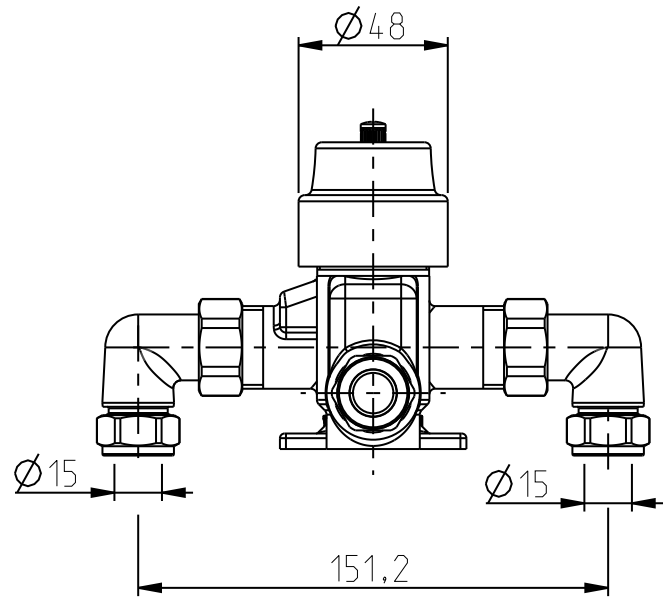

Shower Collection

Shower Valves	Concealed Dual Control Shower Valve

We recommend that all products are purchased with the assistance of a specialist bathroom retailer and always installed by an experienced installer who is a member of a recognized association. All sizes quoted are nominal: items may vary by plus or minus 2% against the figures quoted. When planning installations where dimensions are critical, it is essential that the space allowed for individual items is physically checked. Imperial Bathrooms can not be held liable for any costs associated with items not fitting in any given area. The contents of this statement are based on information correct at the time of publication. We reserve the right to make alterations and changes in product characteristics, fixing, packaging, operation etc at any time without notice.

For further information on fitting guidelines, Terms and Conditions and Warrantee details, please refer to the back of the 2008 Design Guide or contact Imperial's Customer Service team on 0870 60 61 62 3 or sales@imperial-bathrooms.co.uk