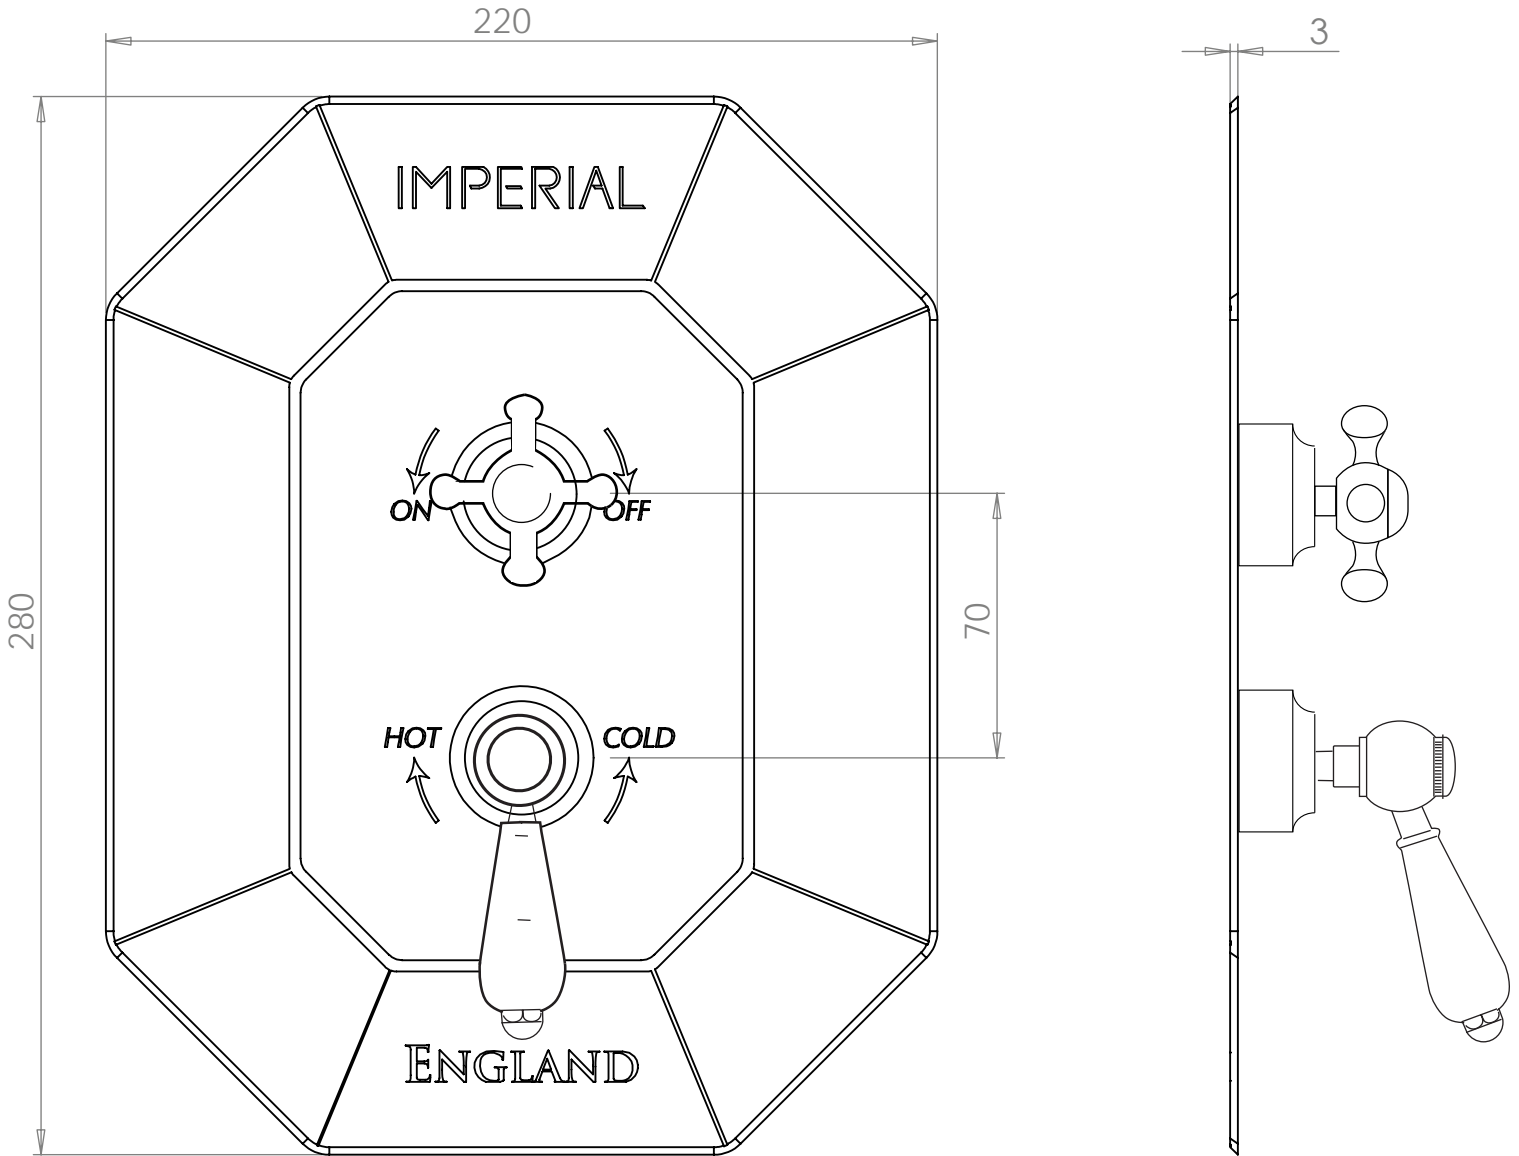

Shower Collection

Shower Plates	Astoria Deco Plate_Edwardian Headwork
---------------	---------------------------------------

We recommend that all products are purchased with the assistance of a specialist bathroom retailer and always installed by an experienced installer who is a member of a recognized association. All sizes quoted are nominal: items may vary by plus or minus 2% against the figures quoted. When planning installations where dimensions are critical, it is essential that the space allowed for individual items is physically checked. Imperial Bathrooms can not be held liable for any costs associated with items not fitting in any given area. The contents of this statement are based on information correct at the time of publication. We reserve the right to make alterations and changes in product characteristics, fixing, packaging, operation etc at any time without notice.

Shower Collection

Shower Plates	Astoria Deco Plate_Westminster Headwork
---------------	---

We recommend that all products are purchased with the assistance of a specialist bathroom retailer and always installed by an experienced installer who is a member of a recognized association. All sizes quoted are nominal: items may vary by plus or minus 2% against the figures quoted. When planning installations where dimensions are critical, it is essential that the space allowed for individual items is physically checked. Imperial Bathrooms can not be held liable for any costs associated with items not fitting in any given area. The contents of this statement are based on information correct at the time of publication. We reserve the right to make alterations and changes in product characteristics, fixing, packaging, operation etc at any time without notice.