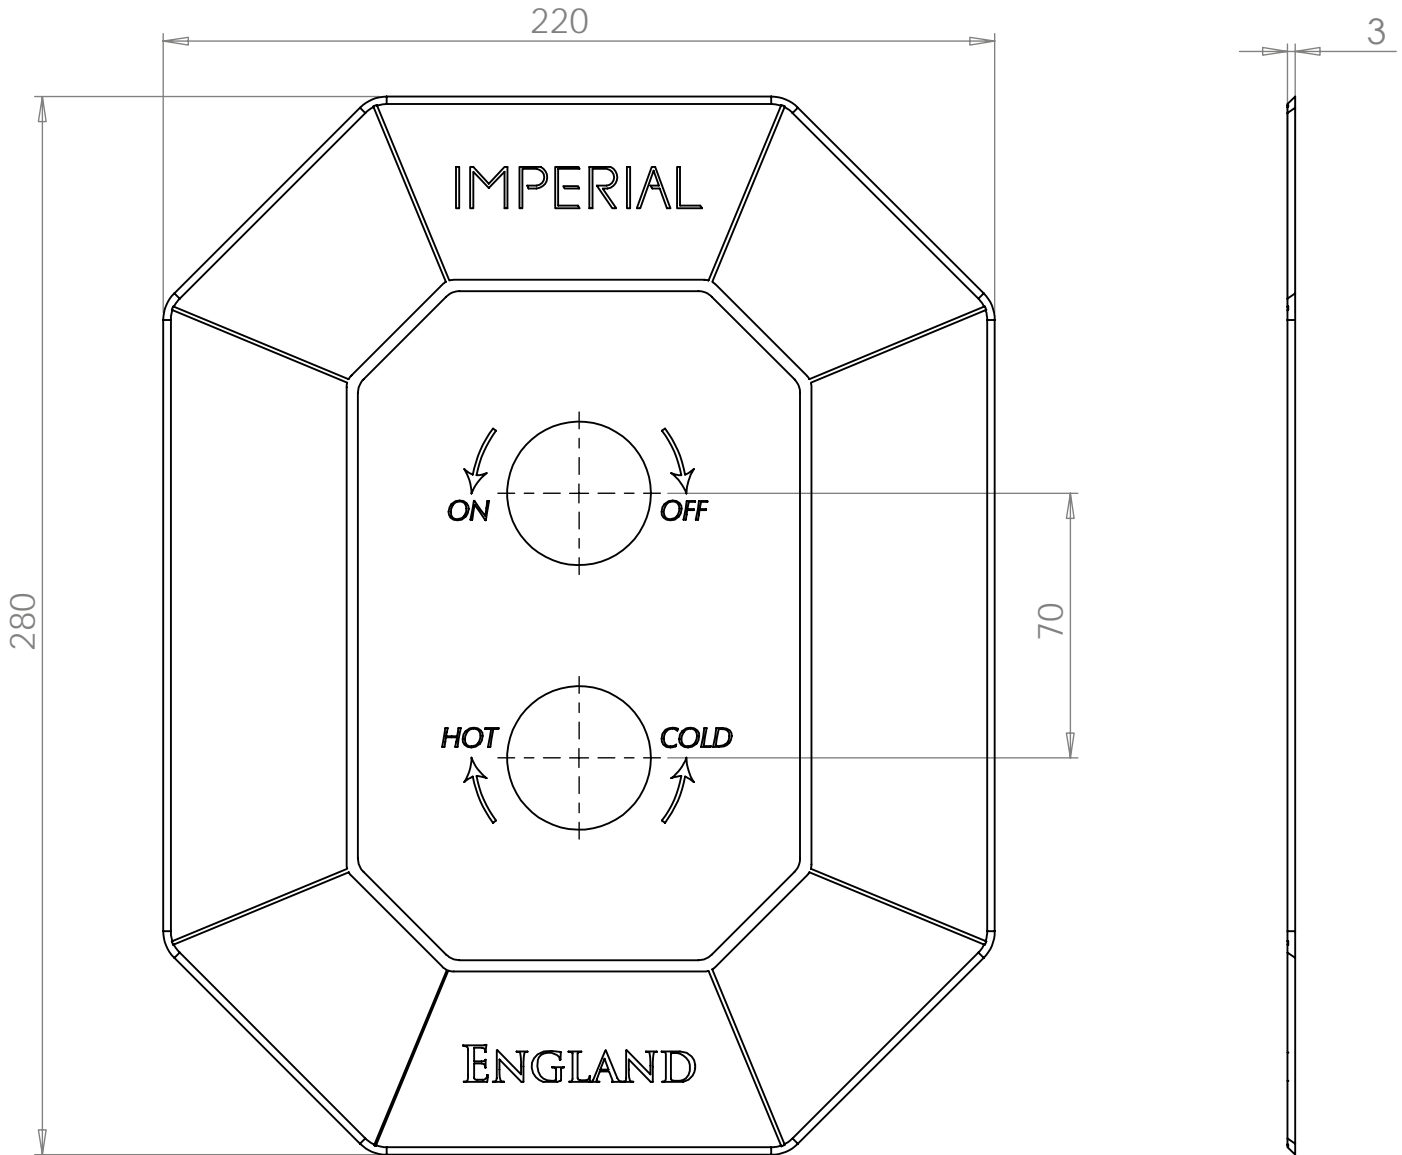

Shower Collection	
Shower Plates	Astoria Deco Plate

We recommend that all products are purchased with the assistance of a specialist bathroom retailer and always installed by an experienced installer who is a member of a recognized association. All sizes quoted are nominal: items may vary by plus or minus 2% against the figures quoted. When planning installations where dimensions are critical, it is essential that the space allowed for individual items is physically checked. Imperial Bathrooms can not be held liable for any costs associated with items not fitting in any given area. The contents of this statement are based on information correct at the time of publication. We reserve the right to make alterations and changes in product characteristics, fixing, packaging, operation etc at any time without notice.

Shower Collection

Shower Plates	Astoria Deco Plate_Edwardian Headwork
---------------	---------------------------------------

We recommend that all products are purchased with the assistance of a specialist bathroom retailer and always installed by an experienced installer who is a member of a recognized association. All sizes quoted are nominal: items may vary by plus or minus 2% against the figures quoted. When planning installations where dimensions are critical, it is essential that the space allowed for individual items is physically checked. Imperial Bathrooms can not be held liable for any costs associated with items not fitting in any given area. The contents of this statement are based on information correct at the time of publication. We reserve the right to make alterations and changes in product characteristics, fixing, packaging, operation etc at any time without notice.