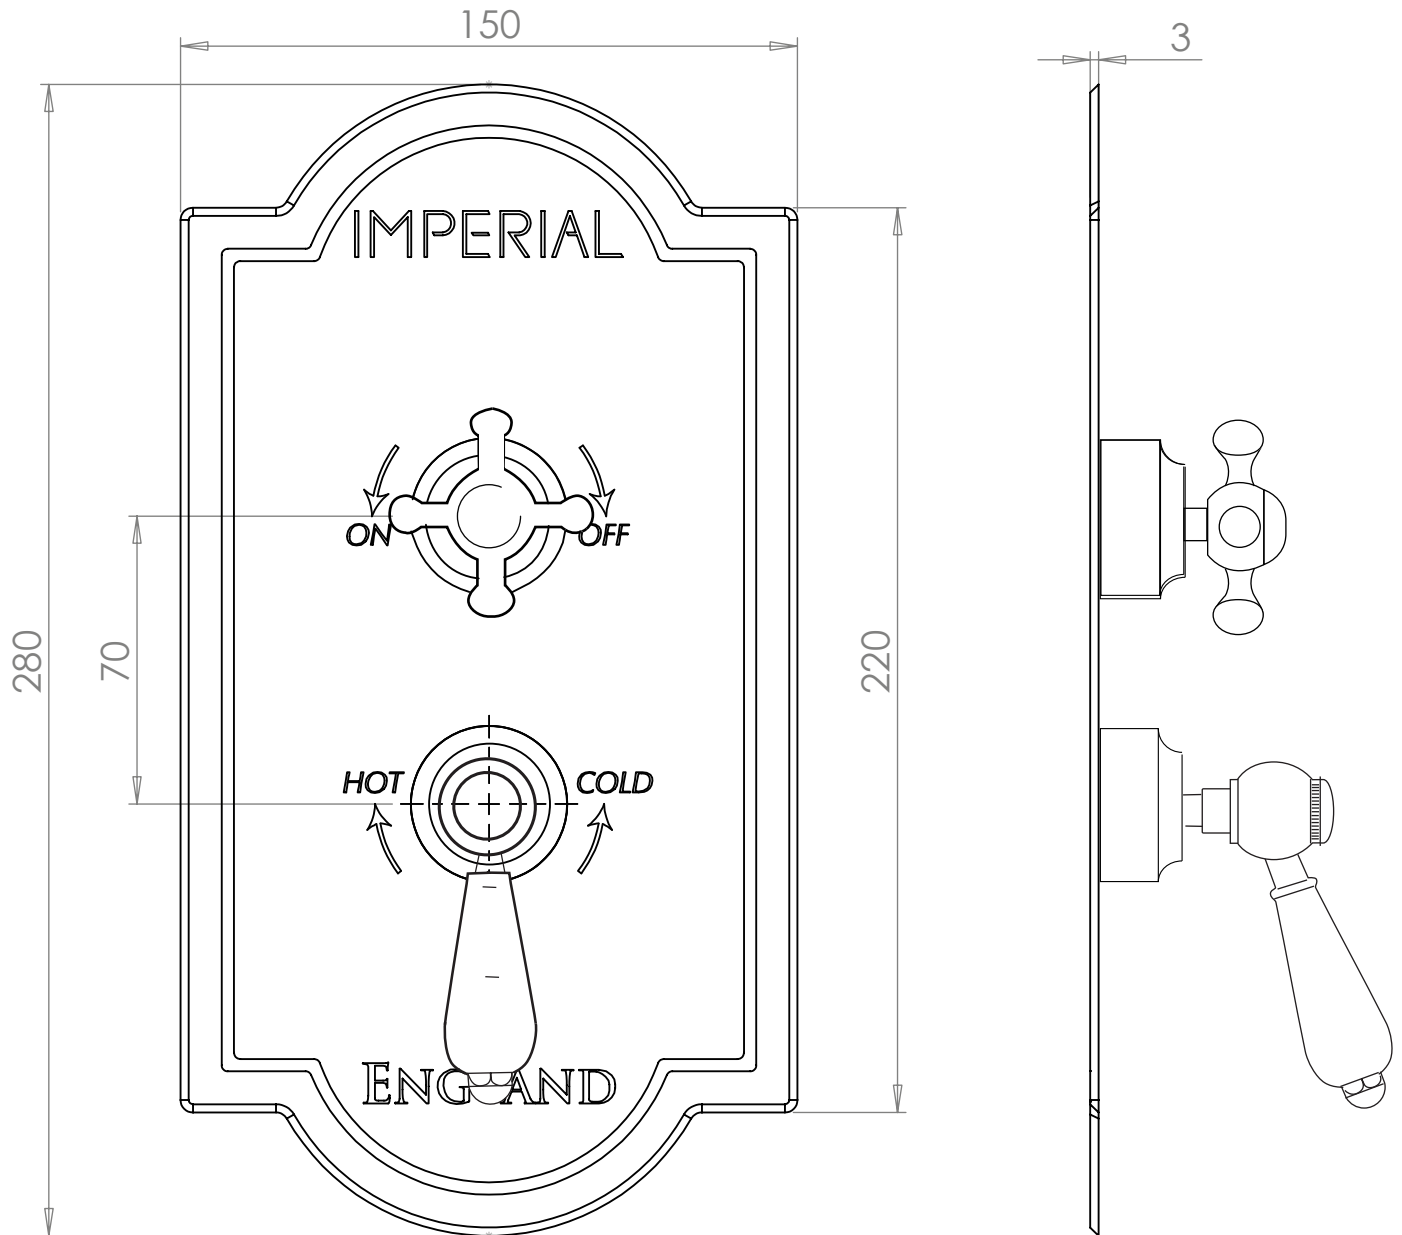

Shower Collection	
Shower Plates	Oxford Plate_Westminster Headwork

We recommend that all products are purchased with the assistance of a specialist bathroom retailer and always installed by an experienced installer who is a member of a recognized association. All sizes quoted are nominal: items may vary by plus or minus 2% against the figures quoted. When planning installations where dimensions are critical, it is essential that the space allowed for individual items is physically checked. Imperial Bathrooms can not be held liable for any costs associated with items not fitting in any given area. The contents of this statement are based on information correct at the time of publication. We reserve the right to make alterations and changes in product characteristics, fixing, packaging, operation etc at any time without notice.

For further information on fitting guidelines, Terms and Conditions and Warrantee details, please refer to the back of the 2008 Design Guide or contact Imperial's Customer Service team on 0870 60 61 62 3 or sales@imperial-bathrooms.co.uk