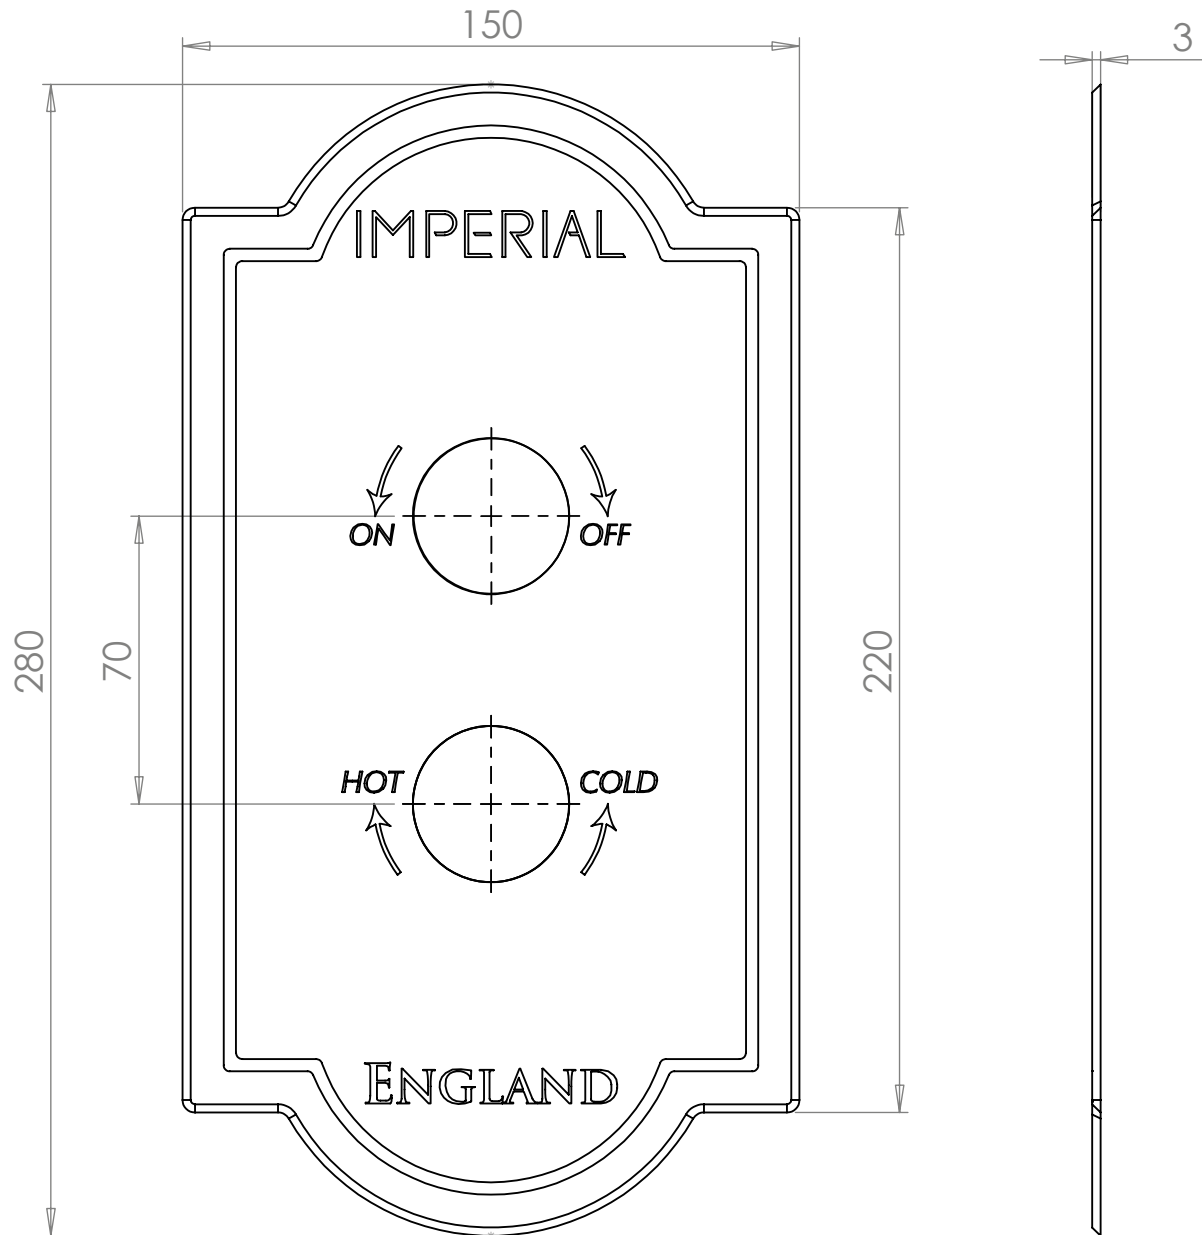

Shower Collection	
Shower Plates	Oxford Plate

We recommend that all products are purchased with the assistance of a specialist bathroom retailer and always installed by an experienced installer who is a member of a recognized association. All sizes quoted are nominal: items may vary by plus or minus 2% against the figures quoted. When planning installations where dimensions are critical, it is essential that the space allowed for individual items is physically checked. Imperial Bathrooms can not be held liable for any costs associated with items not fitting in any given area. The contents of this statement are based on information correct at the time of publication. We reserve the right to make alterations and changes in product characteristics, fixing, packaging, operation etc at any time without notice.

Shower Collection	
Shower Plates	Oxford Plate_Edwardian Headwork

We recommend that all products are purchased with the assistance of a specialist bathroom retailer and always installed by an experienced installer who is a member of a recognized association. All sizes quoted are nominal: items may vary by plus or minus 2% against the figures quoted. When planning installations where dimensions are critical, it is essential that the space allowed for individual items is physically checked. Imperial Bathrooms can not be held liable for any costs associated with items not fitting in any given area. The contents of this statement are based on information correct at the time of publication. We reserve the right to make alterations and changes in product characteristics, fixing, packaging, operation etc at any time without notice.