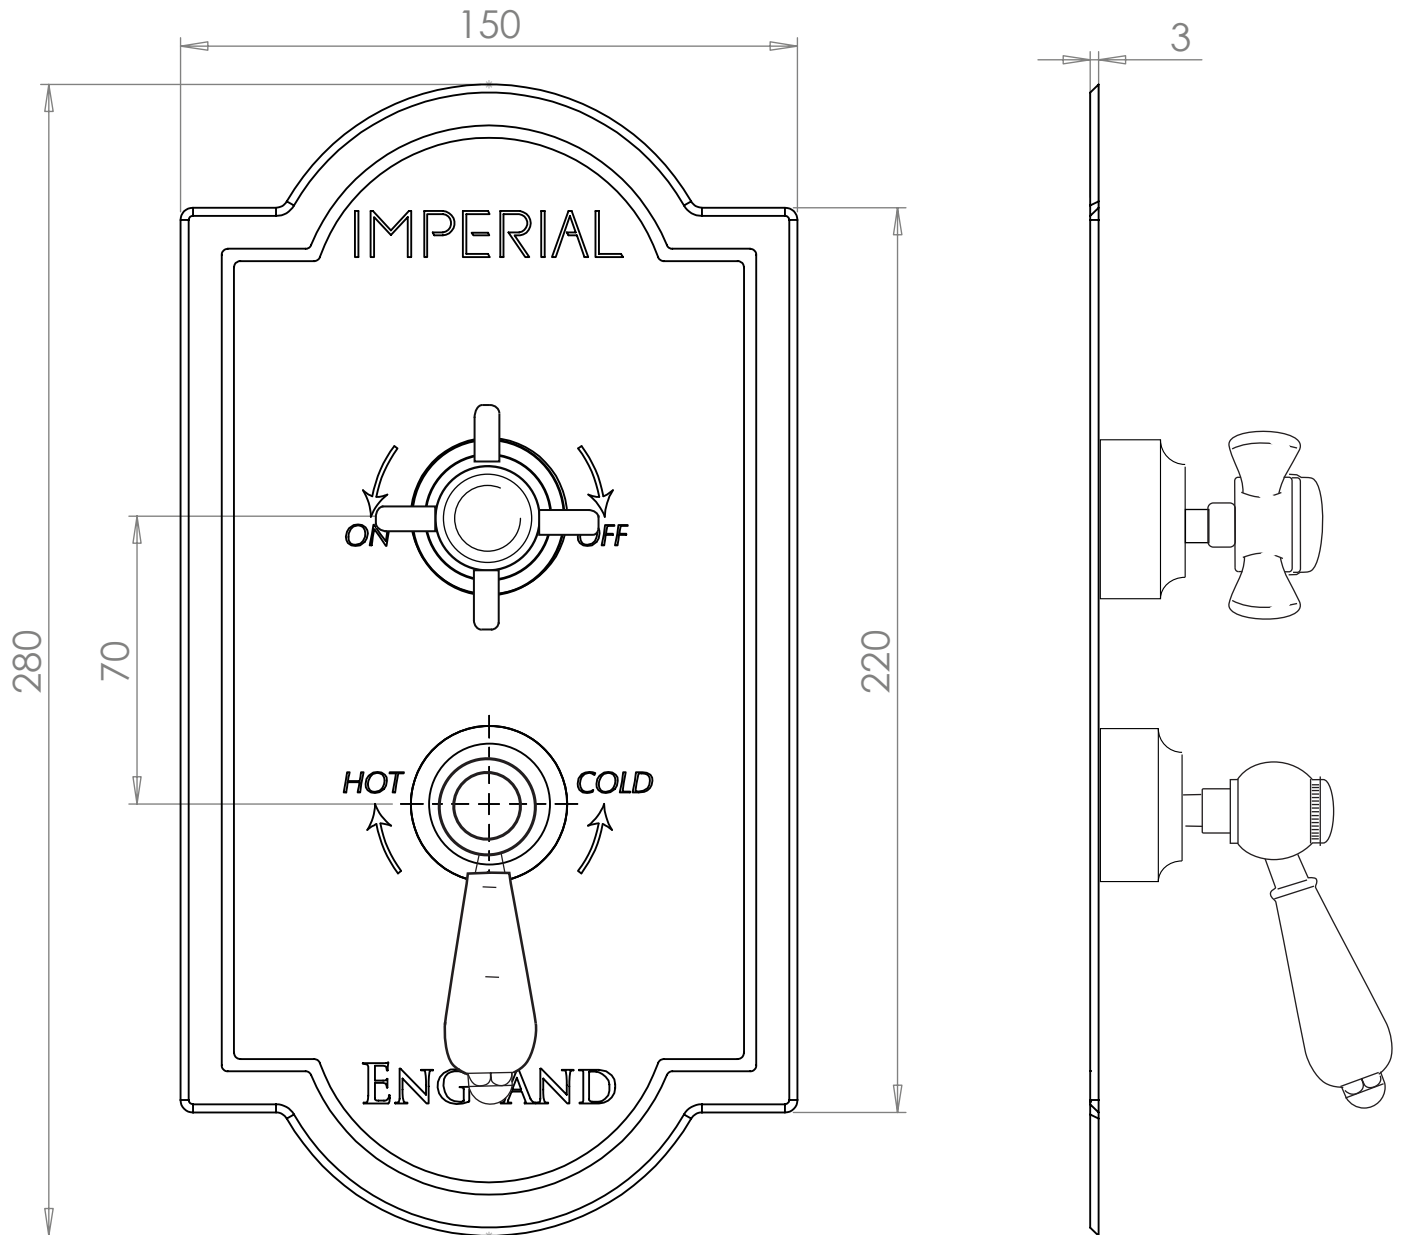

Shower Collection	
Shower Plates	Oxford Plate

We recommend that all products are purchased with the assistance of a specialist bathroom retailer and always installed by an experienced installer who is a member of a recognized association. All sizes quoted are nominal: items may vary by plus or minus 2% against the figures quoted. When planning installations where dimensions are critical, it is essential that the space allowed for individual items is physically checked. Imperial Bathrooms can not be held liable for any costs associated with items not fitting in any given area. The contents of this statement are based on information correct at the time of publication. We reserve the right to make alterations and changes in product characteristics, fixing, packaging, operation etc at any time without notice.

Shower Collection	
Shower Plates	Oxford Plate_Edwardian Headwork

We recommend that all products are purchased with the assistance of a specialist bathroom retailer and always installed by an experienced installer who is a member of a recognized association. All sizes quoted are nominal: items may vary by plus or minus 2% against the figures quoted. When planning installations where dimensions are critical, it is essential that the space allowed for individual items is physically checked. Imperial Bathrooms can not be held liable for any costs associated with items not fitting in any given area. The contents of this statement are based on information correct at the time of publication. We reserve the right to make alterations and changes in product characteristics, fixing, packaging, operation etc at any time without notice.