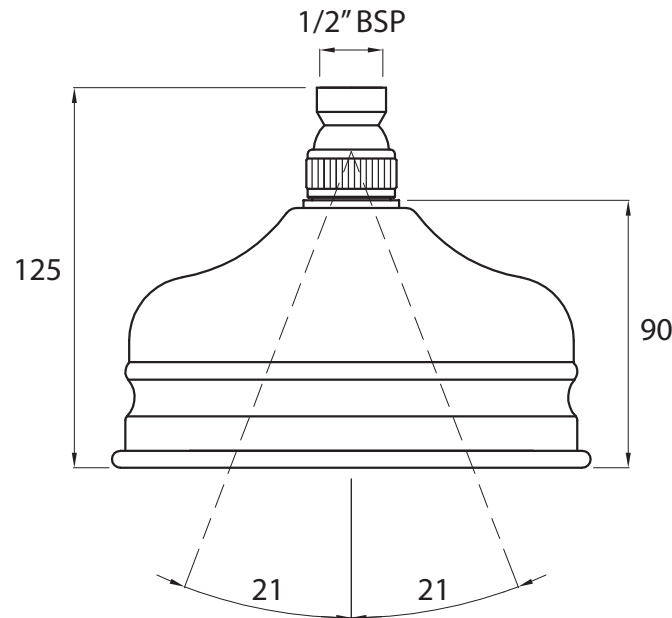

We recommend that all products are purchased with the assistance of a specialist bathroom retailer and always installed by an experienced installer who is a member of a recognized association. All sizes quoted are nominal: items may vary by plus or minus 2% against the figures quoted. When planning installations where dimensions are critical, it is essential that the space allowed for individual items is physically checked. Imperial Bathrooms can not be held liable for any costs associated with items not fitting in any given area. The contents of this statement are based on information correct at the time of publication. We reserve the right to make alterations and changes in product characteristics, fixing, packaging, operation etc at any time without notice.

For further information on fitting guidelines, Terms and Conditions and Warrantee details, please refer to the back of the 2016 Design Guide or contact Imperial's Customer Service team on 0870 60 61 62 3 or sales@imperial-bathrooms.co.uk