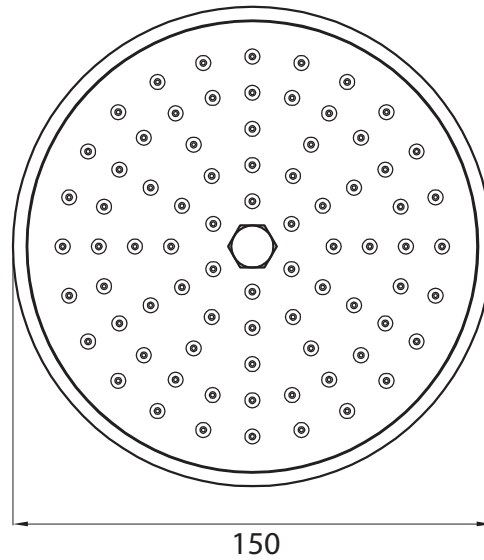

We recommend that all products are purchased with the assistance of a specialist bathroom retailer and always installed by an experienced installer who is a member of a recognized association. All sizes quoted are nominal: items may vary by plus or minus 2% against the figures quoted. When planning installations where dimensions are critical, it is essential that the space allowed for individual items is physically checked. Imperial Bathrooms can not be held liable for any costs associated with items not fitting in any given area. The contents of this statement are based on information correct at the time of publication. We reserve the right to make alterations and changes in product characteristics, fixing, packaging, operation etc at any time without notice.

For further information on fitting guidelines, Terms and Conditions and Warrantee details, please refer to the back of the 2016 Design Guide or contact Imperial's Customer Service team on 0870 60 61 62 3 or sales@imperial-bathrooms.co.uk