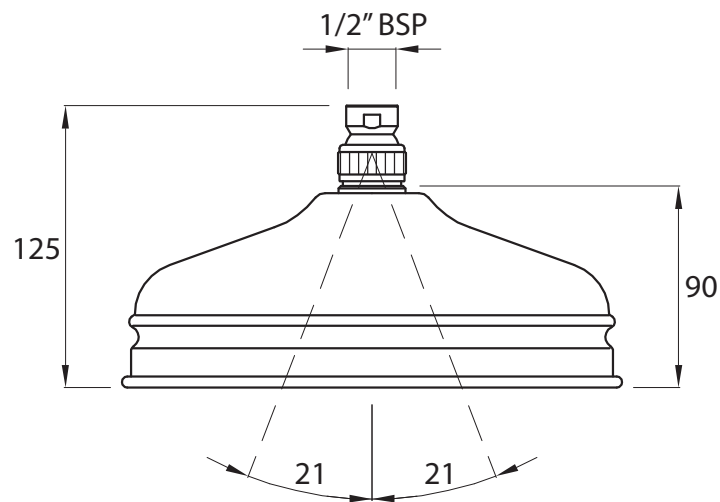

Bath Collection	
Showering	Traditional Rose Head WITH Rubber Nozzle (220mm)

We recommend that all products are purchased with the assistance of a specialist bathroom retailer and always installed by an experienced installer who is a member of a recognized association. All sizes quoted are nominal: items may vary by plus or minus 2% against the figures quoted. When planning installations where dimensions are critical, it is essential that the space allowed for individual items is physically checked. Imperial Bathrooms can not be held liable for any costs associated with items not fitting in any given area. The contents of this statement are based on information correct at the time of publication. We reserve the right to make alterations and changes in product characteristics, fixing, packaging, operation etc at any time without notice.