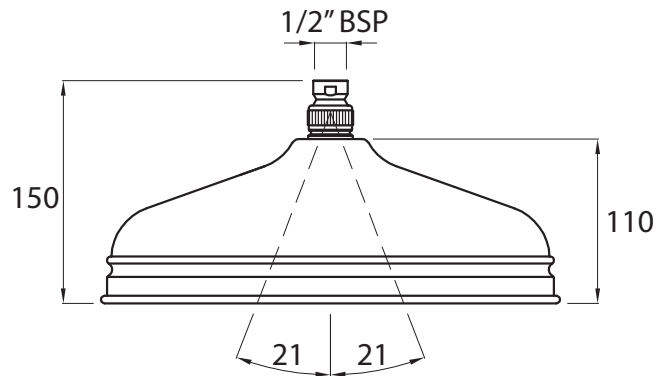

Bath Collection	
Showering	Traditional Rose Head WITH Rubber Nozzle (300mm)

We recommend that all products are purchased with the assistance of a specialist bathroom retailer and always installed by an experienced installer who is a member of a recognized association. All sizes quoted are nominal: items may vary by plus or minus 2% against the figures quoted. When planning installations where dimensions are critical, it is essential that the space allowed for individual items is physically checked. Imperial Bathrooms can not be held liable for any costs associated with items not fitting in any given area. The contents of this statement are based on information correct at the time of publication. We reserve the right to make alterations and changes in product characteristics, fixing, packaging, operation etc at any time without notice.