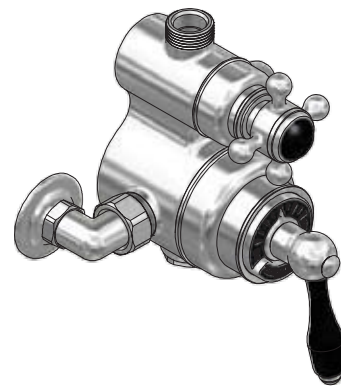

## Shower Collection

Thermostatic Shower Valves	Exposed Radcliffe Thermostatic Dual Control Valve
----------------------------	---

Supply connections are 15mm compression, and can be swivelled for top, bottom or through wall feed. Hot is on left, cold is on the right (viewed from front).

For through wall supplies 17mm lengths of 15mm copper protruding from finished wall face are required.

We recommend that all products are purchased with the assistance of a specialist bathroom retailer and always installed by an experienced installer who is a member of a recognized association. All sizes quoted are nominal: items may vary by plus or minus 2% against the figures quoted. When planning installations where dimensions are critical, it is essential that the space allowed for individual items is physically checked. Imperial Bathrooms can not be held liable for any costs associated with items not fitting in any given area. The contents of this statement are based on information correct at the time of publication. We reserve the right to make alterations and changes in product characteristics, fixing, packaging, operation etc at any time without notice.