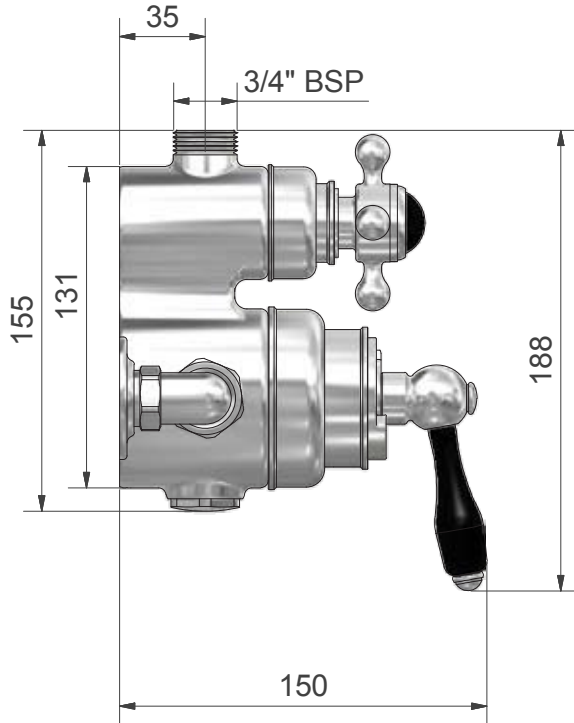

## Shower Collection

Thermostatic Shower Valves	Exposed Radcliffe Thermostatic Dual Control Valve
----------------------------	---

Supply connections are 15mm compression, and can be swivelled for top, bottom or through wall feed. Hot is on left, cold is on the right (viewed from front).

For through wall supplies 17mm lengths of 15mm copper protruding from finished wall face are required.

We recommend that all products are purchased with the assistance of a specialist bathroom retailer and always installed by an experienced installer who is a member of a recognized association. All sizes quoted are nominal: items may vary by plus or minus 2% against the figures quoted. When planning installations where dimensions are critical, it is essential that the space allowed for individual items is physically checked. Imperial Bathrooms can not be held liable for any costs associated with items not fitting in any given area. The contents of this statement are based on information correct at the time of publication. We reserve the right to make alterations and changes in product characteristics, fixing, packaging, operation etc at any time without notice.