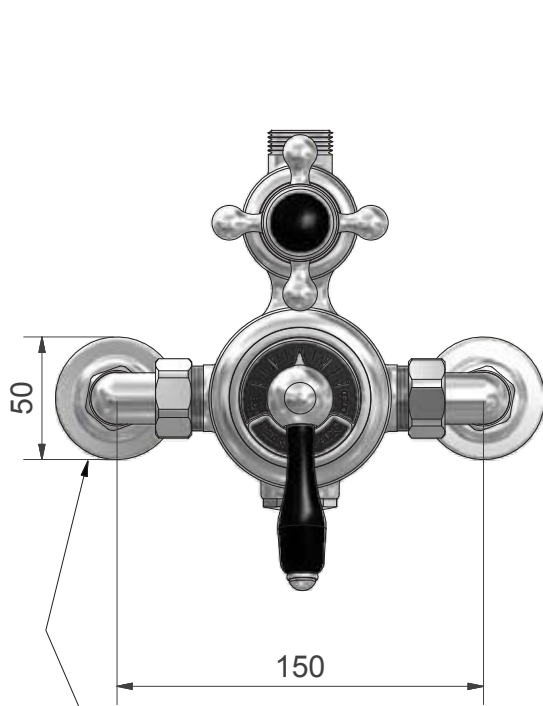

## Shower Collection

Thermostatic Shower Valves	Exposed Radcliffe Thermostatic Dual Control Valve
----------------------------	---

Supply connections are 15mm compression, and can be swivelled for top, bottom or through wall feed. Hot is on left, cold is on the right (viewed from front).

For through wall supplies 17mm lengths of 15mm copper protruding from finished wall face are required.

We recommend that all products are purchased with the assistance of a specialist bathroom retailer and always installed by an experienced installer who is a member of a recognized association. All sizes quoted are nominal: items may vary by plus or minus 2% against the figures quoted. When planning installations where dimensions are critical, it is essential that the space allowed for individual items is physically checked. Imperial Bathrooms can not be held liable for any costs associated with items not fitting in any given area. The contents of this statement are based on information correct at the time of publication. We reserve the right to make alterations and changes in product characteristics, fixing, packaging, operation etc at any time without notice.