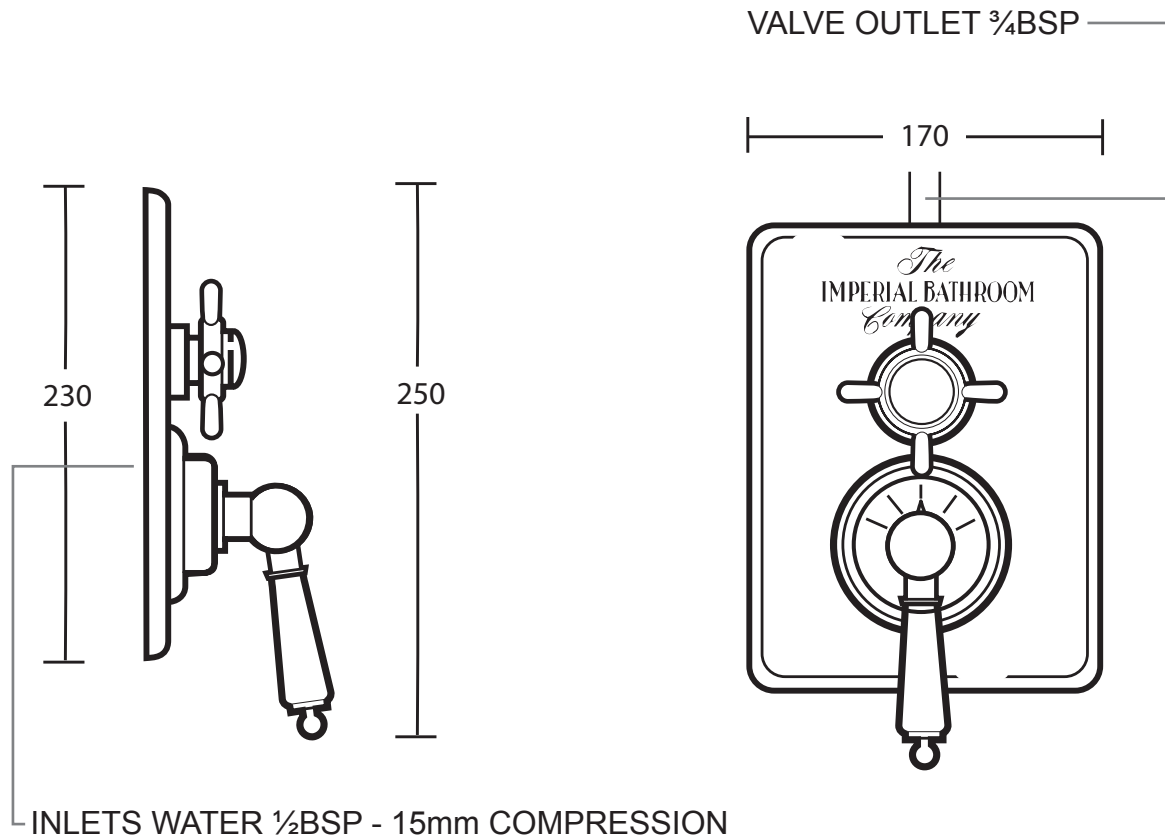

Shower Collection	
Thermostatic Shower Valves	Concealed Victorian thermostatic dual control valve

We recommend that all products are purchased with the assistance of a specialist bathroom retailer and always installed by an experienced installer who is a member of a recognized association. All sizes quoted are nominal: items may vary by plus or minus 2% against the figures quoted. When planning installations where dimensions are critical, it is essential that the space allowed for individual items is physically checked. Imperial Bathrooms can not be held liable for any costs associated with items not fitting in any given area. The contents of this statement are based on information correct at the time of publication. We reserve the right to make alterations and changes in product characteristics, fixing, packaging, operation etc at any time without notice.