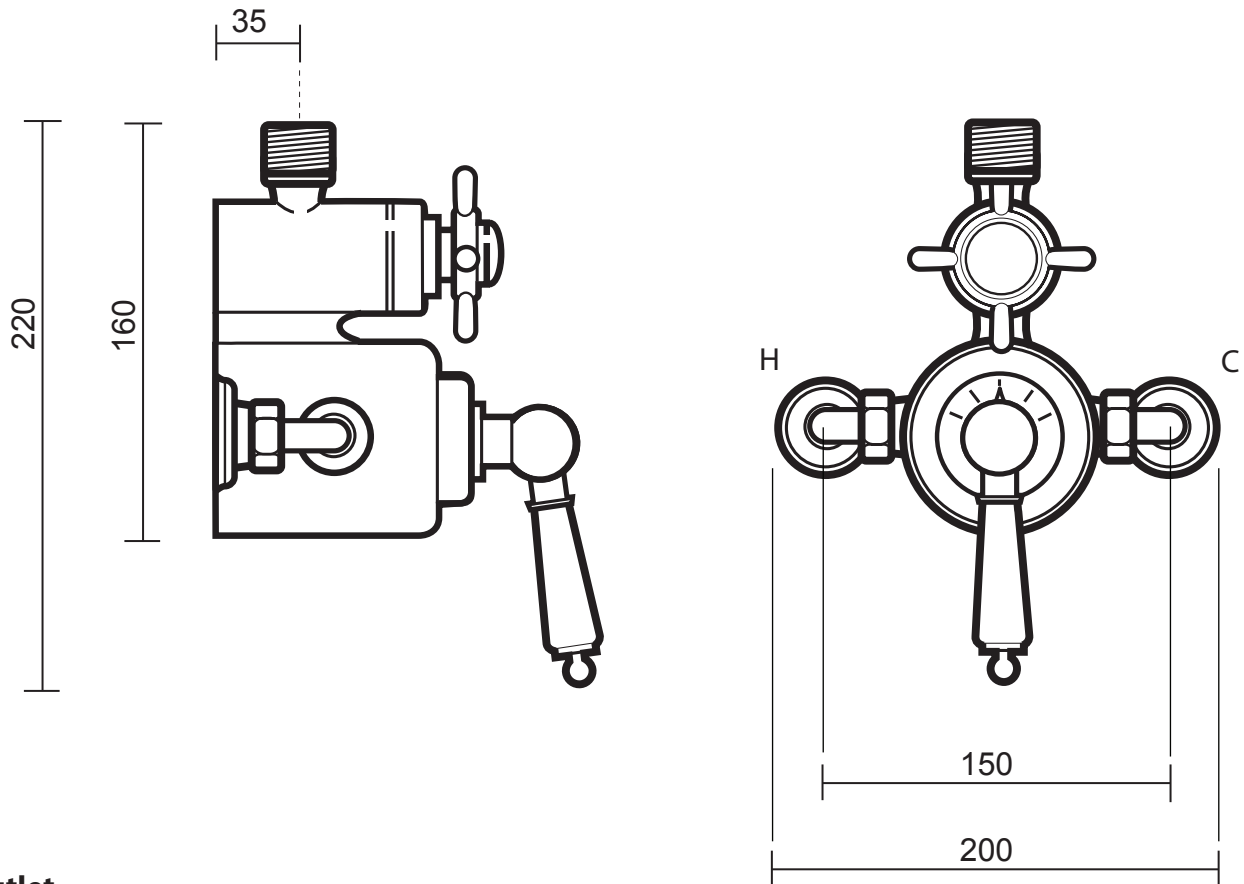

Shower Collection	
Thermostatic Shower Valves	Exposed Victorian thermostatic dual control valve

**Outlet**

3/4BSP MALE (not supplied)

**Inlet**

15mm

**Minimum pressure**

0.2 Bar

We recommend that all products are purchased with the assistance of a specialist bathroom retailer and always installed by an experienced installer who is a member of a recognized association. All sizes quoted are nominal: items may vary by plus or minus 2% against the figures quoted. When planning installations where dimensions are critical, it is essential that the space allowed for individual items is physically checked. Imperial Bathrooms can not be held liable for any costs associated with items not fitting in any given area. The contents of this statement are based on information correct at the time of publication. We reserve the right to make alterations and changes in product characteristics, fixing, packaging, operation etc at any time without notice.