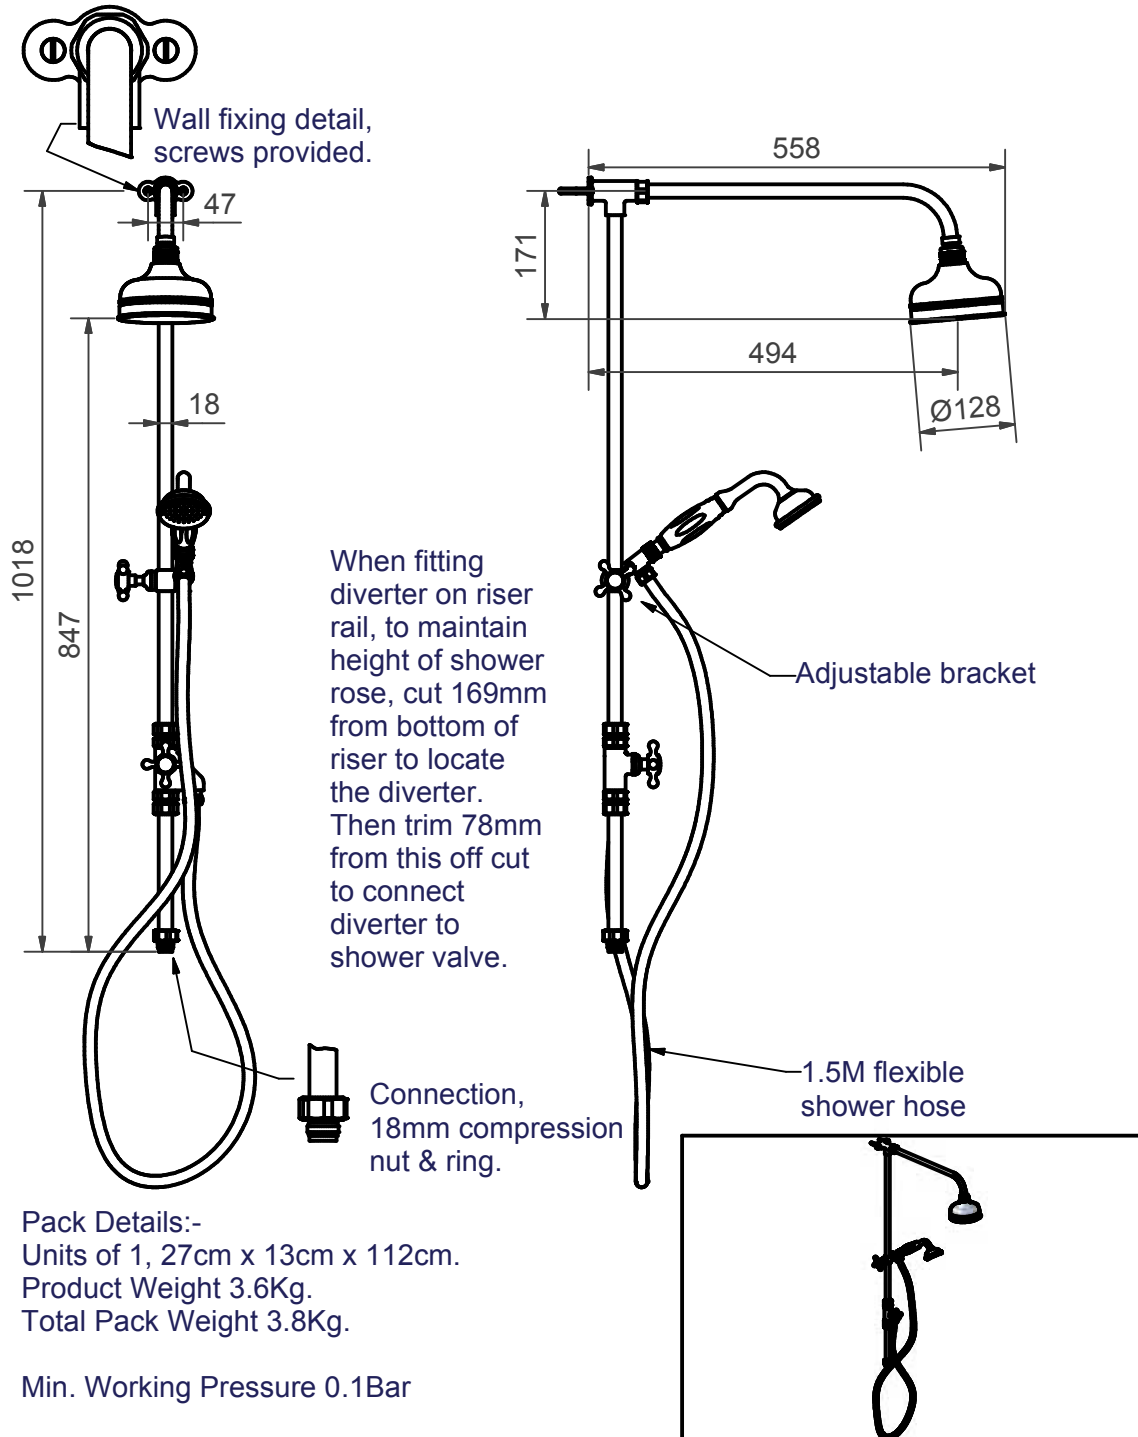

Shower Collection

Showering

Victorian exposed shower valve with 5" Flowmaster shower head, rigid riser

We recommend that all products are purchased with the assistance of a specialist bathroom retailer and always installed by an experienced installer who is a member of a recognized association. All sizes quoted are nominal: items may vary by plus minus 2% against the figures quoted. When planning installations where dimensions are critical, it is essential that the space allowed for individual items is physically checked. Imperial Bathrooms cannot be held liable for any costs associated with item not fitting in any given area. The contents of this statement are based on information correct at the time of publication. We reserve the right to make alterations and changes in product characteristics, fixing, packaging, operation etc. at any time without notice.