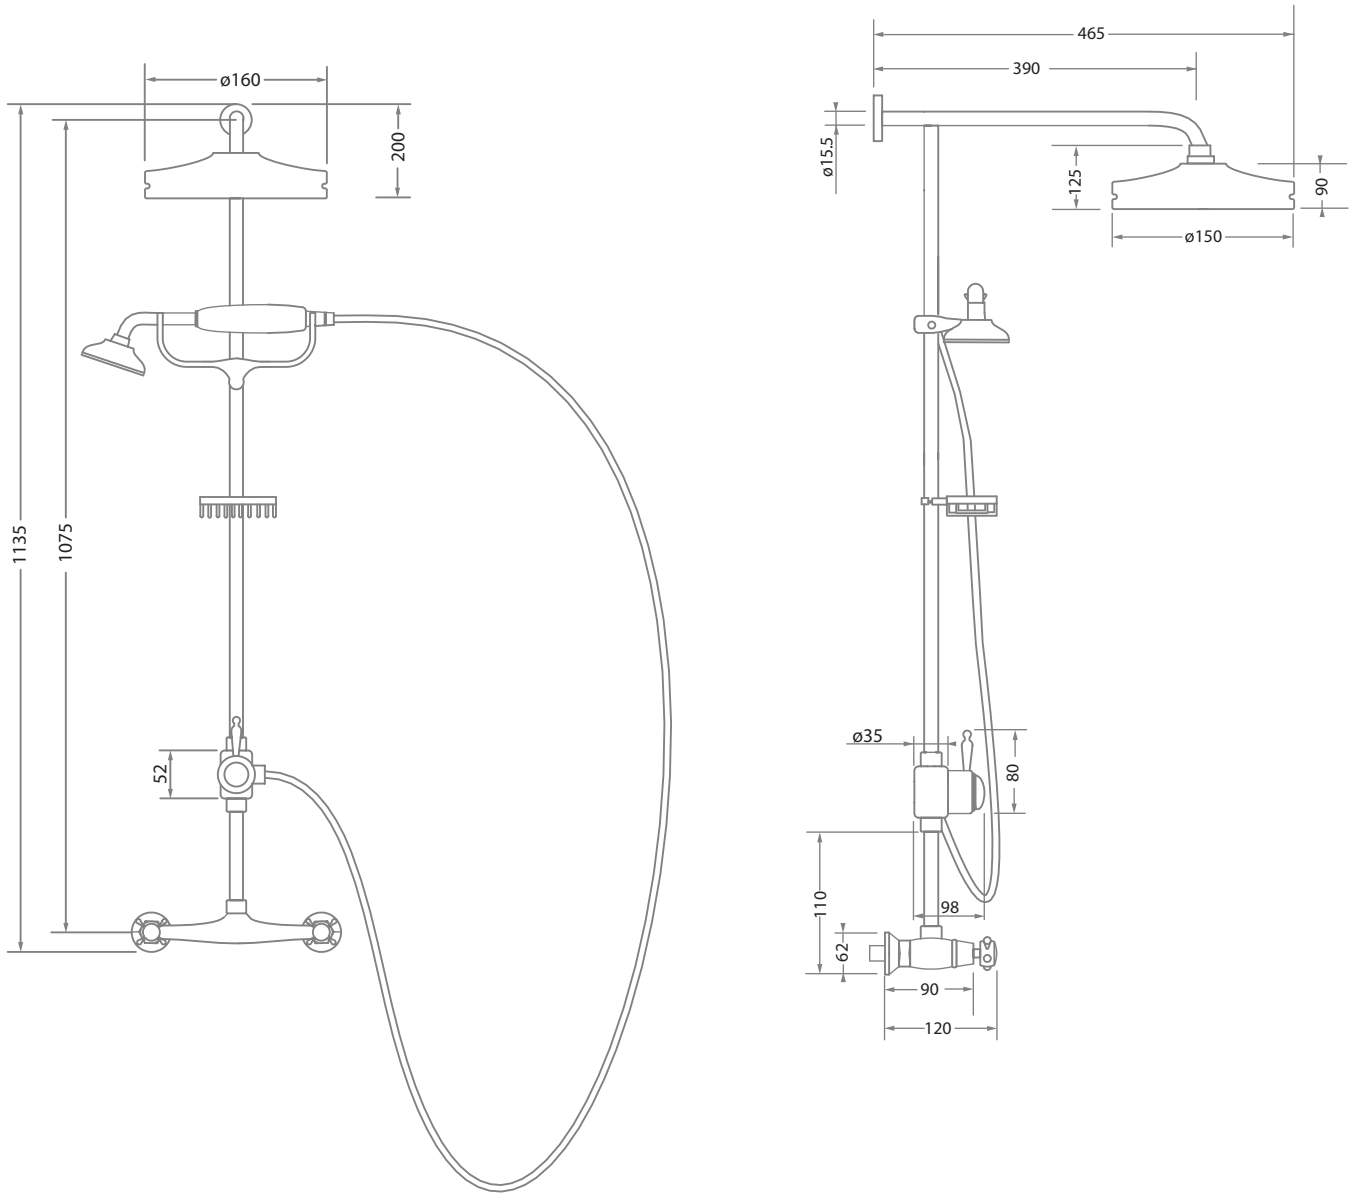

Shower Collection

Showering	Westminster Manual Shower Rigid Riser with Handset 2015
-----------	---

We recommend that all products are purchased with the assistance of a specialist bathroom retailer and always installed by an experienced installer who is a member of a recognized association. All sizes quoted are nominal: items may vary by plus or minus 2% against the figures quoted. When planning installations where dimensions are critical, it is essential that the space allowed for individual items is physically checked. Imperial Bathrooms can not be held liable for any costs associated with items not fitting in any given area. The contents of this statement are based on information correct at the time of publication. We reserve the right to make alterations and changes in product characteristics, fixing, packaging, operation etc at any time without notice.