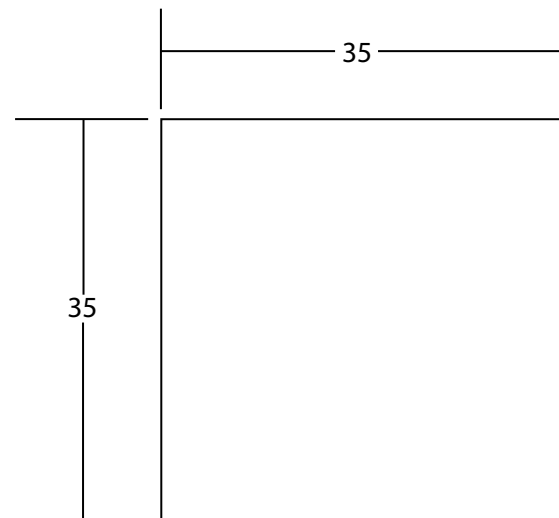

Georgian Wall Tile Collection	
	Mosaic

Sold Individually

Available in White, Midnight Black and Ruby Red.

We recommend that all products are purchased with the assistance of a specialist bathroom retailer and always installed by an experienced installer who is a member of a recognized association. All sizes quoted are nominal: items may vary by plus or minus 2% against the figures quoted. When planning installations where dimensions are critical, it is essential that the space allowed for individual items is physically checked. Imperial Bathrooms can not be held liable for any costs associated with items not fitting in any given area. The contents of this statement are based on information correct at the time of publication. We reserve the right to make alterations and changes in product characteristics, fixing, packaging, operation etc at any time without notice.