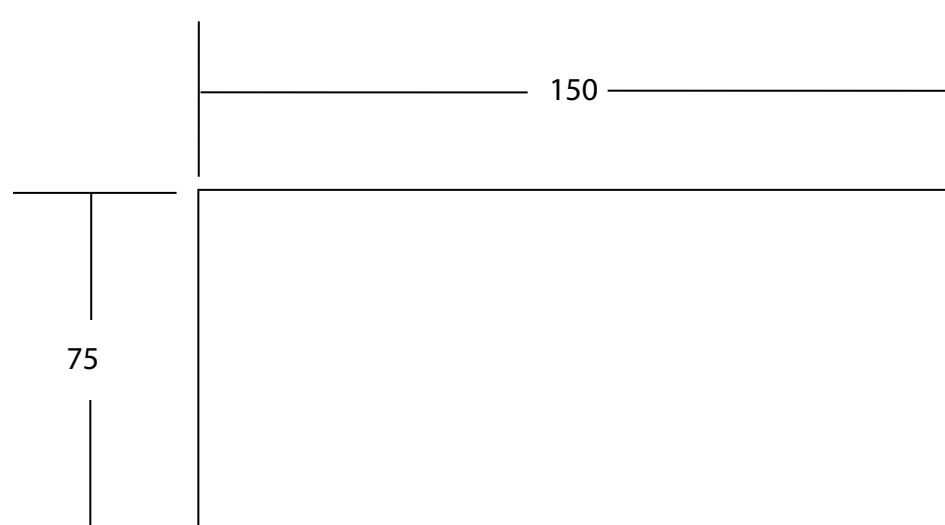

Plaza Wall Tile Collection

Wall Tile

44 tiles per box - 0.5m²

Available in White, Cream Haze, Grey Ecu and Midnight Black.

We recommend that all products are purchased with the assistance of a specialist bathroom retailer and always installed by an experienced installer who is a member of a recognized association. All sizes quoted are nominal: items may vary by plus or minus 2% against the figures quoted. When planning installations where dimensions are critical, it is essential that the space allowed for individual items is physically checked. Imperial Bathrooms can not be held liable for any costs associated with items not fitting in any given area. The contents of this statement are based on information correct at the time of publication. We reserve the right to make alterations and changes in product characteristics, fixing, packaging, operation etc at any time without notice.