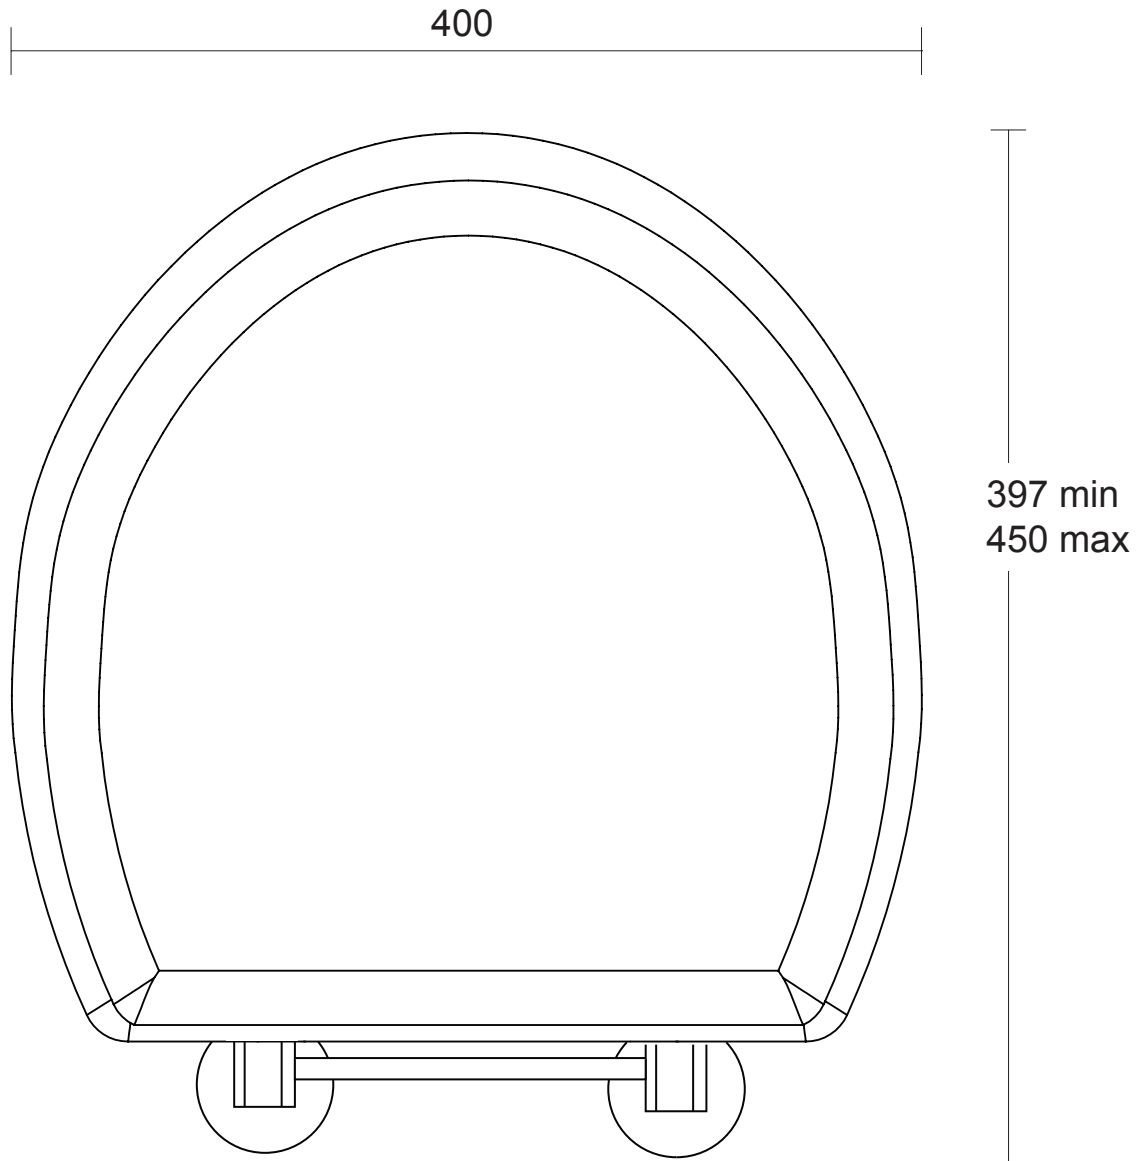

Toilet Seats	
Carlyon	Standard Hinge

We recommend that all products are purchased with the assistance of a specialist bathroom retailer and always installed by an experienced installer who is a member of a recognized association. All sizes quoted are nominal: items may vary by plus or minus 2% against the figures quoted. When planning installations where dimensions are critical, it is essential that the space allowed for individual items is physically checked. Imperial Bathrooms can not be held liable for any costs associated with items not fitting in any given area. The contents of this statement are based on information correct at the time of publication. We reserve the right to make alterations and changes in product characteristics, fixing, packaging, operation etc at any time without notice.