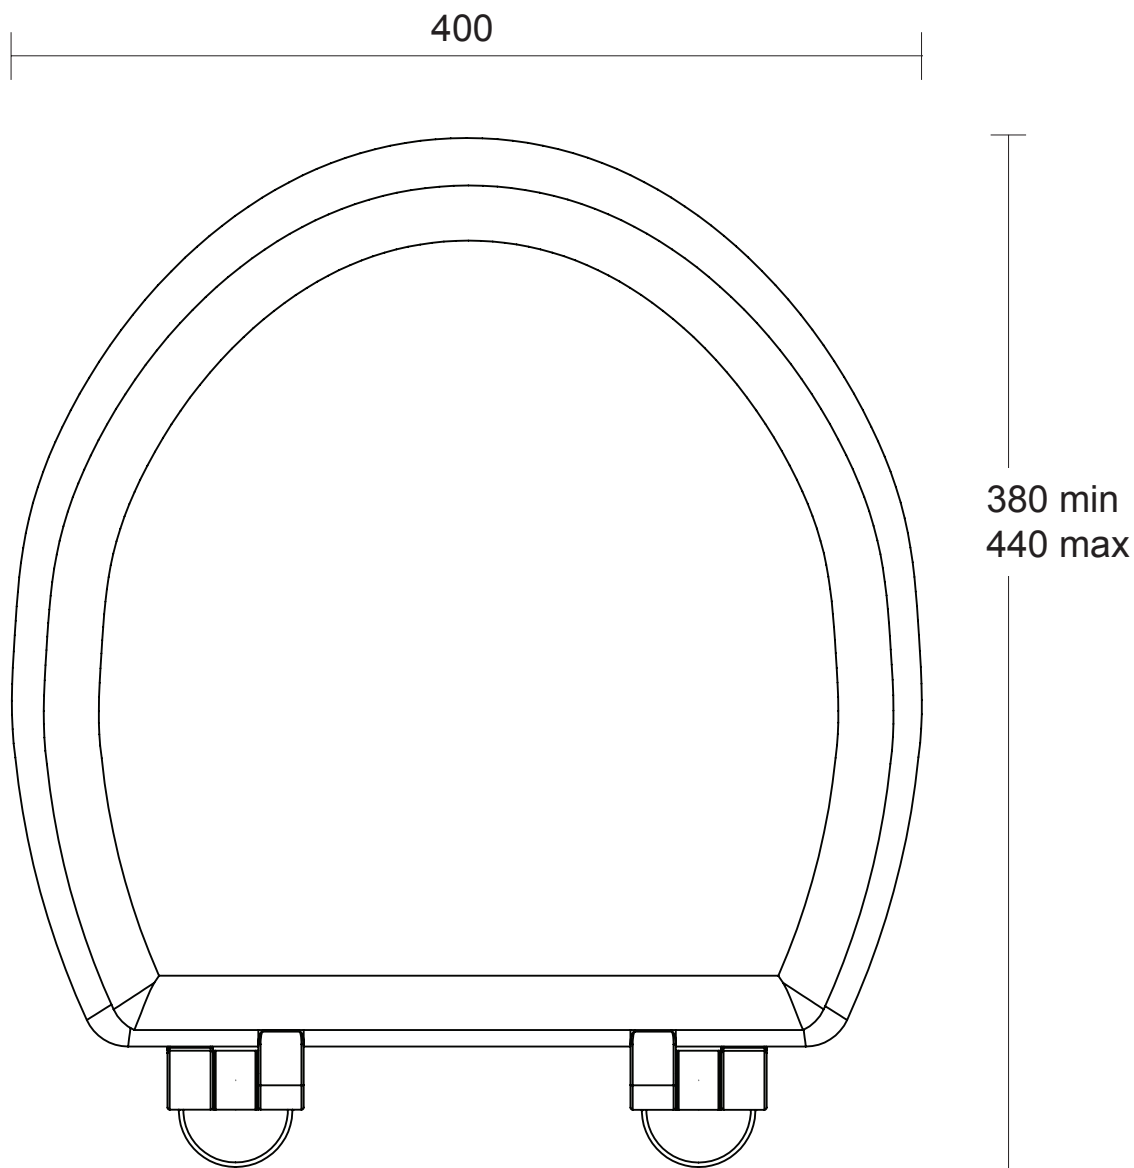

| Toilet Seats | |
|--------------|------------|
| Carlyon | Soft Close |

We recommend that all products are purchased with the assistance of a specialist bathroom retailer and always installed by an experienced installer who is a member of a recognized association. All sizes quoted are nominal: items may vary by plus or minus 2% against the figures quoted. When planning installations where dimensions are critical, it is essential that the space allowed for individual items is physically checked. Imperial Bathrooms can not be held liable for any costs associated with items not fitting in any given area. The contents of this statement are based on information correct at the time of publication. We reserve the right to make alterations and changes in product characteristics, fixing, packaging, operation etc at any time without notice.